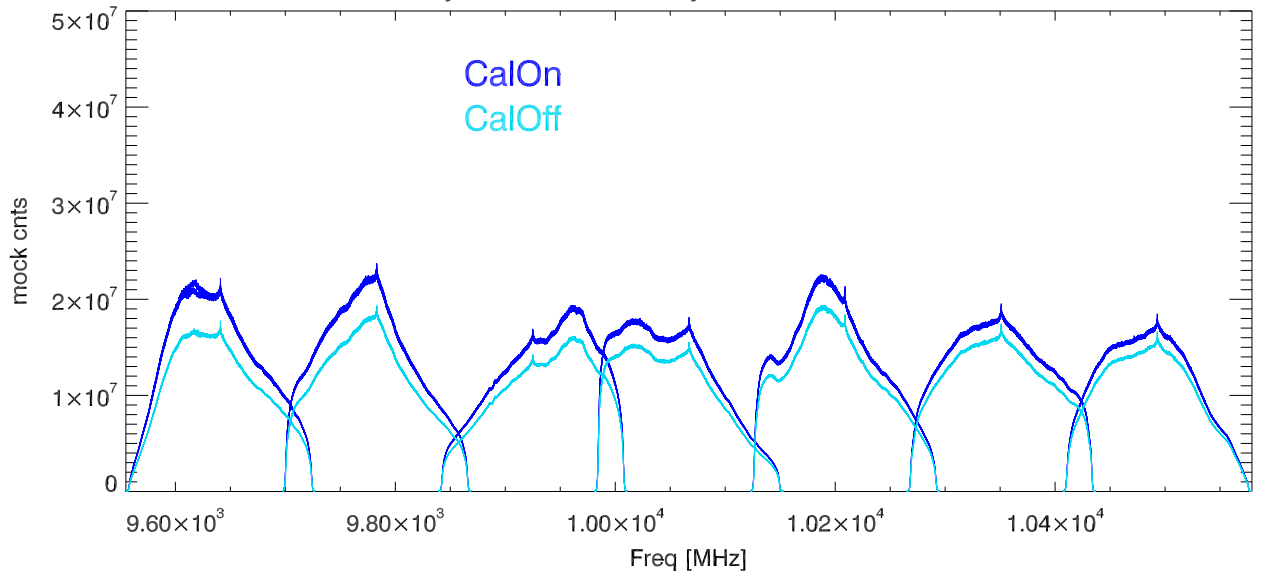

25may23 calon,off on sky. wb5-4600HiPass PoIA

PoIB

CalDeflection/Tsys