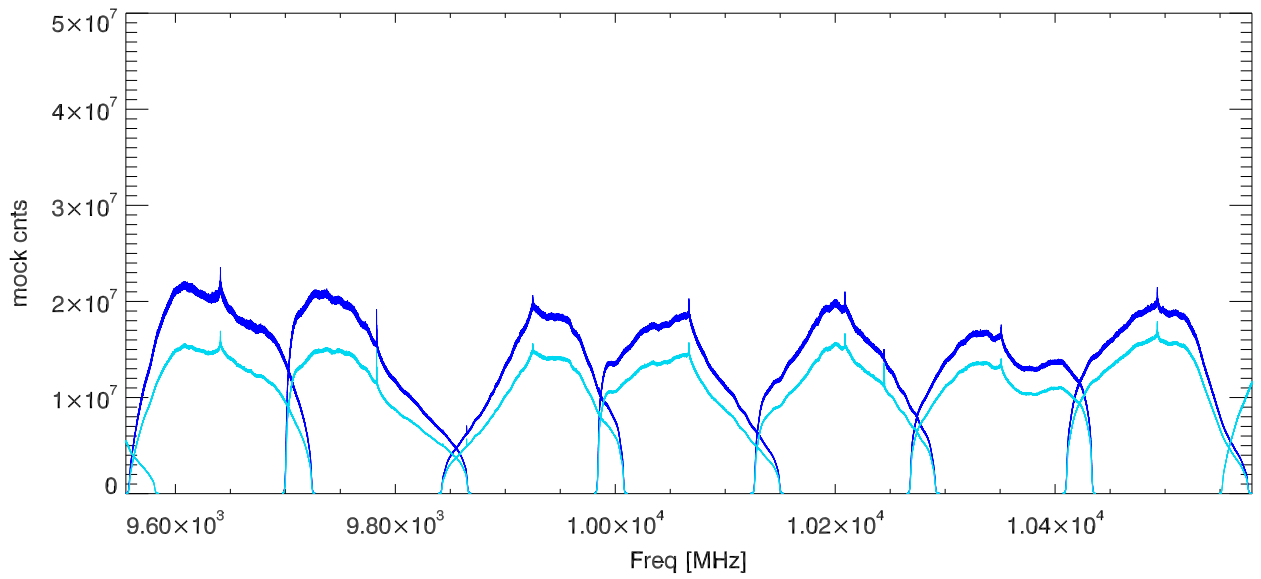

25may23 calon,off on sky. wb5-4600HiPass PoIA

PoIB

CalDeflection/Tsys