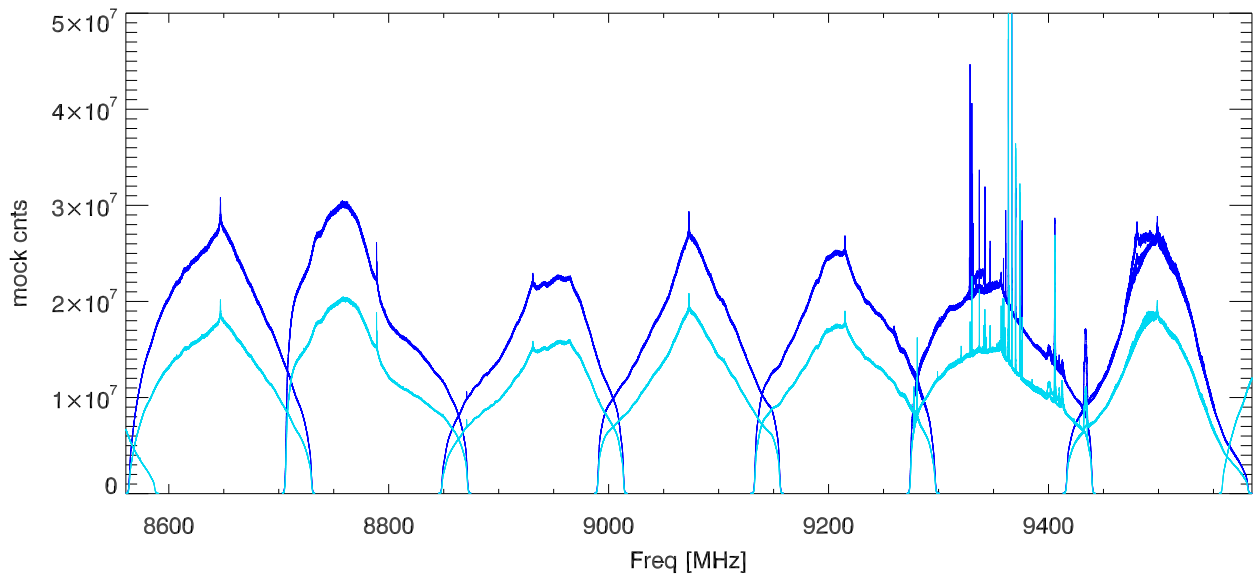

25may23 calon,off on sky. wb5-4600HiPass PoIA

PoIB

CalDeflection/Tsys