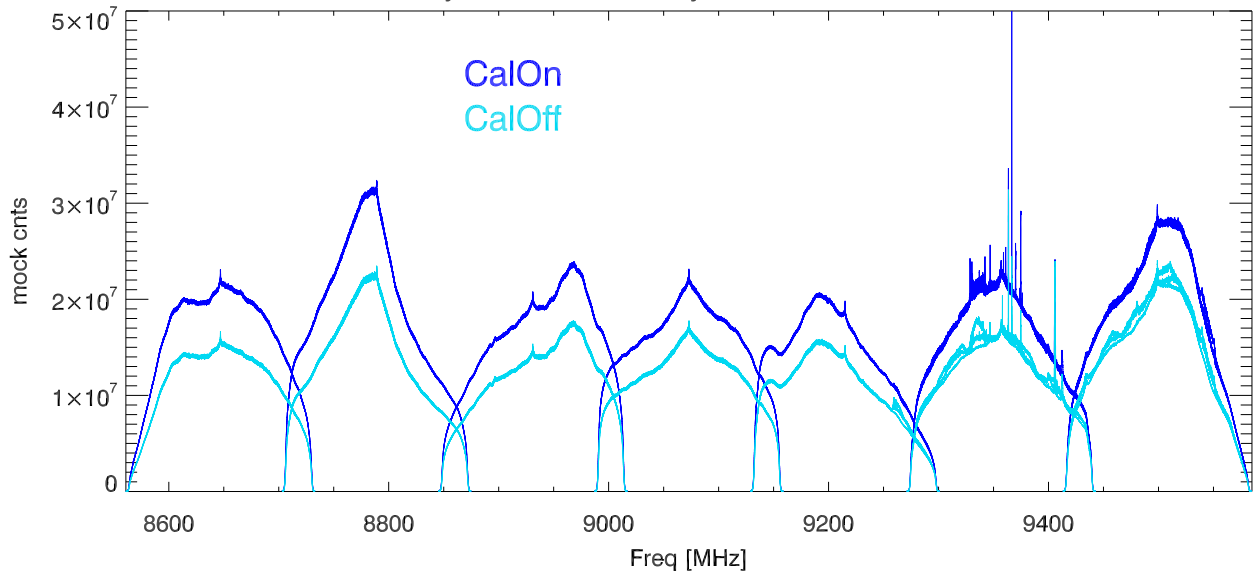

25may23 calon,off on sky. wb5-4600HiPass PoIA

PoIB

CalDeflection/Tsys