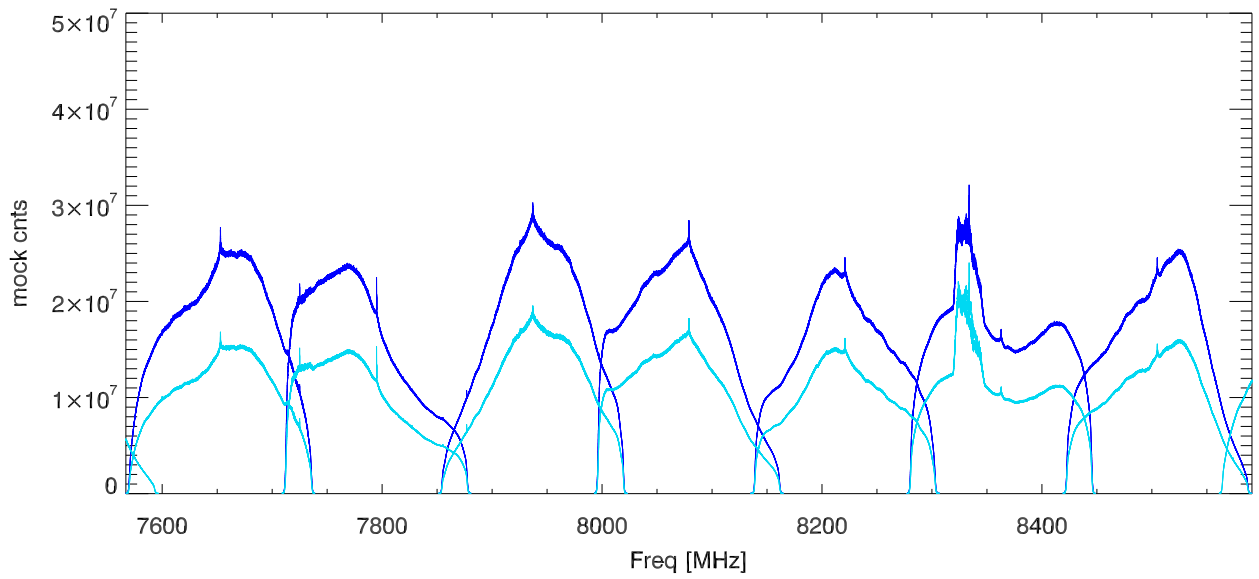

25may23 calon,off on sky. wb5-4600HiPass PoIA

PoIB

CalDeflection/Tsys