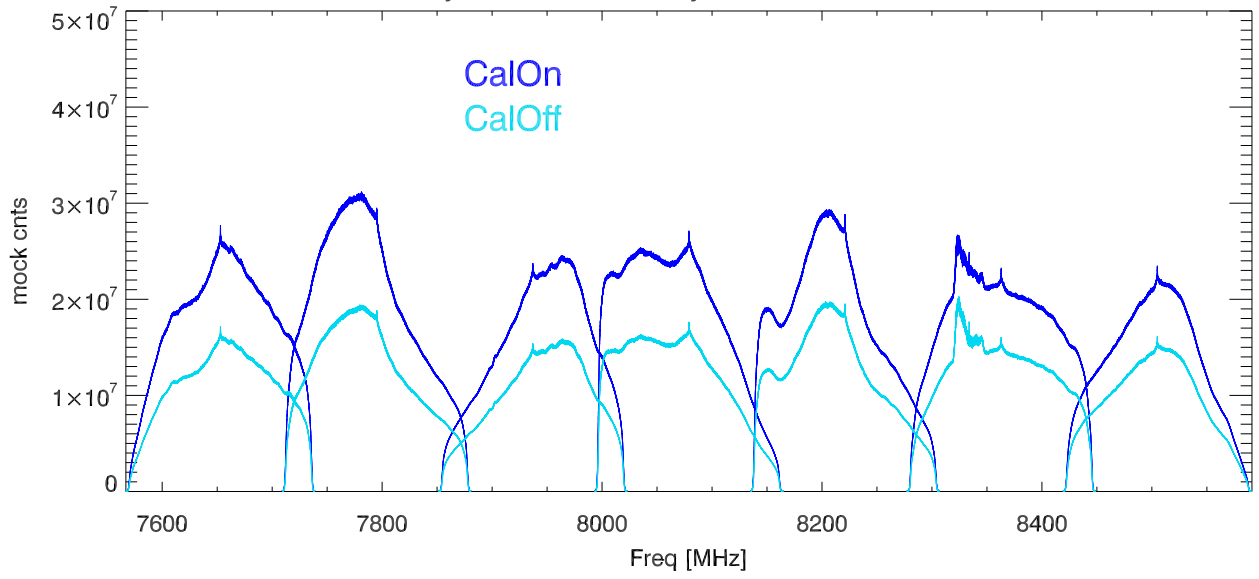

25may23 calon,off on sky. wb5-4600HiPass PoIA

PoIB

CalDeflection/Tsys