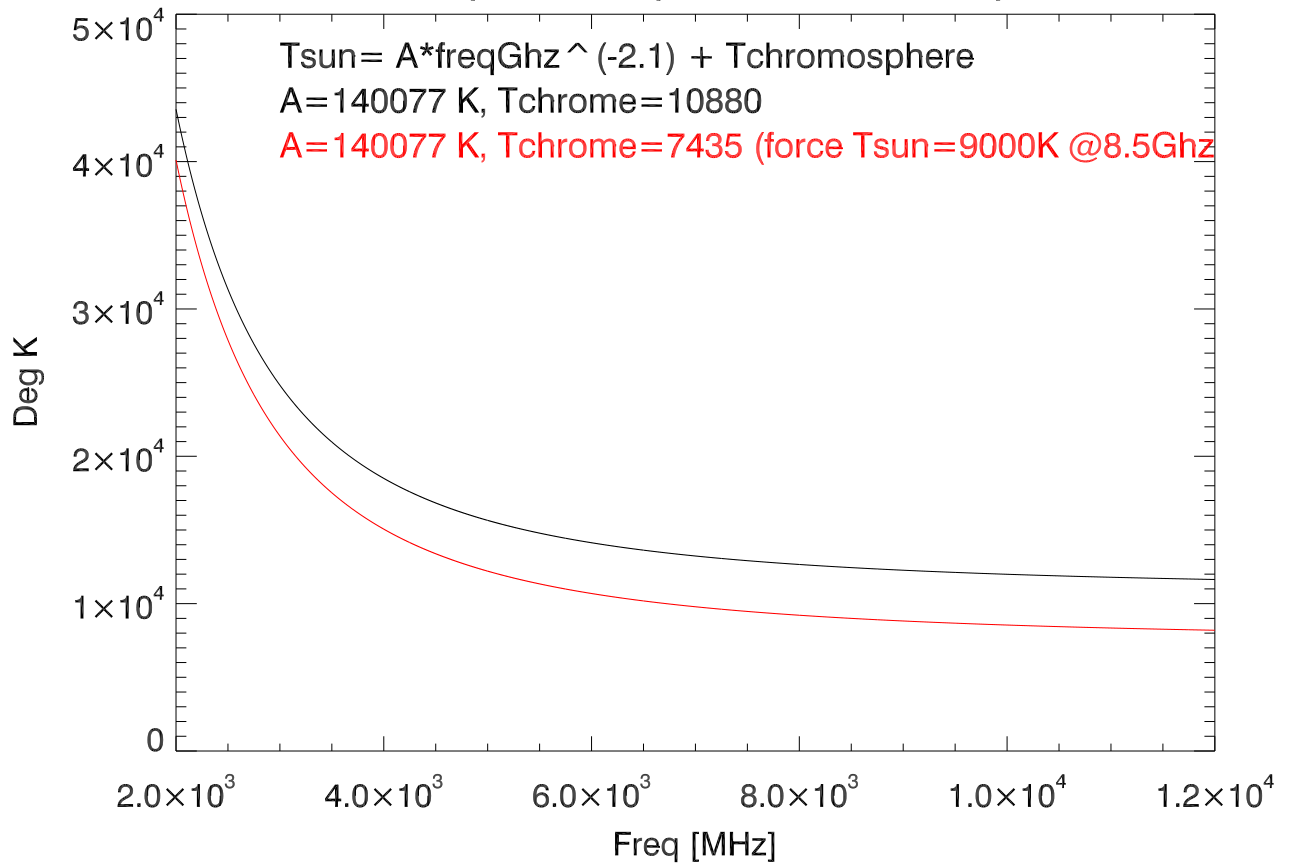

### 220617 wbFeed,Position Switch using sun (AtHornOutput)

### (on - off)/off for 2 patterns

computed temp of the sun vs freq

Tsys in deg K (using above Tsun curves)

computed power (1MHz rbw) from the sun vs freq