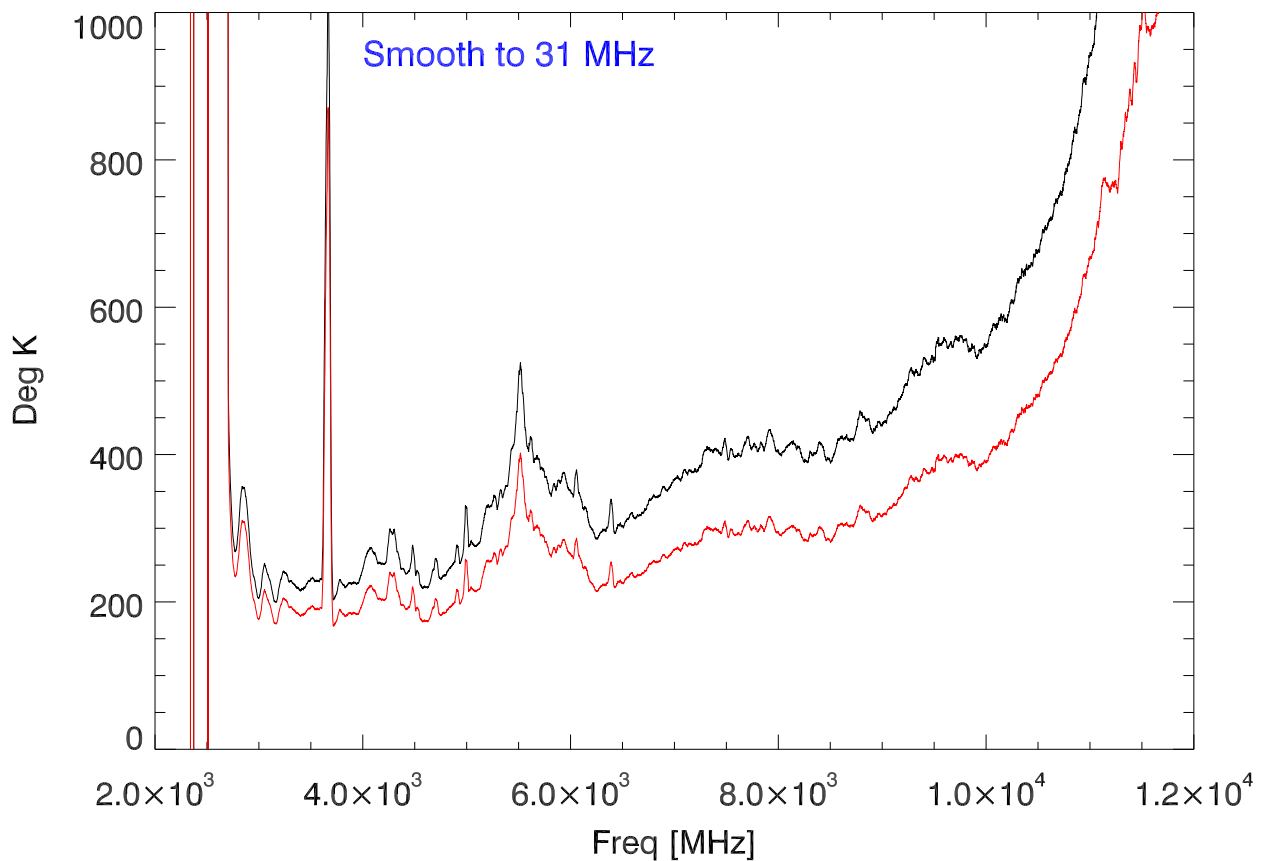

### 220617 wbFeed,Position Switch using sun (AtHornOutput)

### (on - off)/off for 2 patterns

computed temp of the sun vs freq

Tsys in deg K (using above Tsun curves)

computed power (1MHz rbw) from the sun vs freq