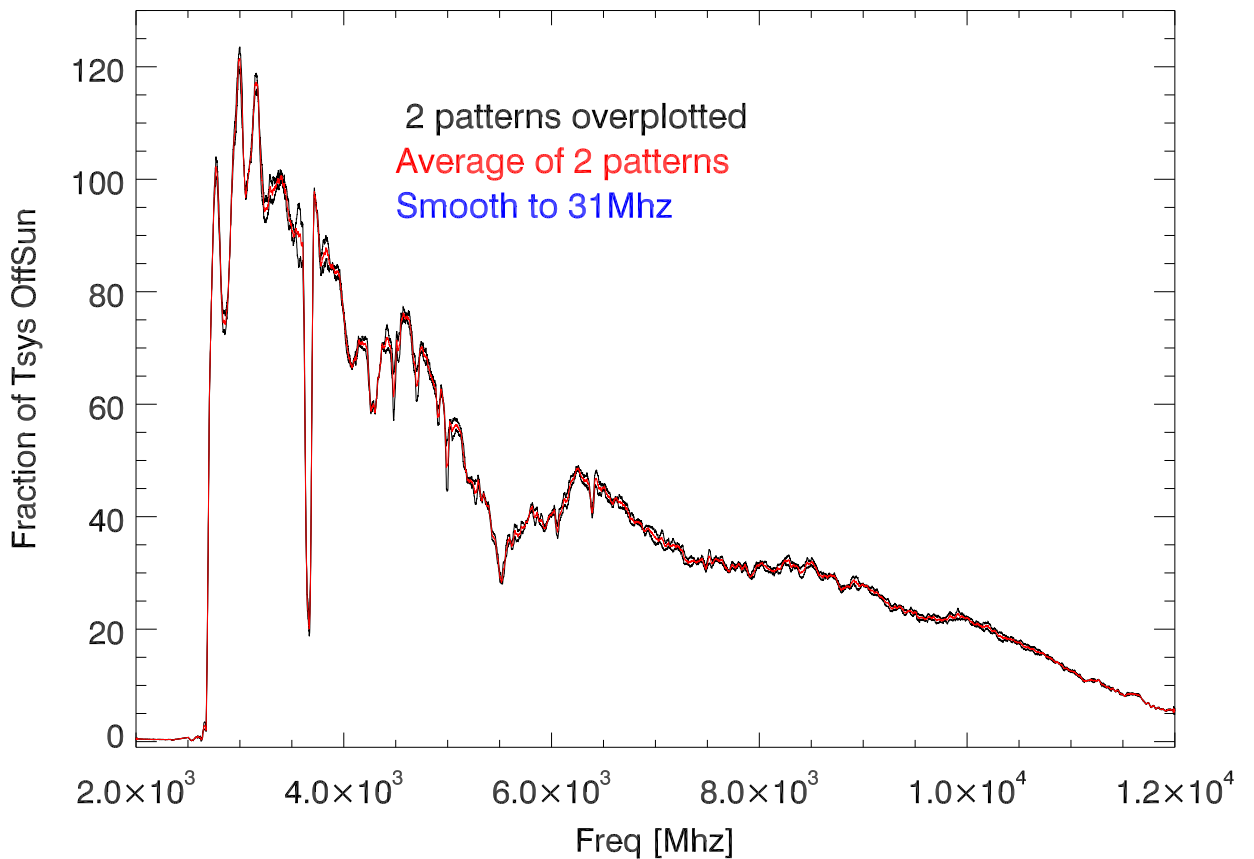

### 220617 wbFeed,Position Switch using sun (AtHornOutput)

### (on - off)/off for 2 patterns

computed temp of the sun vs freq

Tsys in deg K (using above Tsun curves)

computed power (1MHz rbw) from the sun vs freq