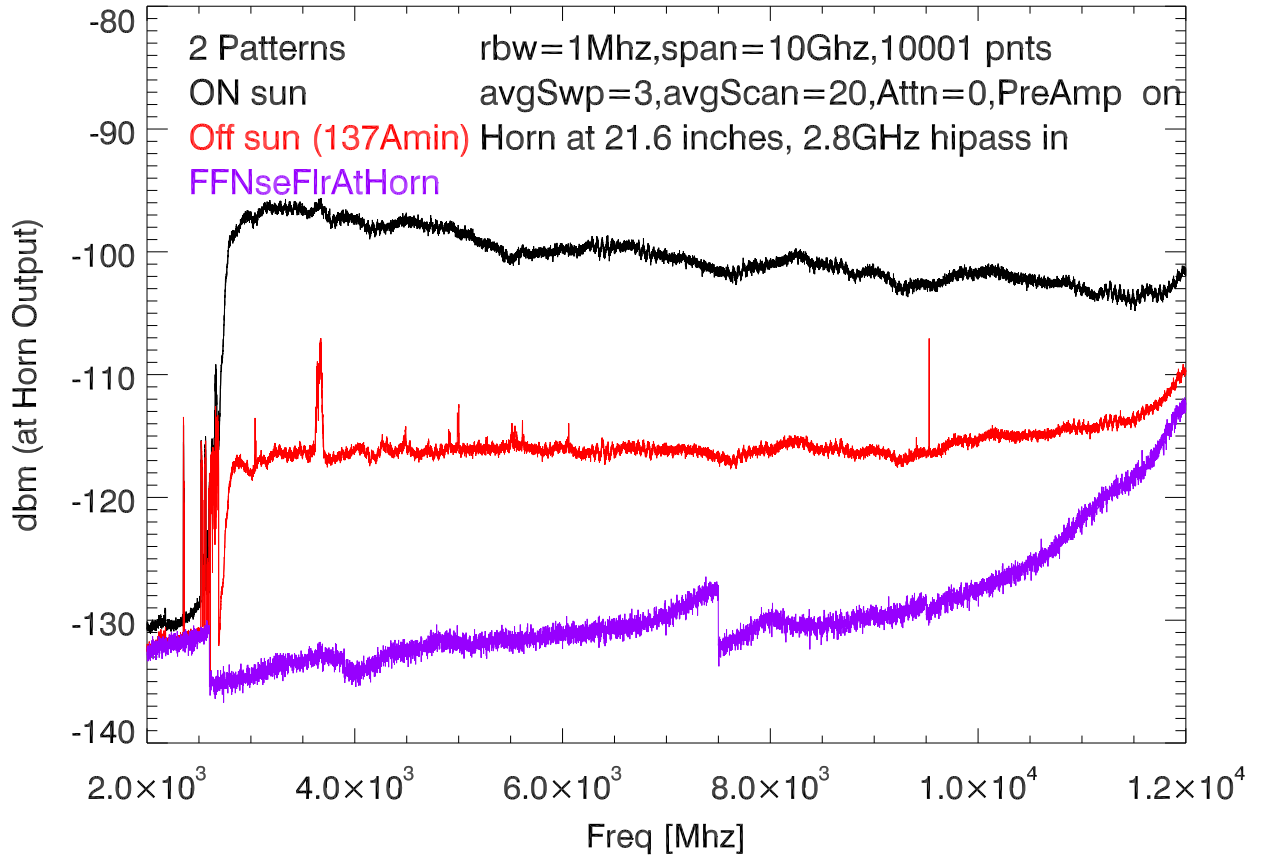

### 220617 wbFeed,Position Switch using sun (AtHornOutput)

### (on - off)/off for 2 patterns

computed temp of the sun vs freq

Tsys in deg K (using above Tsun curves)

computed power (1MHz rbw) from the sun vs freq