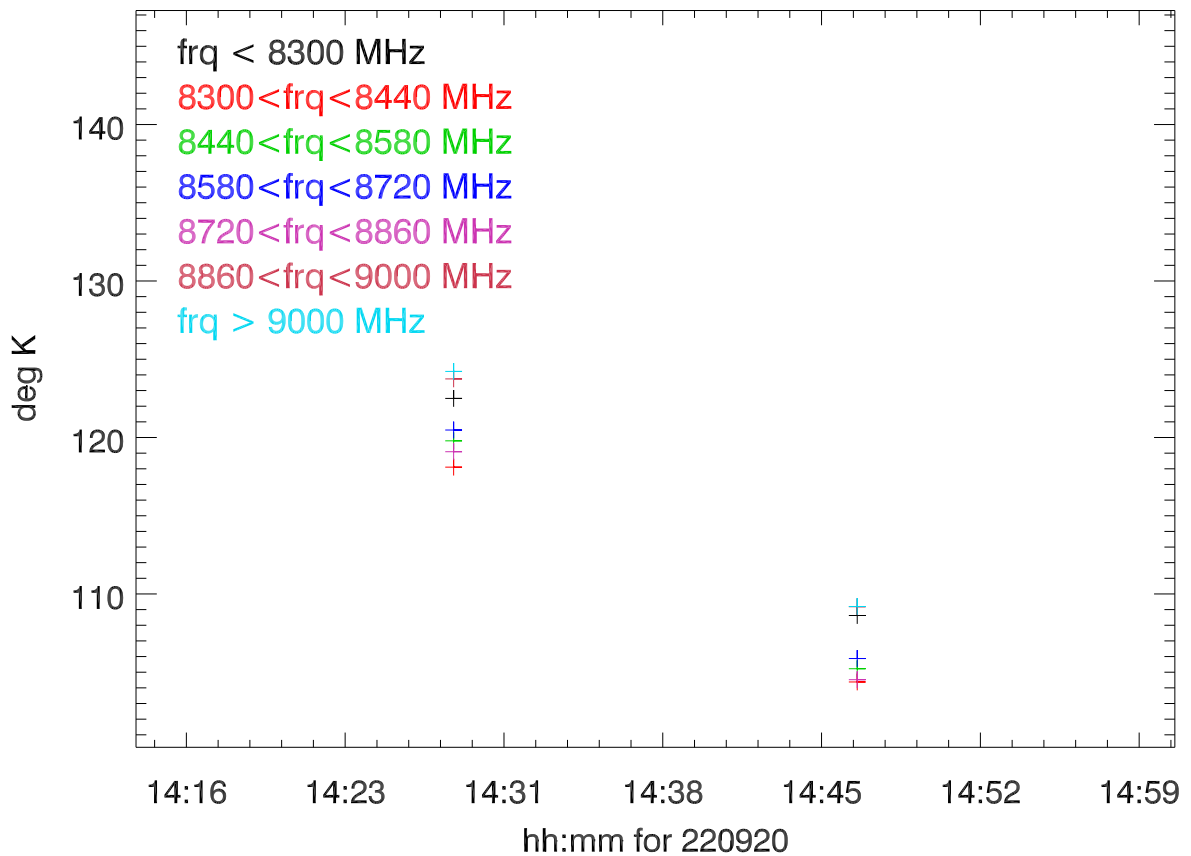

12meter tsys vs date (from hwWinking cal). PoIA

PoIB

12m Tsys vs elevation (from hwWinking cal). PoIA

PoIB