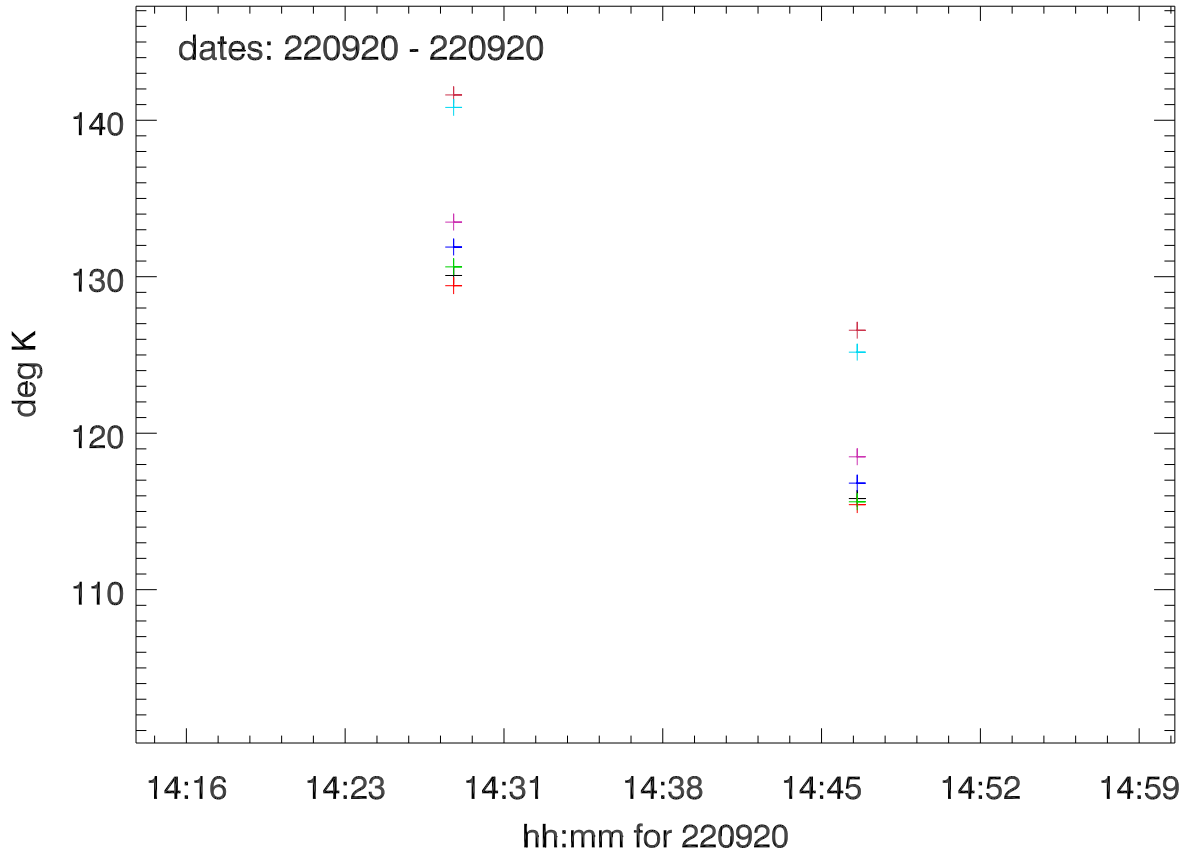

12meter tsys vs date (from hwWinking cal). PoIA

PoIB

12m Tsys vs elevation (from hwWinking cal). PoIA

PoIB