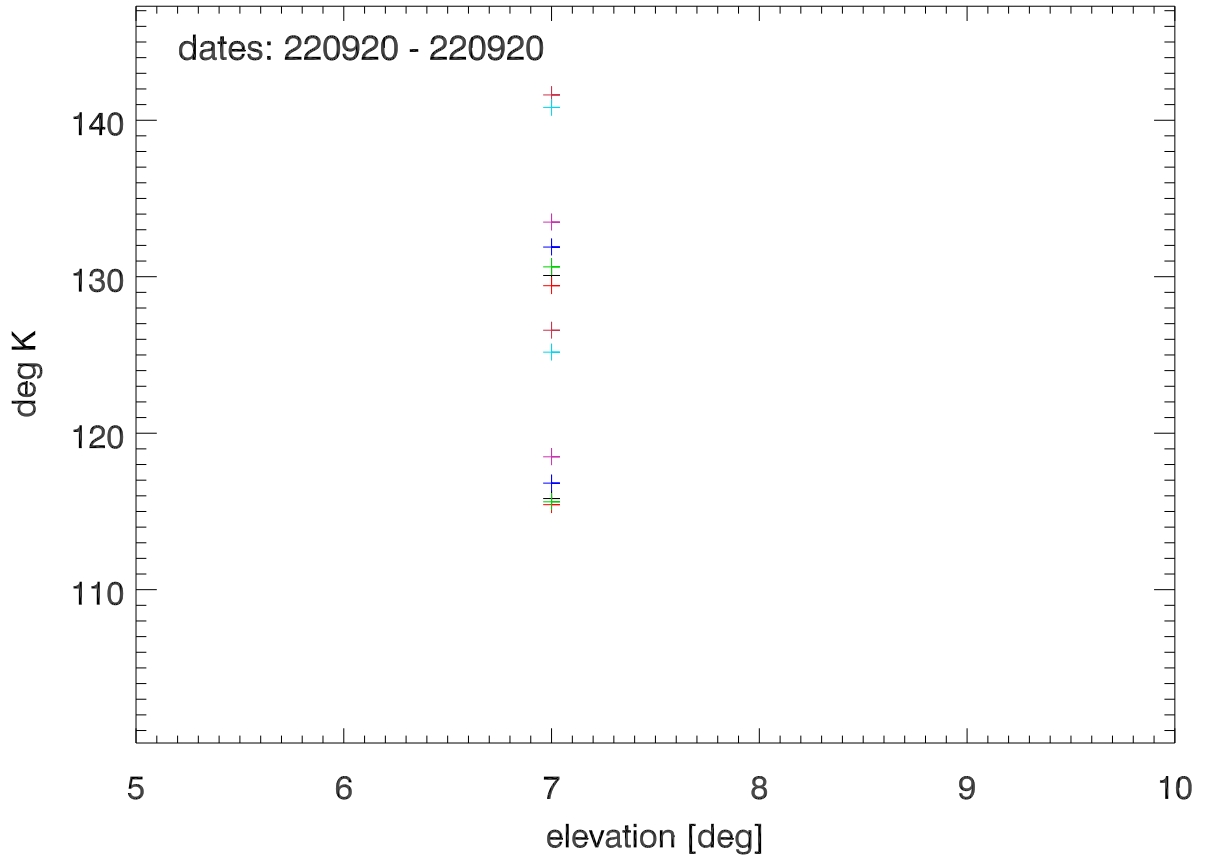

12meter tsys vs date (from hwWinking cal). PoIA

PoIB

12m Tsys vs elevation (from hwWinking cal). PoIA

PoIB