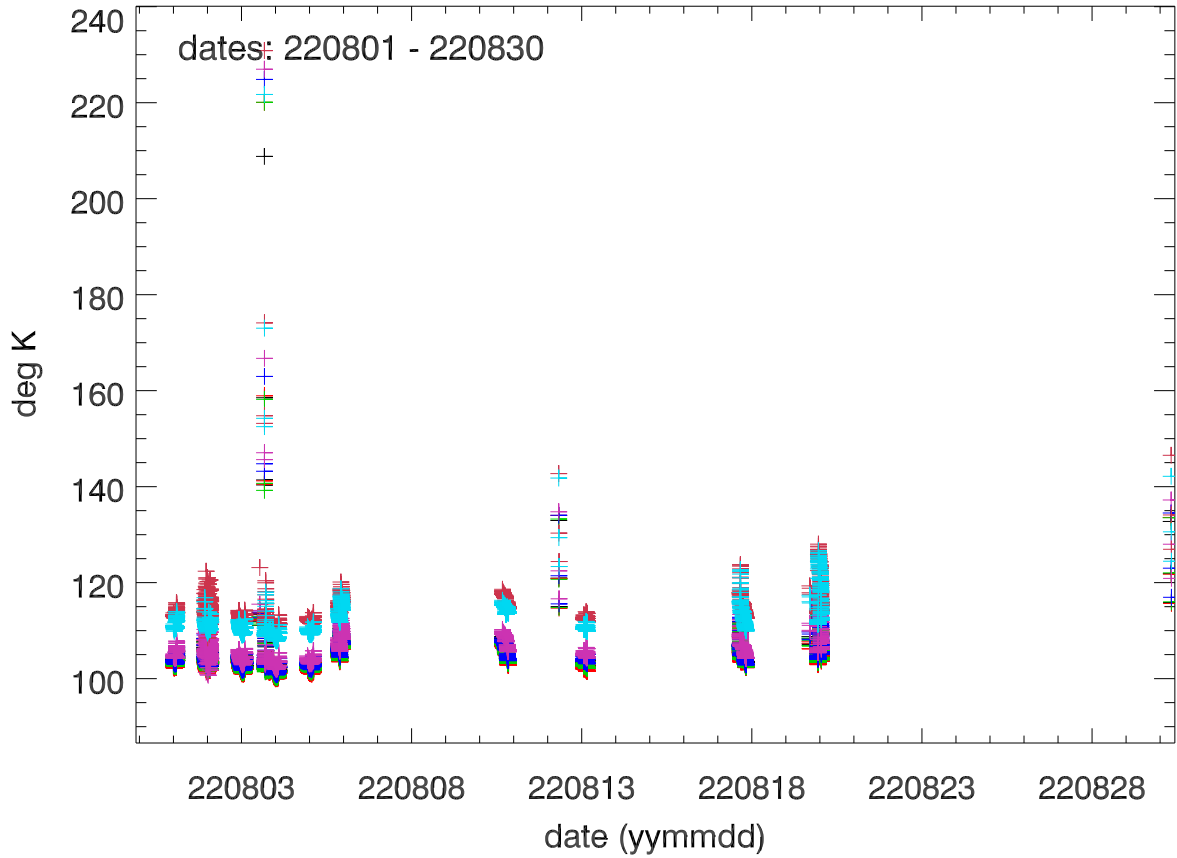

12meter tsys vs date (from hwWinking cal). PoIA

PoIB

12m Tsys vs elevation (from hwWinking cal). PoIA

PoIB