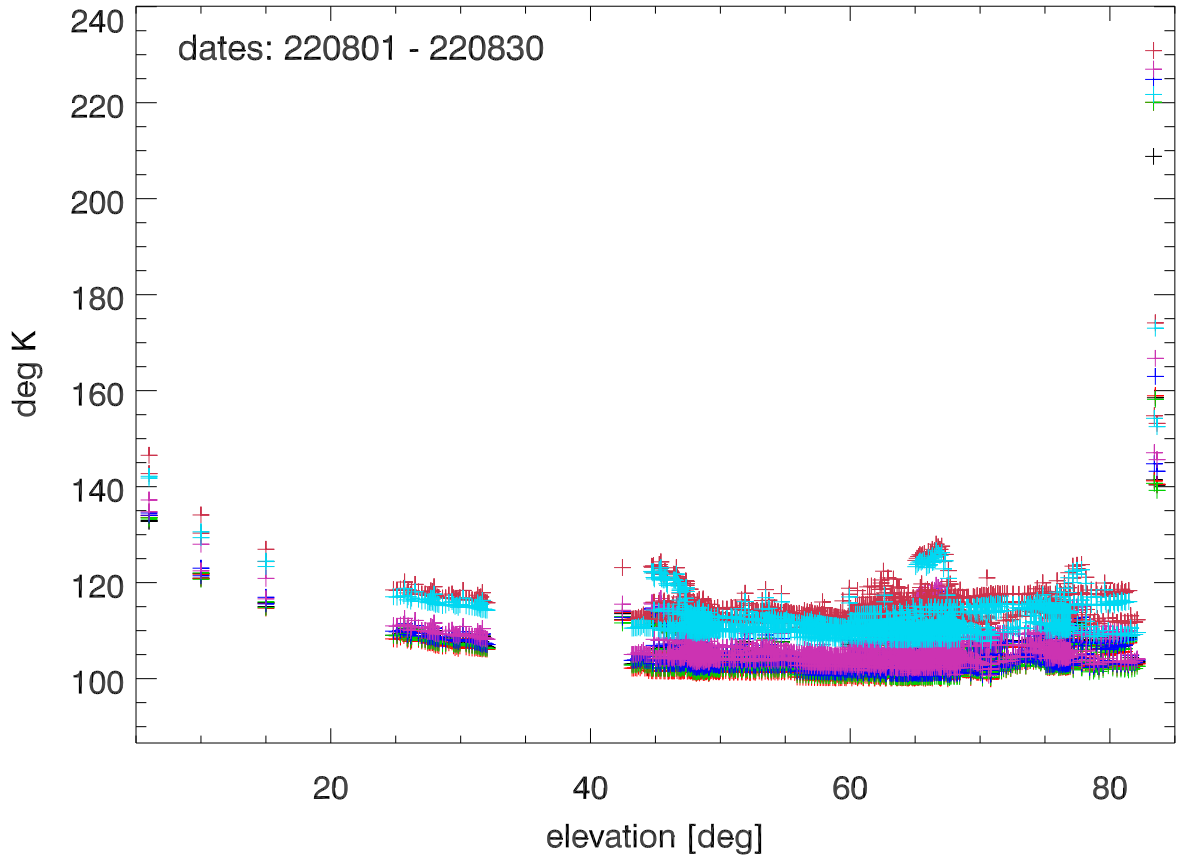

12meter tsys vs date (from hwWinking cal). PoIA

PoIB

12m Tsys vs elevation (from hwWinking cal). PoIA

PoIB