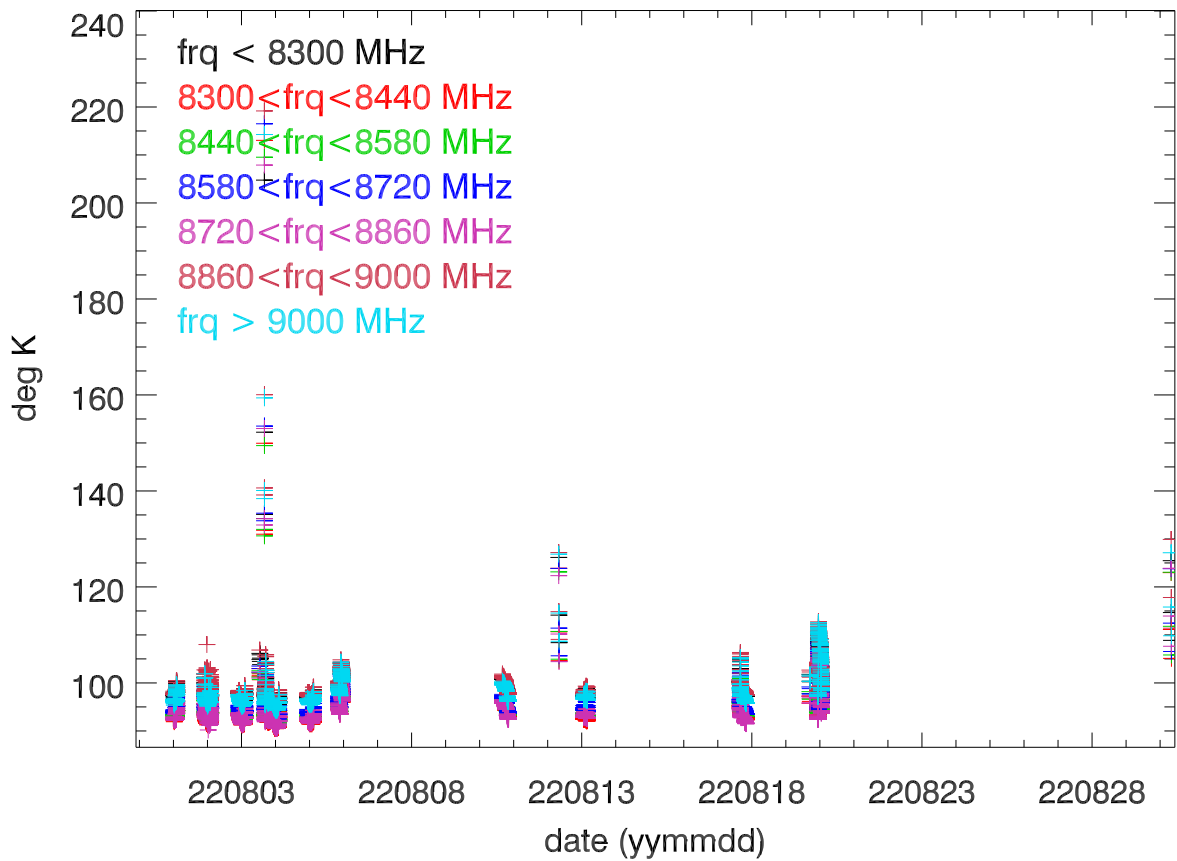

12meter tsys vs date (from hwWinking cal). PoIA

PoIB

12m Tsys vs elevation (from hwWinking cal). PoIA

PoIB