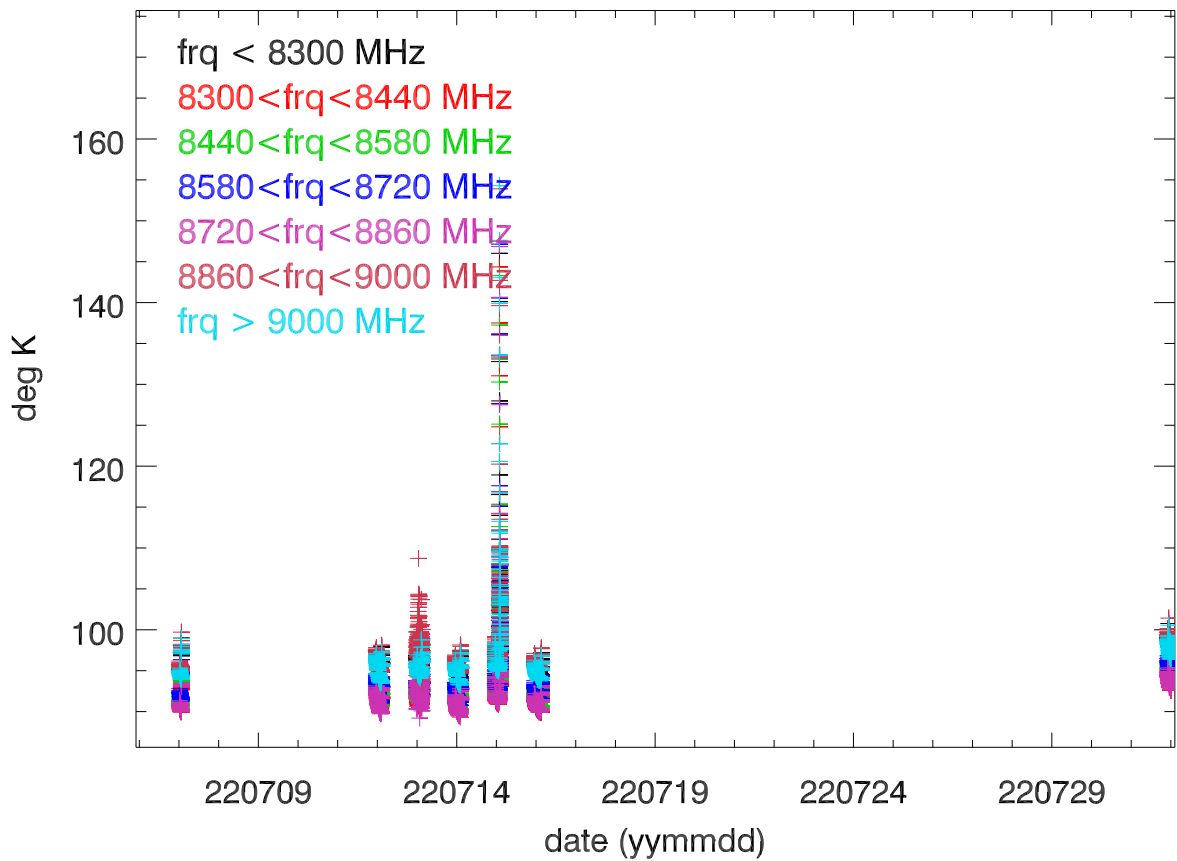

12meter tsys vs date (from hwWinking cal). PoIA

PoIB

12m Tsys vs elevation (from hwWinking cal). PoIA

PoIB