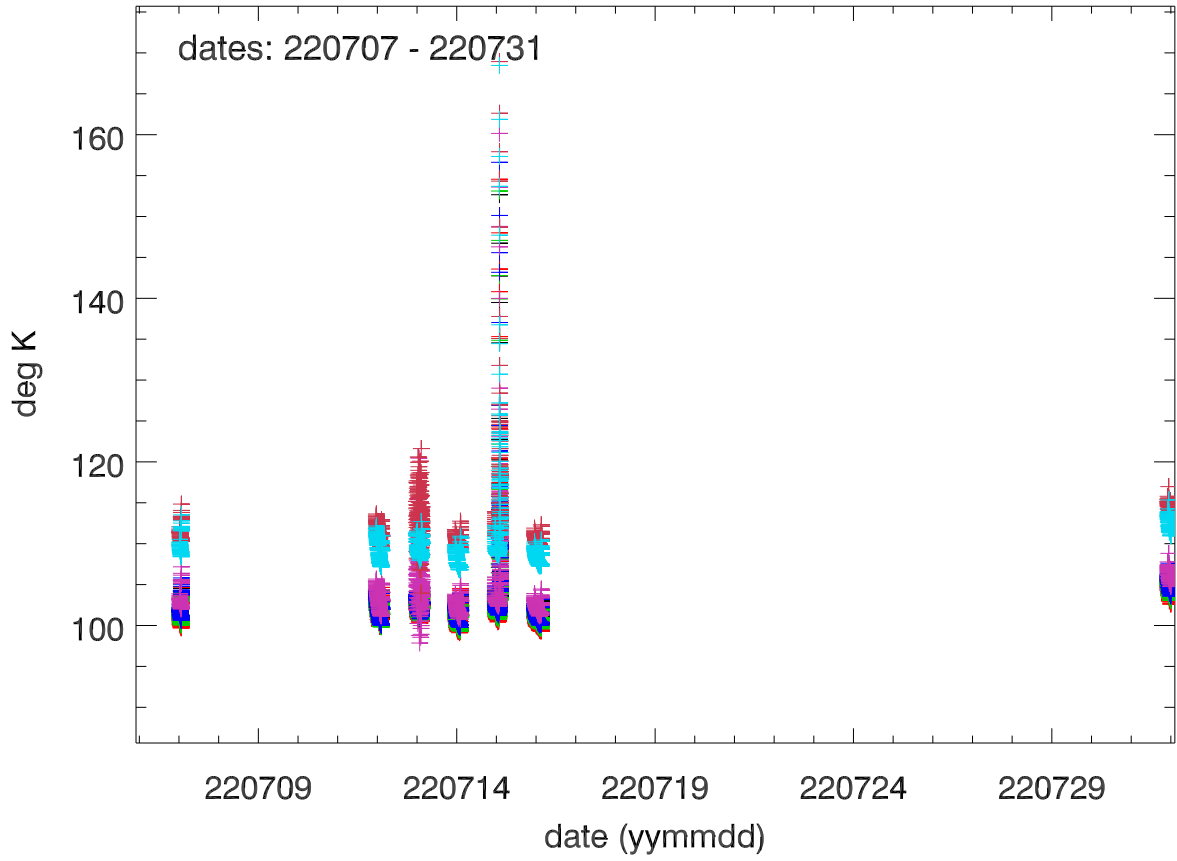

12meter tsys vs date (from hwWinking cal). PoIA

PoIB

12m Tsys vs elevation (from hwWinking cal). PoIA

PoIB