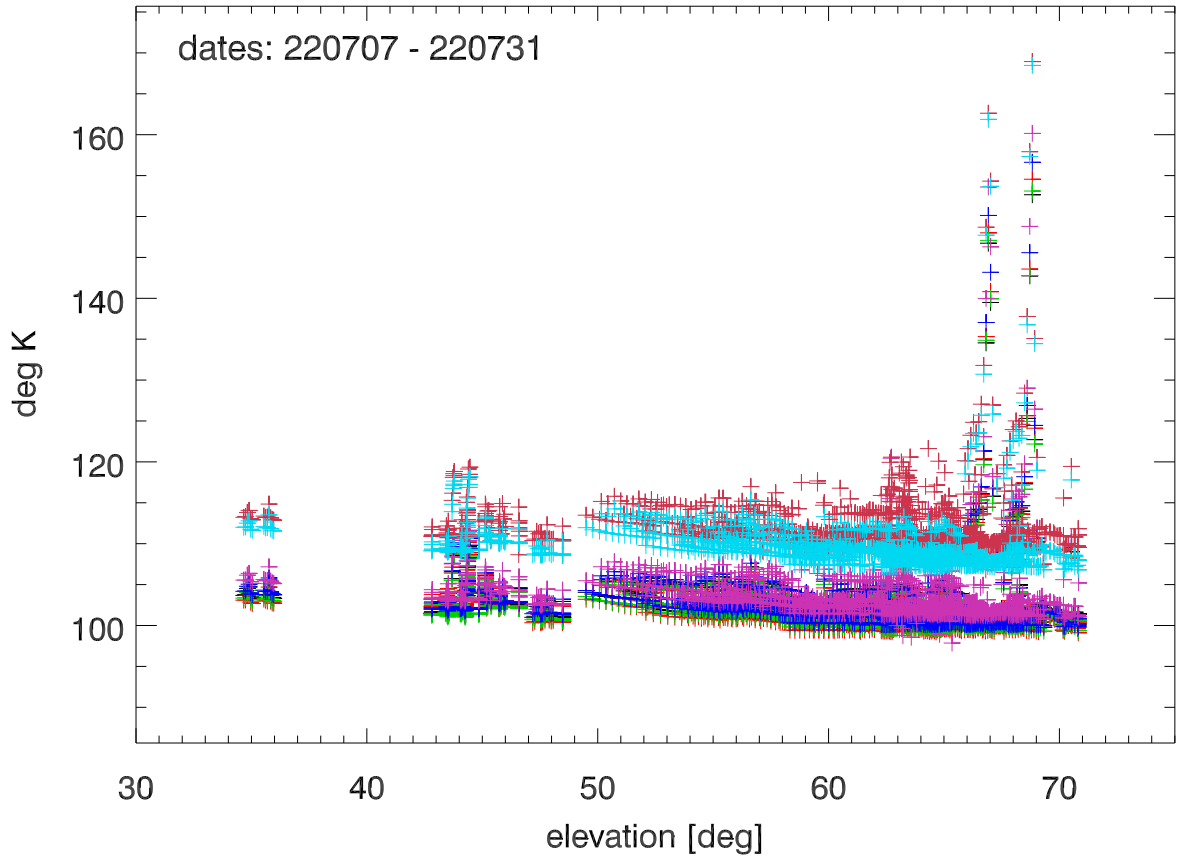

12meter tsys vs date (from hwWinking cal). PoIA

PoIB

12m Tsys vs elevation (from hwWinking cal). PoIA

PoIB