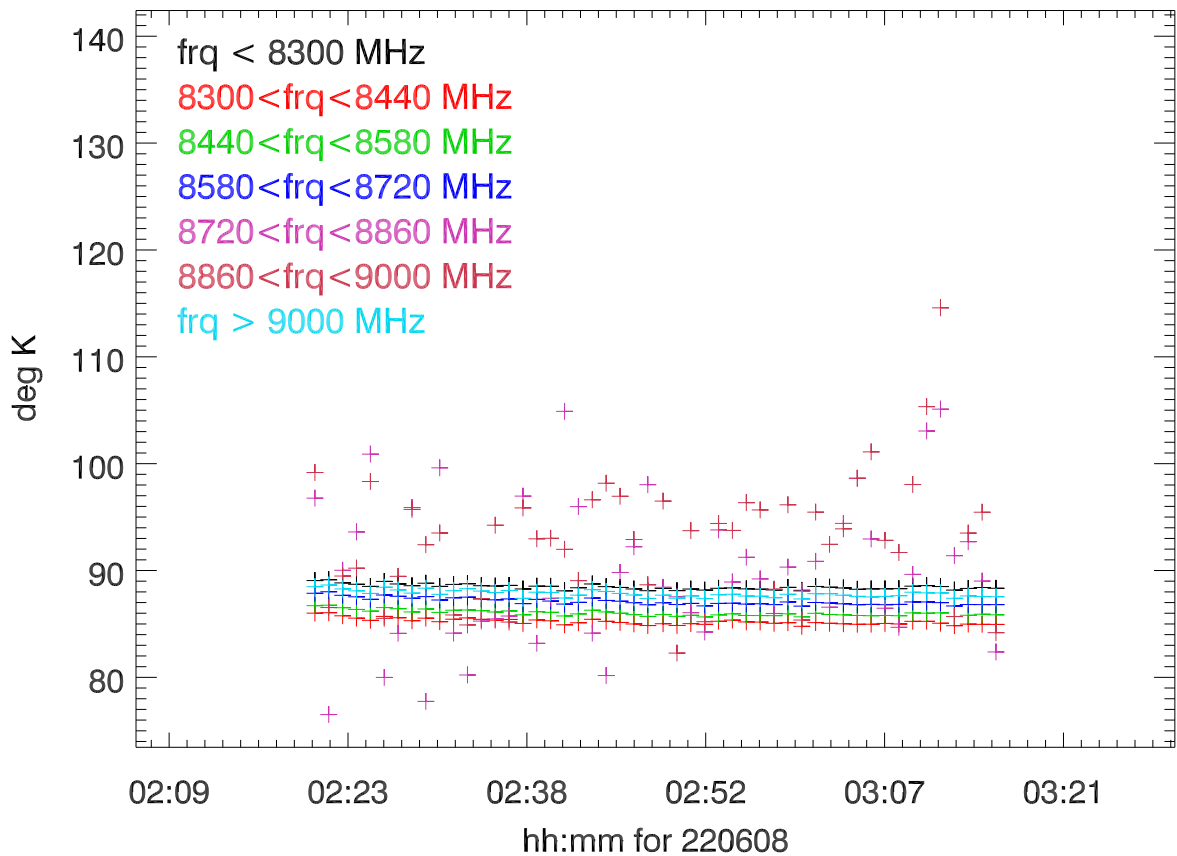

12meter tsys vs date (from hwWinking cal). PoIA

PoIB

12m Tsys vs elevation (from hwWinking cal). PoIA

PoIB