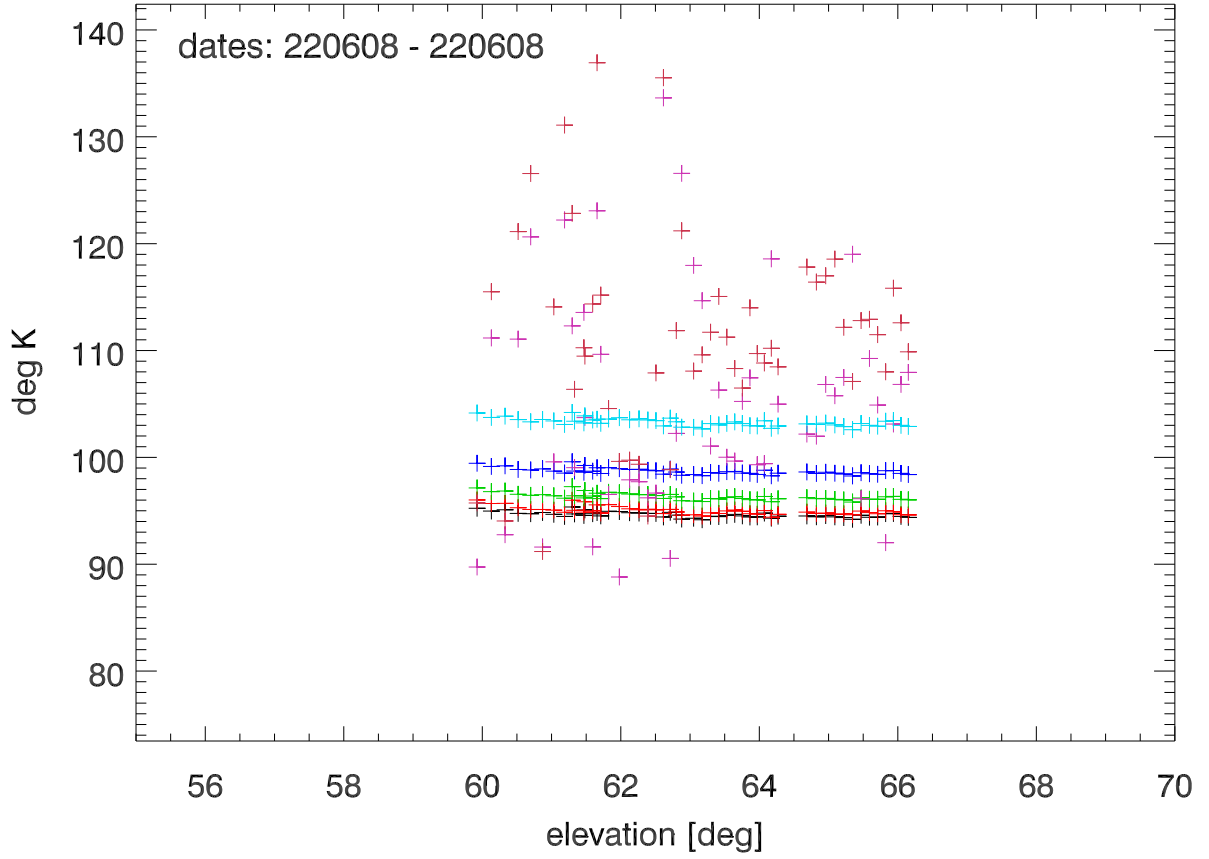

12meter tsys vs date (from hwWinking cal). PoIA

PoIB

12m Tsys vs elevation (from hwWinking cal). PoIA

PoIB