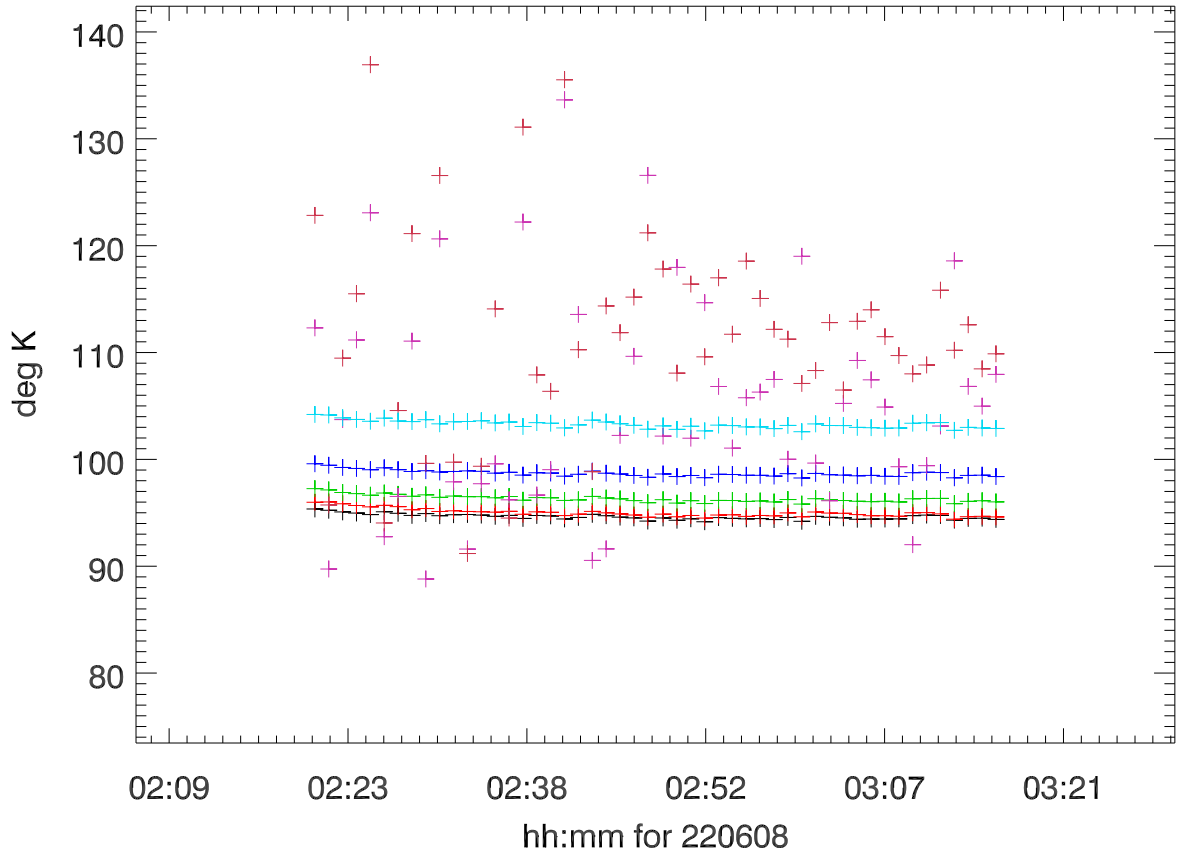

12meter tsys vs date (from hwWinking cal). PoIA

PoIB

12m Tsys vs elevation (from hwWinking cal). PoIA

PoIB