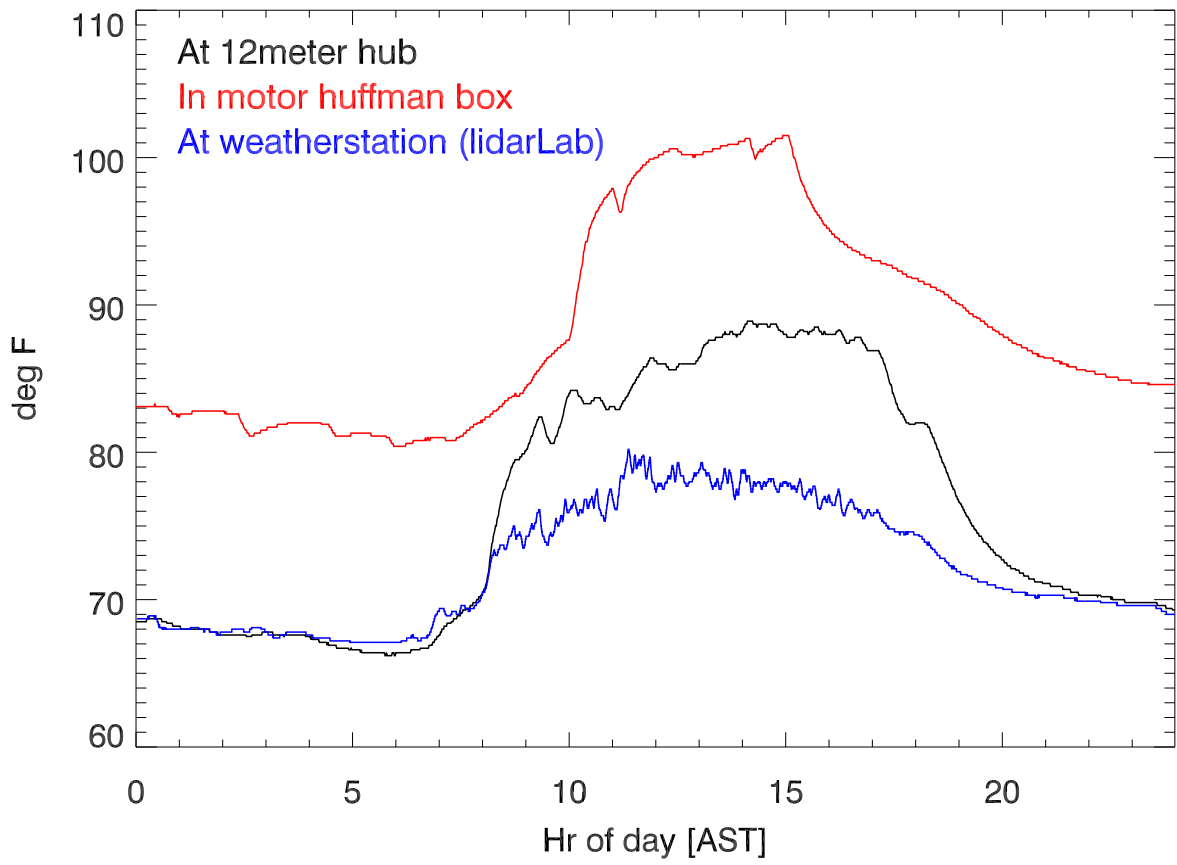

12meter and weather stations temperatures for 220424

Relative humidity