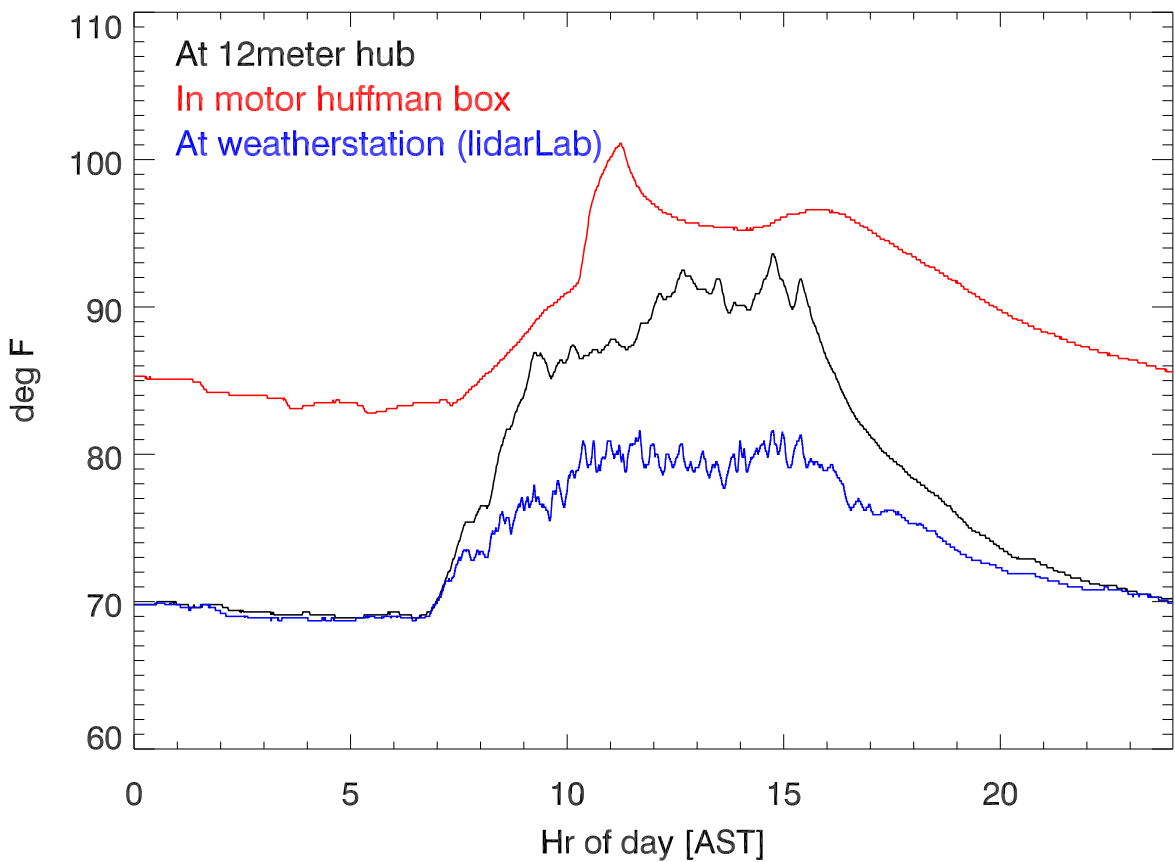

12meter and weather stations temperatures for 220412

Relative humidity