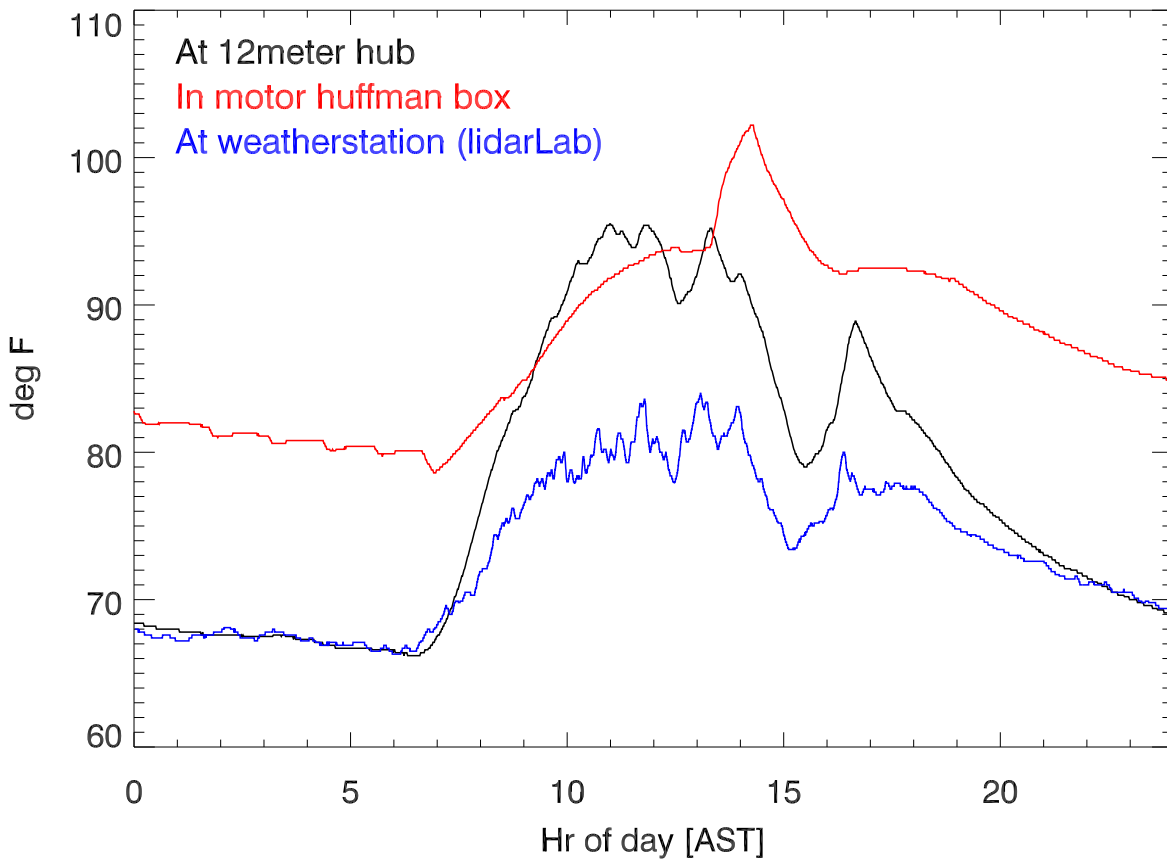

12meter and weather stations temperatures for 220409

Relative humidity