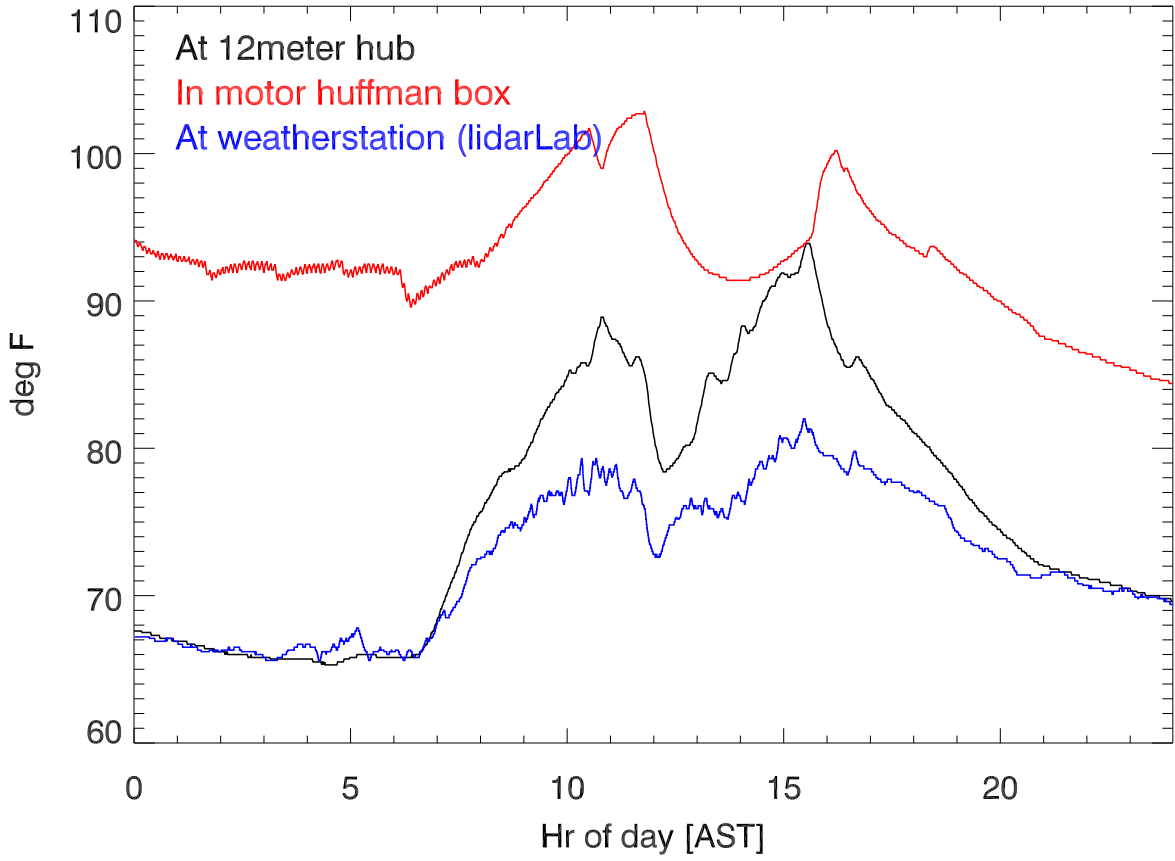

12meter and weather stations temperatures for 220406

Relative humidity