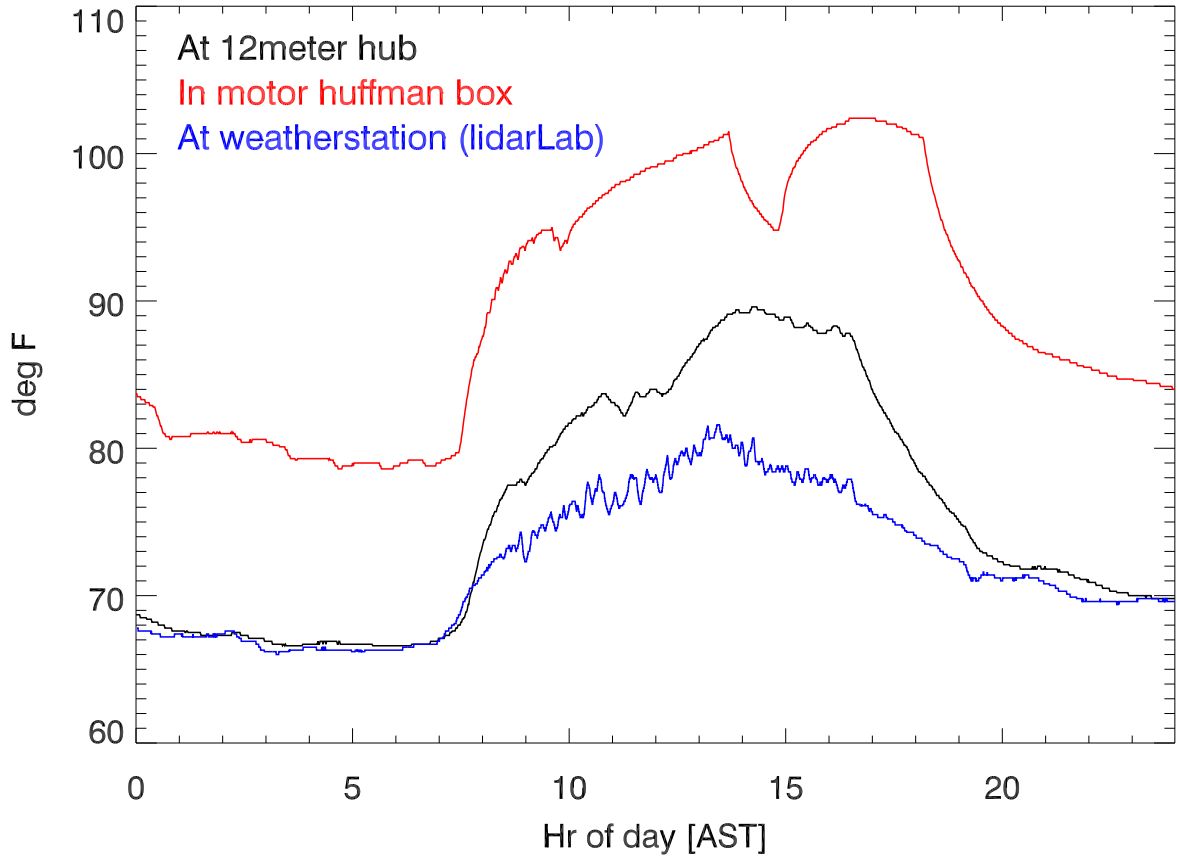

12meter and weather stations temperatures for 220331

Relative humidity