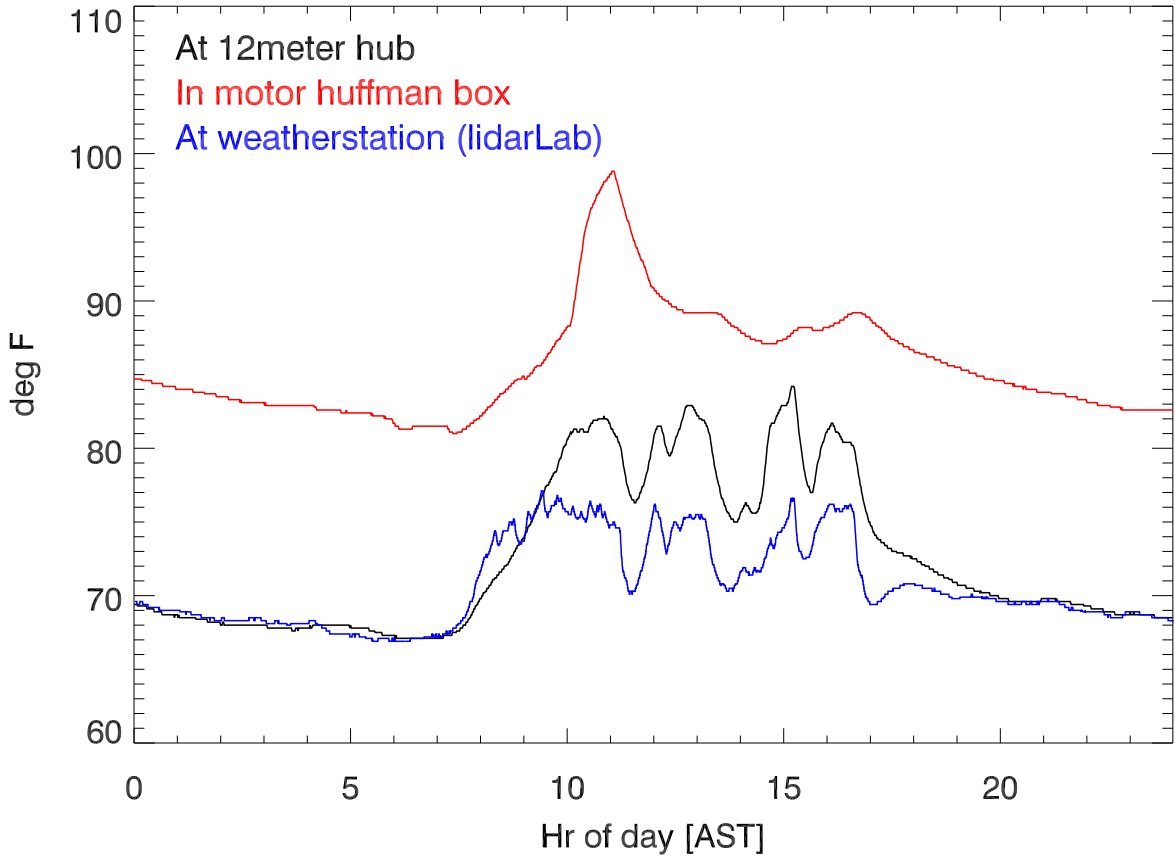

12meter and weather stations temperatures for 220324

Relative humidity