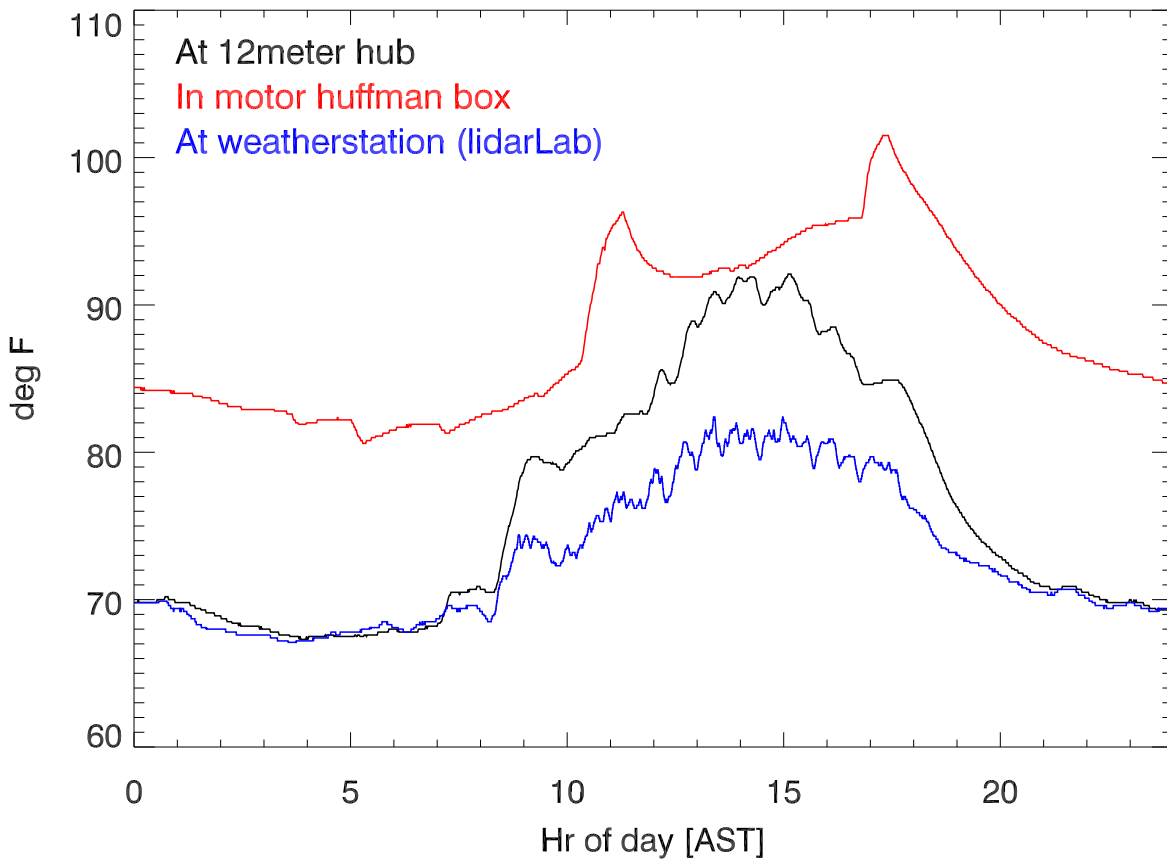

12meter and weather stations temperatures for 220316

Relative humidity