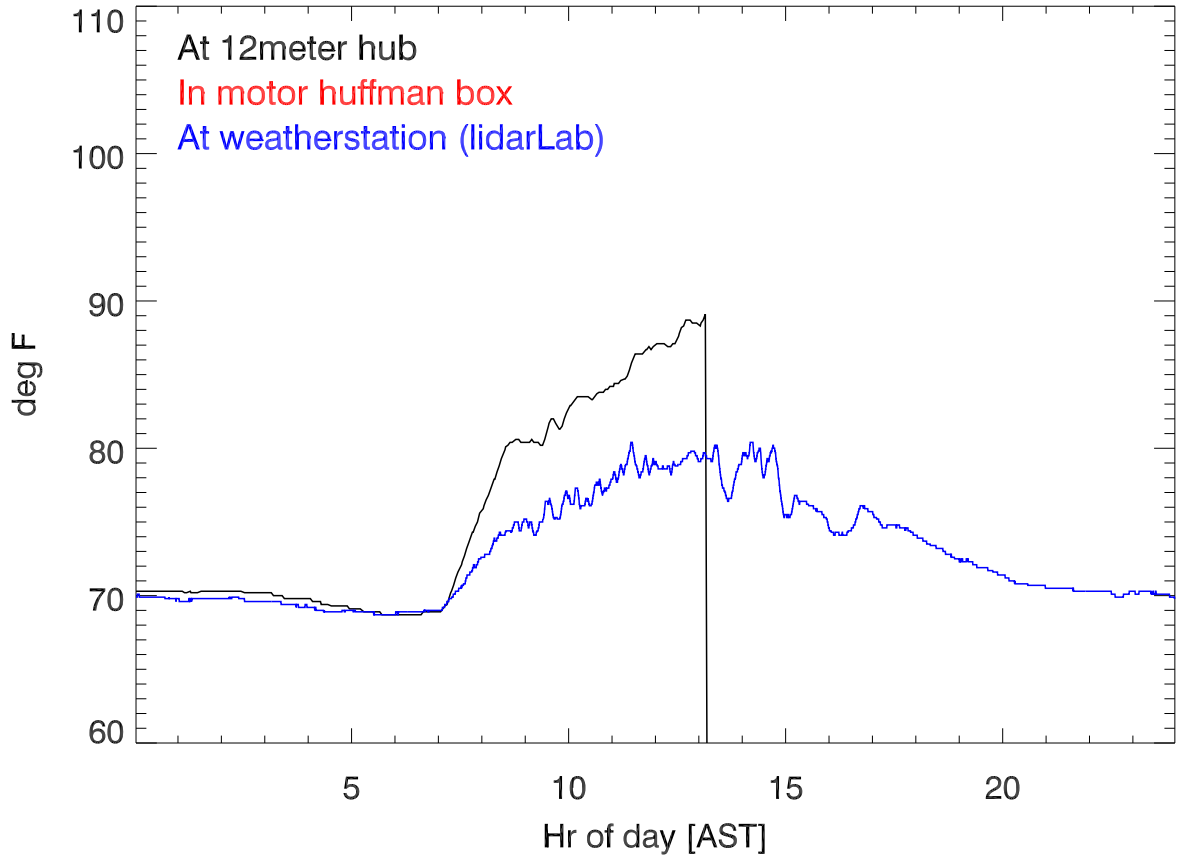

### 12meter and weather stations temperatures for 220310

### Relative humidity