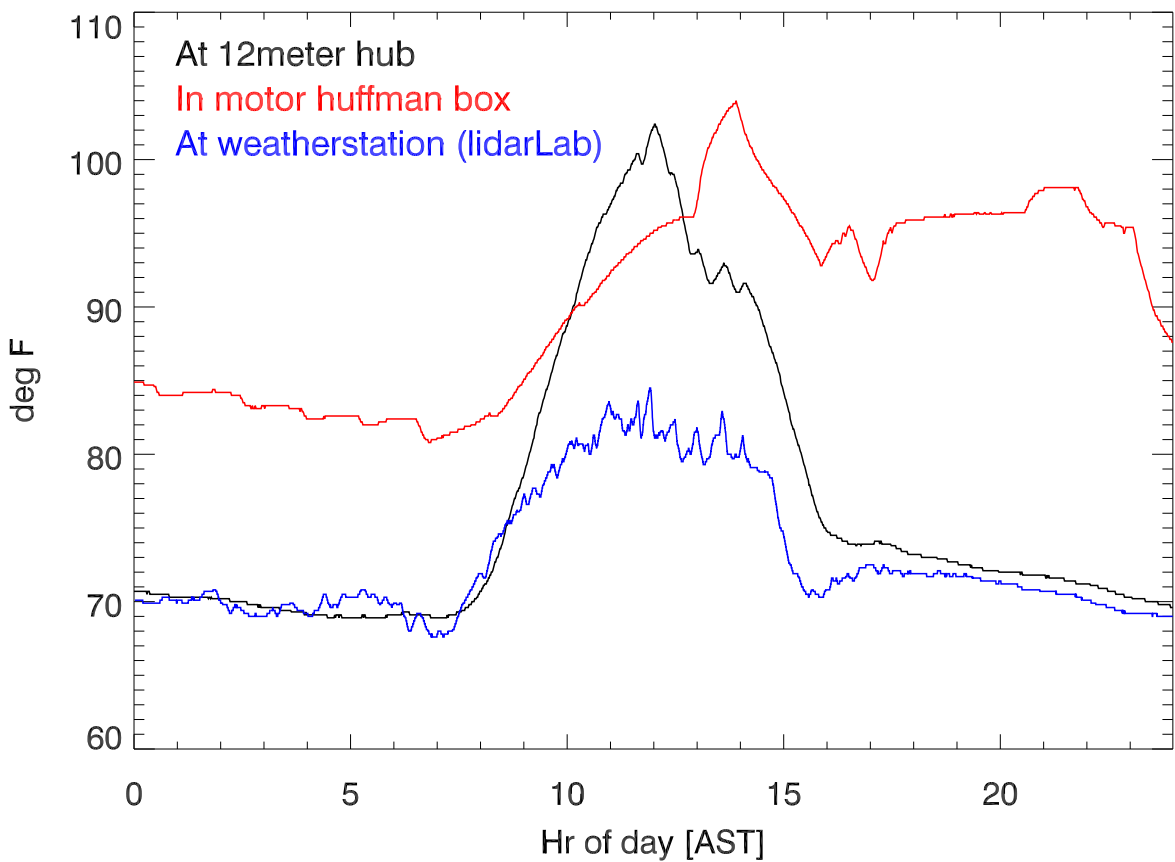

12meter and weather stations temperatures for 220302

Relative humidity