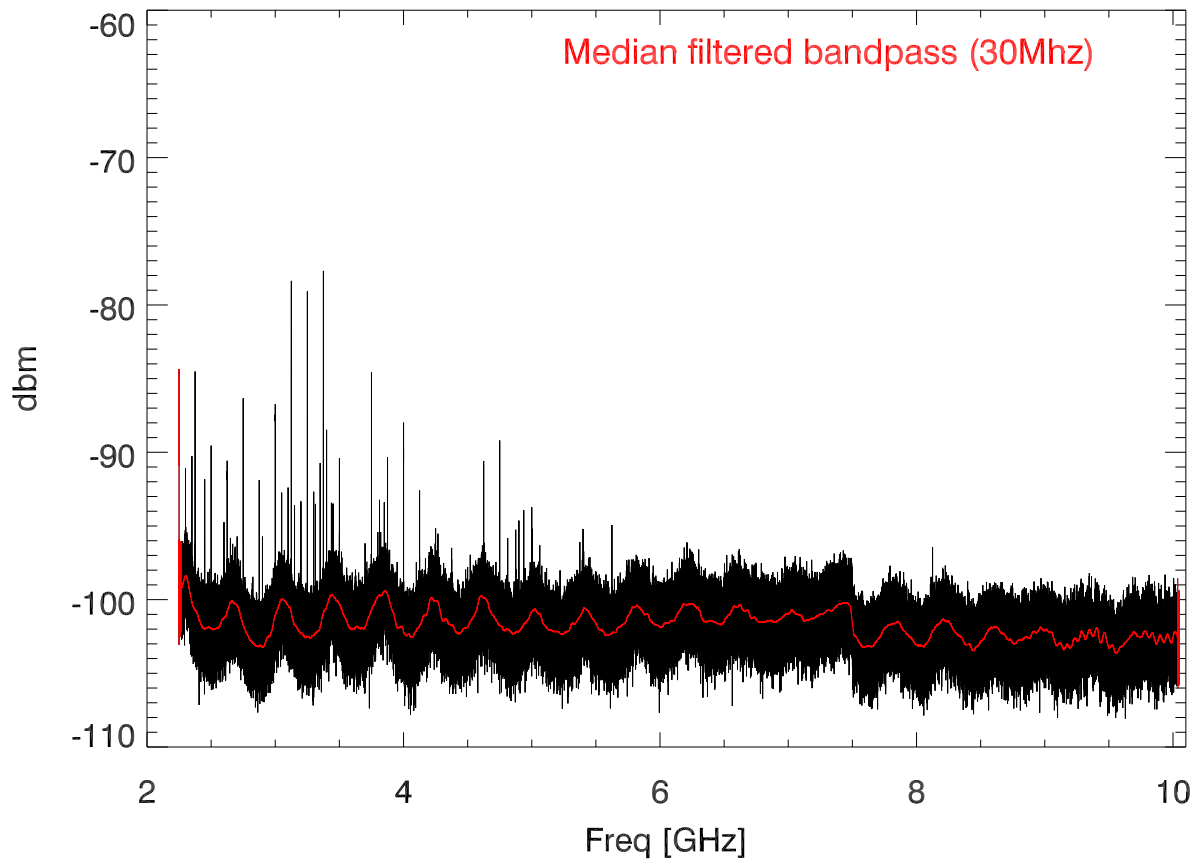

28mar23 dwMon spectra at fieldFox input. Box open

28mar23 dwMon spectra at fieldFox input. Box closed