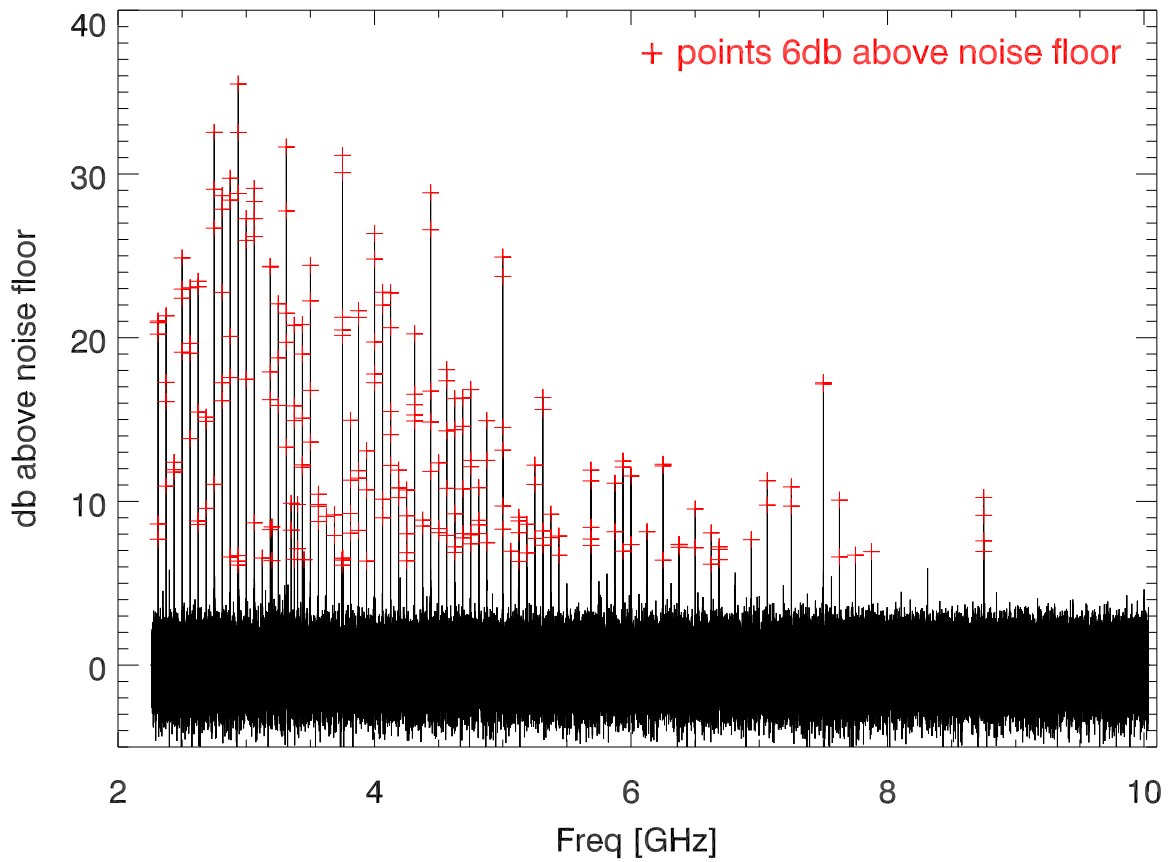

11jan23 dewMon box spectral ratio (measured/noisefloor) Box open

11jan23 dewMon box spectral ratio (measured/noisefloor) Box closed

11jan23 dewMon box spectral ratio (measured/noisefloor) Box closed

11jan23 dewMon box spectral ratio (measured/noisefloor) Box closed