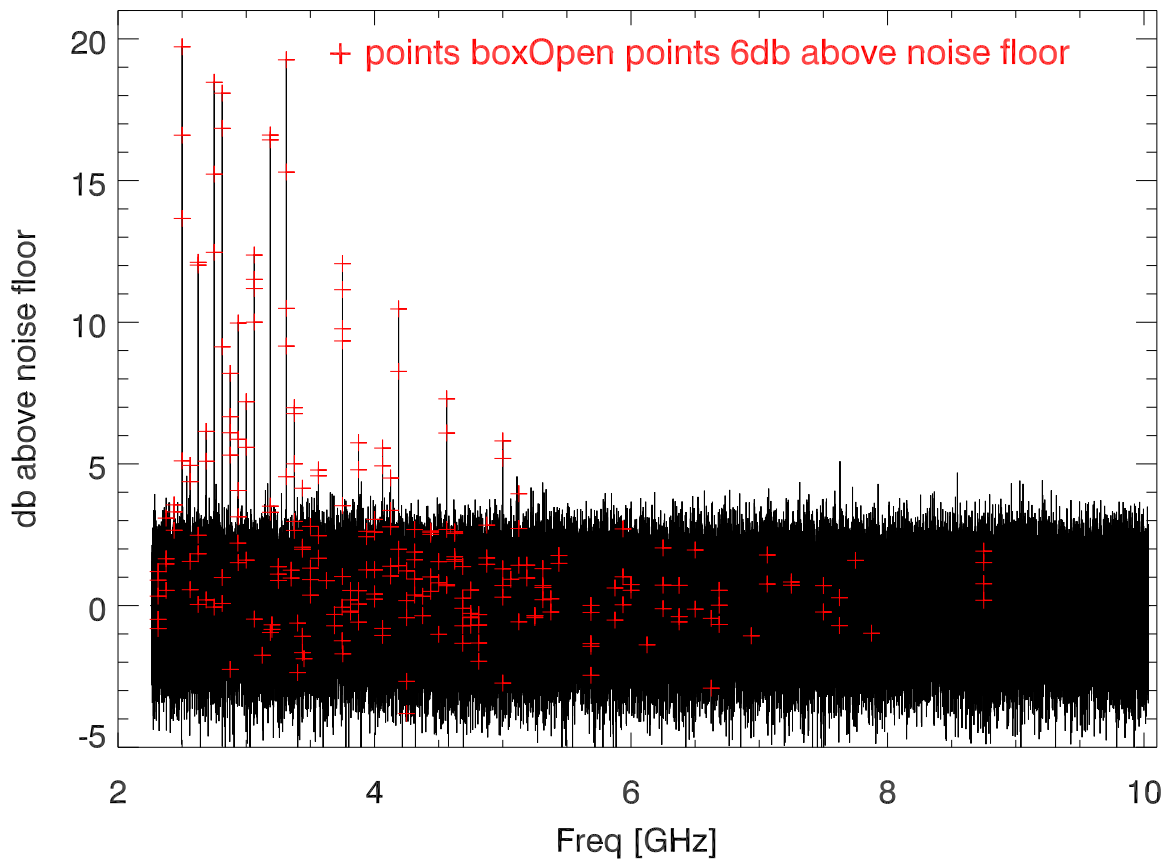

11jan23 dewMon box spectral ratio (measured/noisefloor) Box open

11jan23 dewMon box spectral ratio (measured/noisefloor) Box closed

11jan23 dewMon box spectral ratio (measured/noisefloor) Box closed

11jan23 dewMon box spectral ratio (measured/noisefloor) Box closed