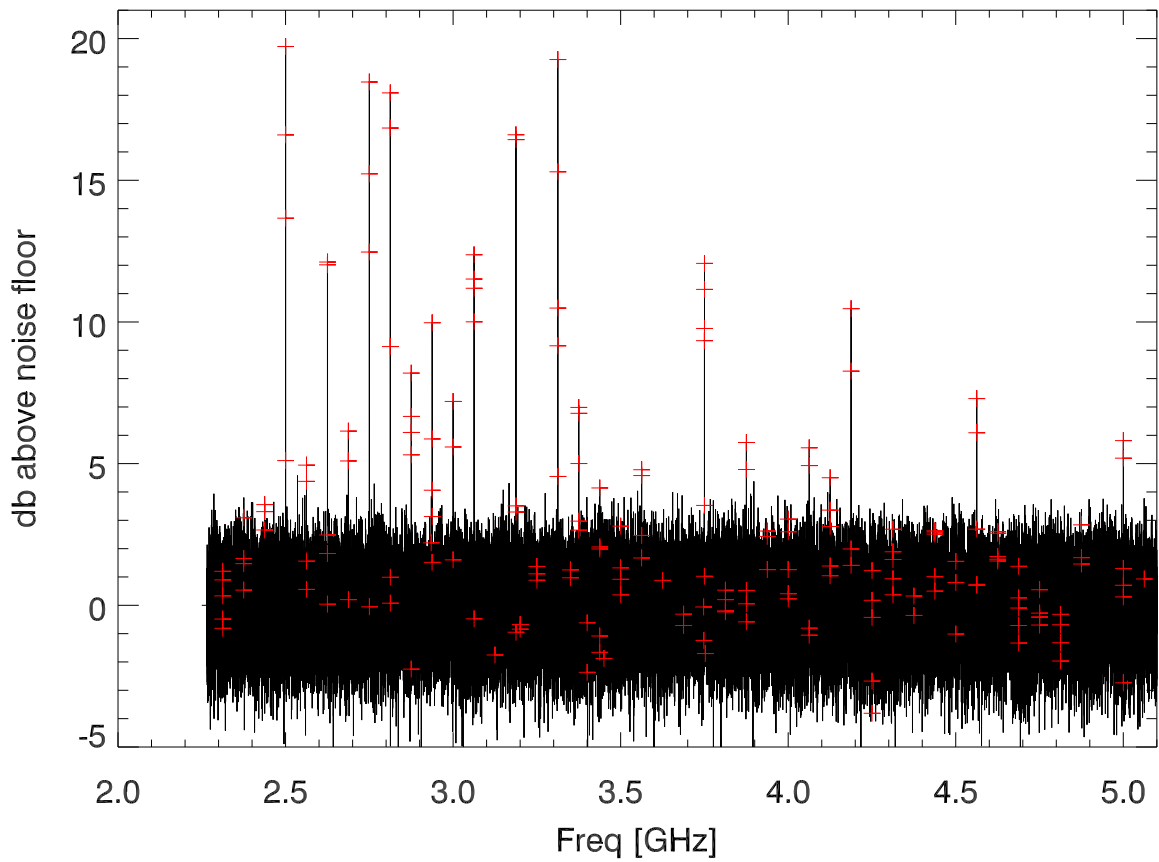

11jan23 dewMon box spectral ratio (measured/noisefloor) Box open

11jan23 dewMon box spectral ratio (measured/noisefloor) Box closed

11jan23 dewMon box spectral ratio (measured/noisefloor) Box closed

11jan23 dewMon box spectral ratio (measured/noisefloor) Box closed