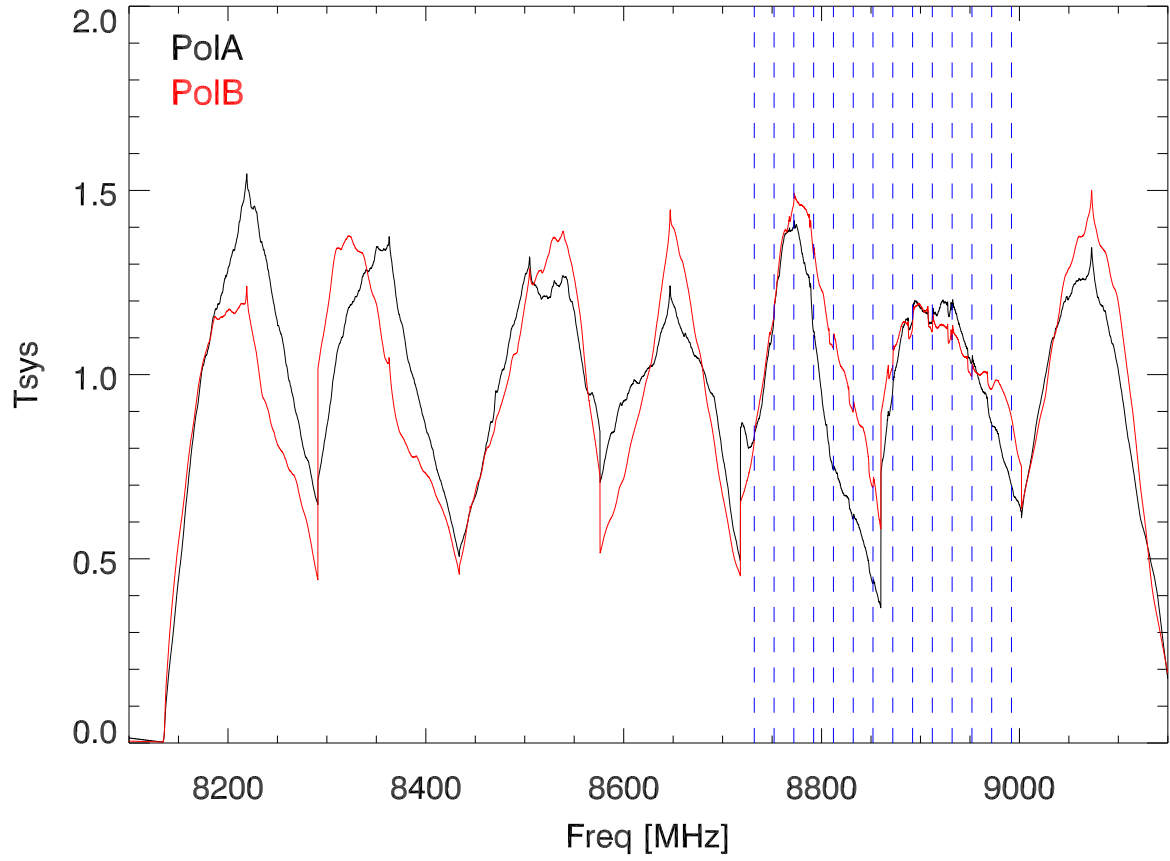

21feb23 xb 70sec avg mas spectra.

rms/mean by freq channel.