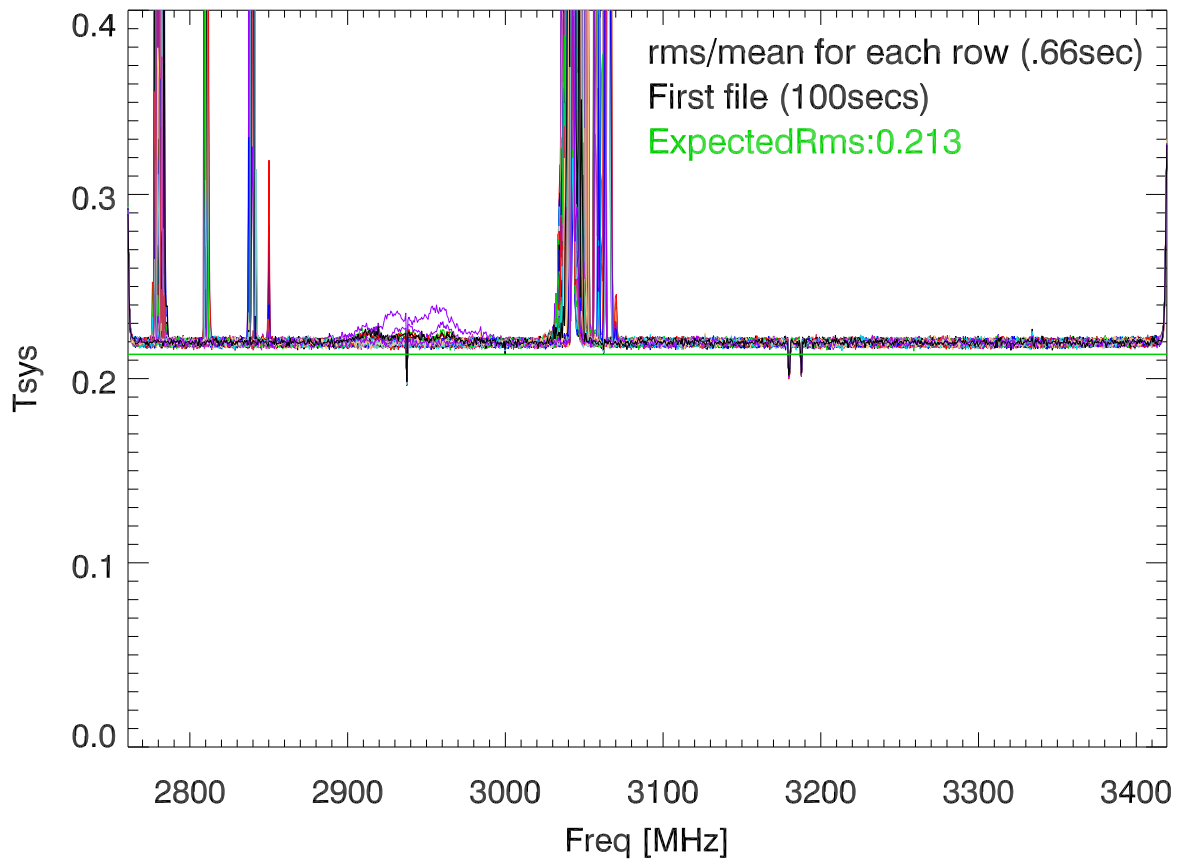

21jun23 rms/mean by freqChan for J0437-4715 (blowup) PoIA

21jun23 rms/mean by freqChan for J0437-4715 (blowup) PoIB