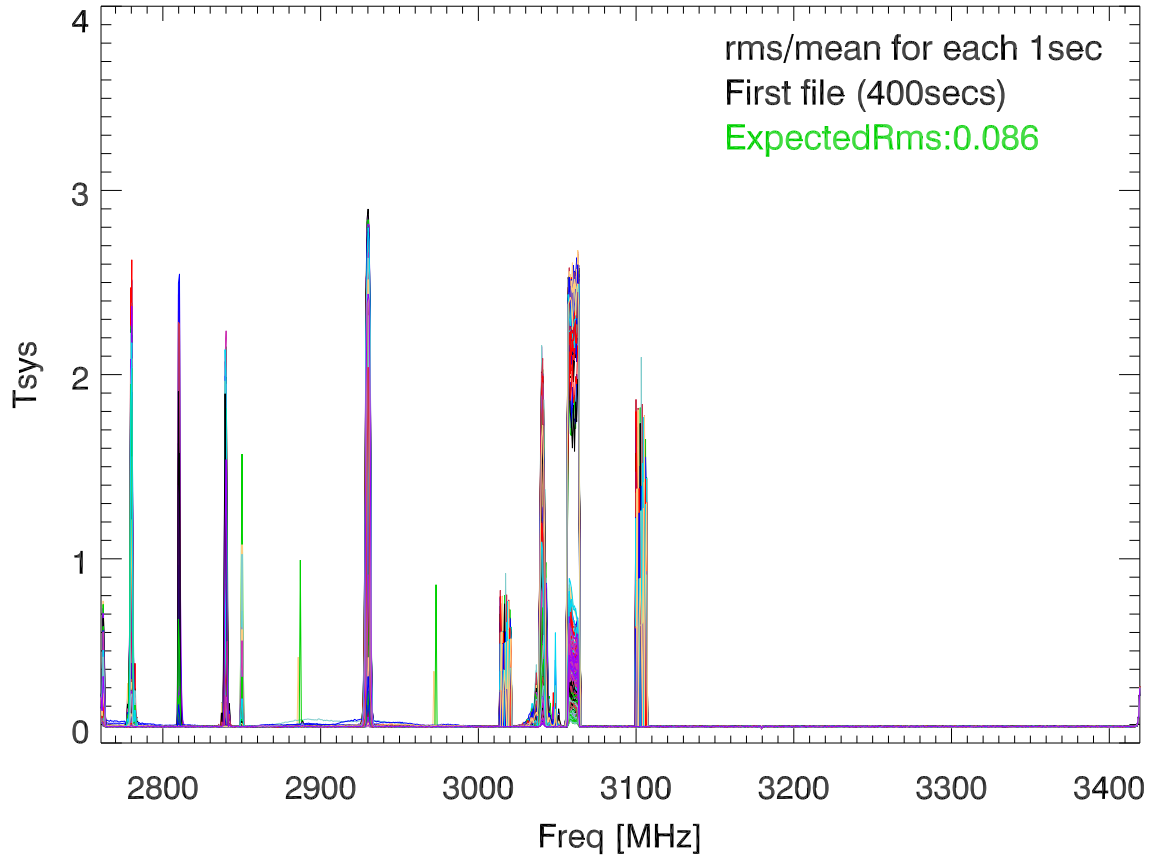

230615 rms/mean by freqChan for B0329+58PoIA

230615 rms/mean by freqChan for B0329+58PoIB