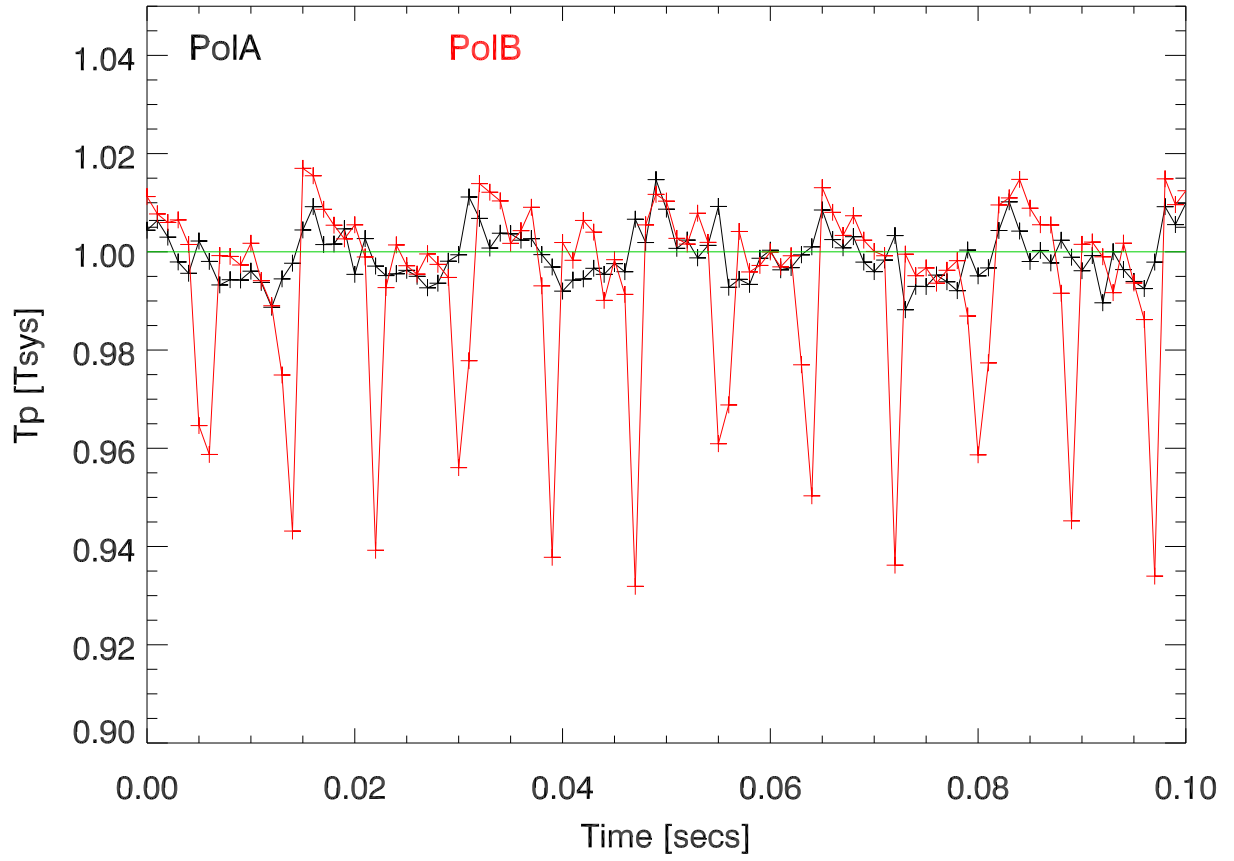

221110 Tp vs Time. (File 800: All on,normal. Cal off.)

Total power spectral magnitude