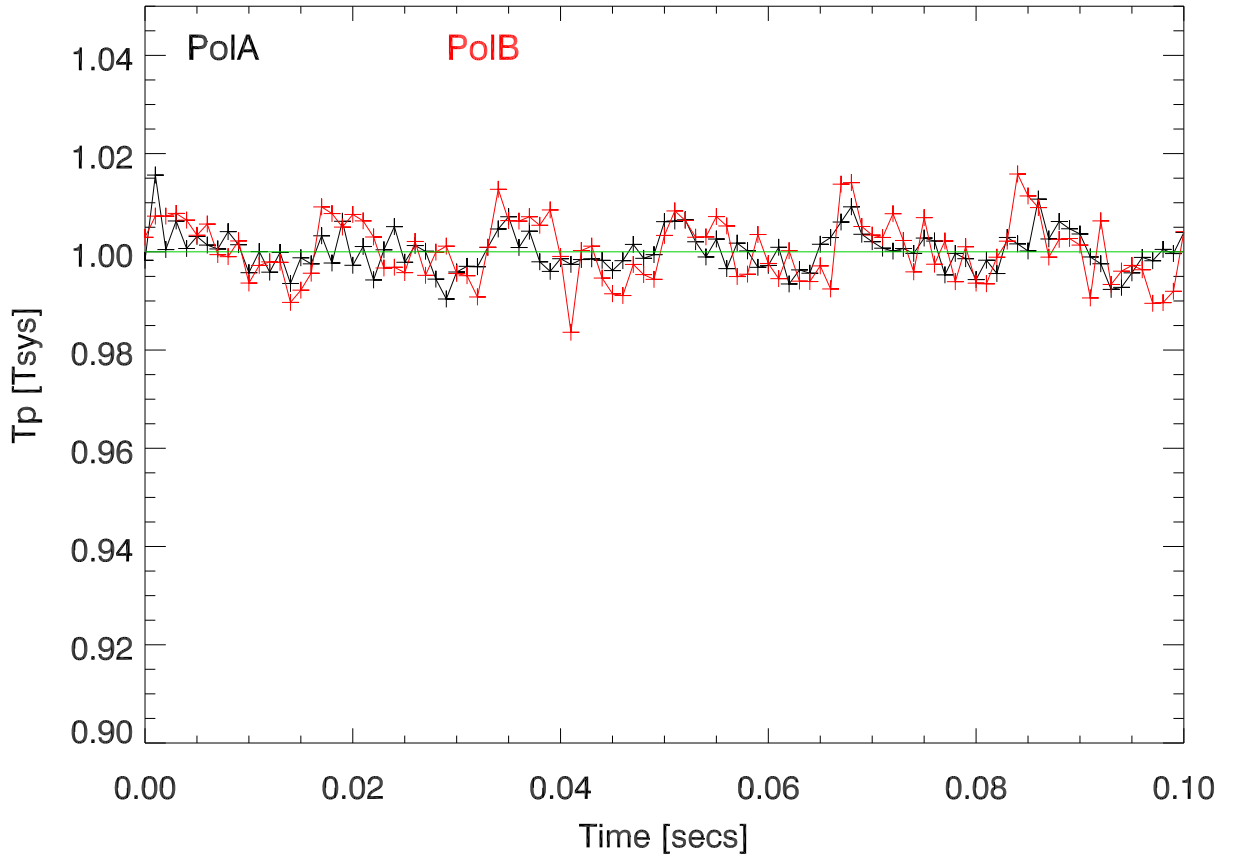

221110 Tp vs Time. (File 700: All on,normal. Cal on.)

Total power spectral magnitude