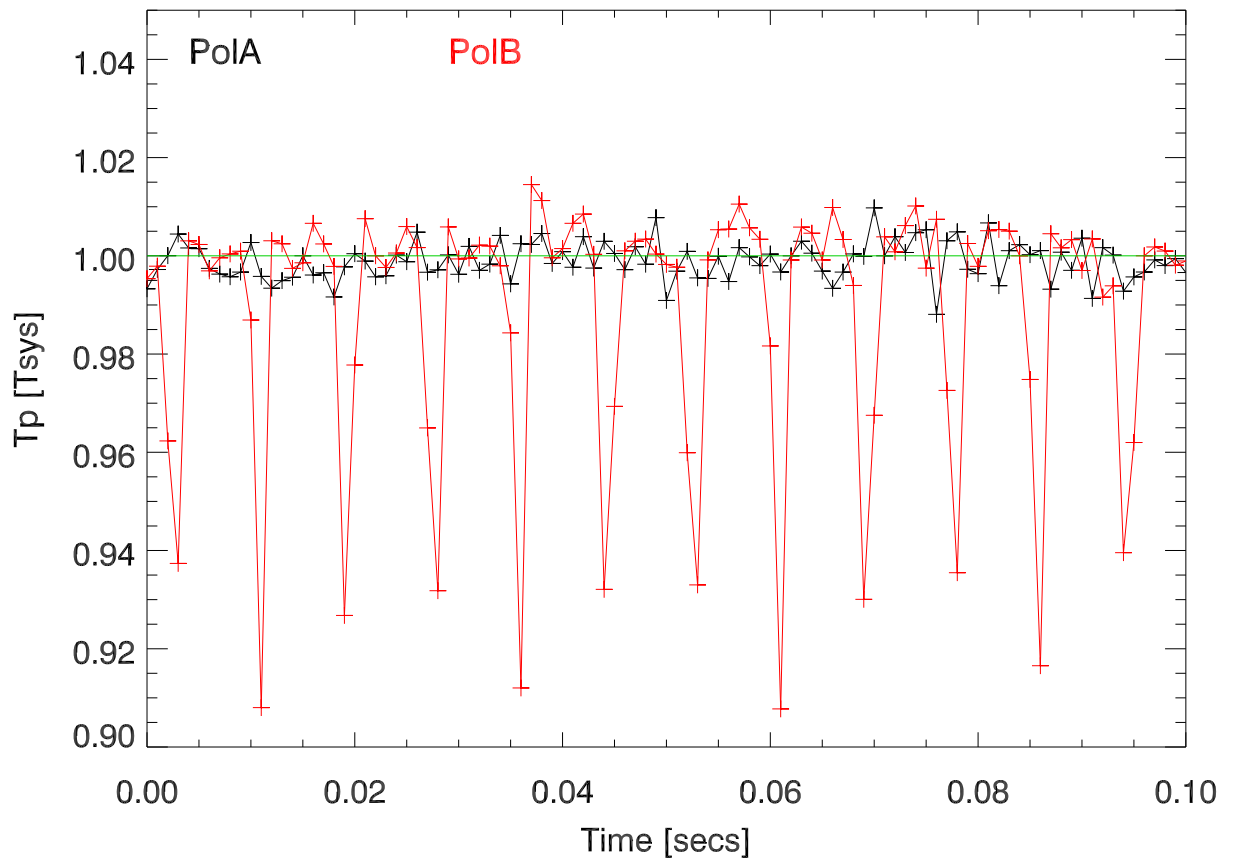

221110 Tp vs Time. (File 400: calFibBufAcOn, cal cables normal)

Total power spectral magnitude