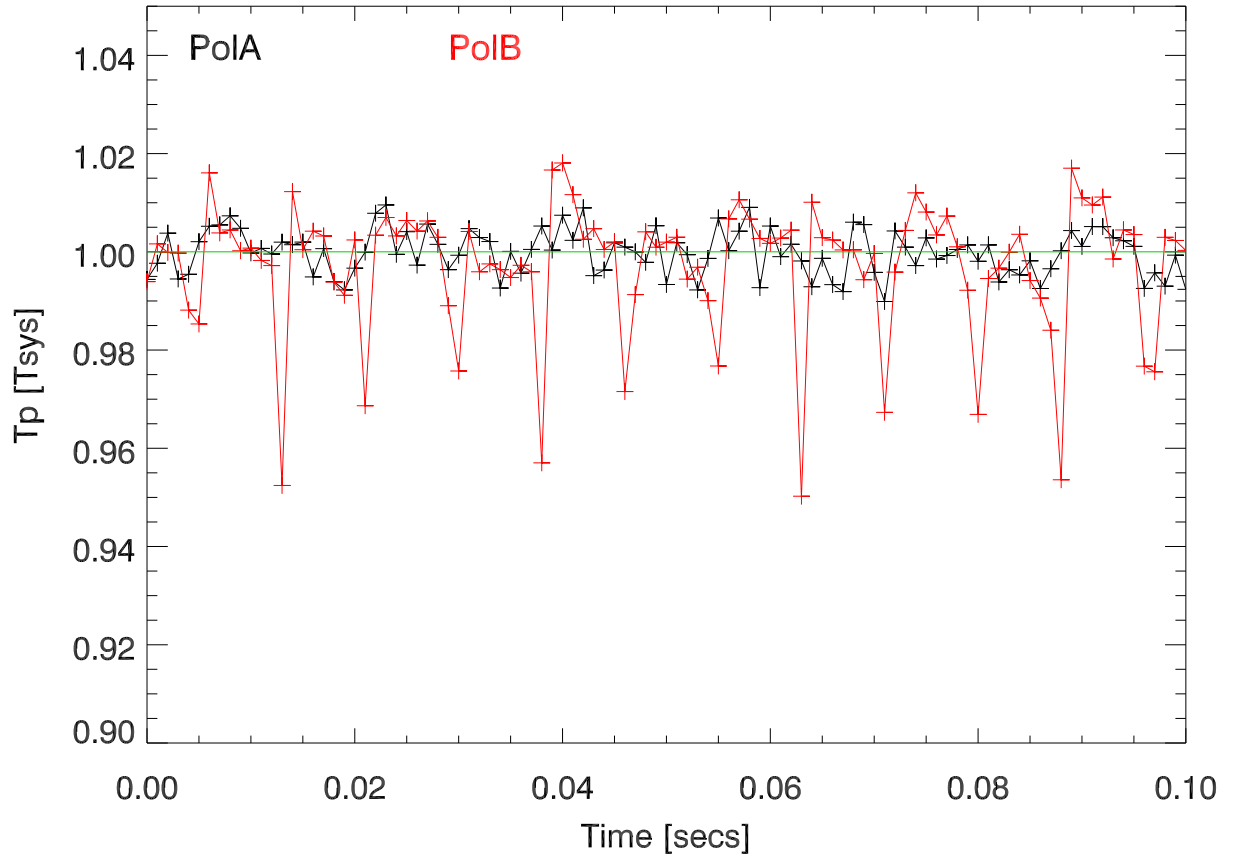

221109 Tp vs Time. (All On)

Total power spectral magnitude