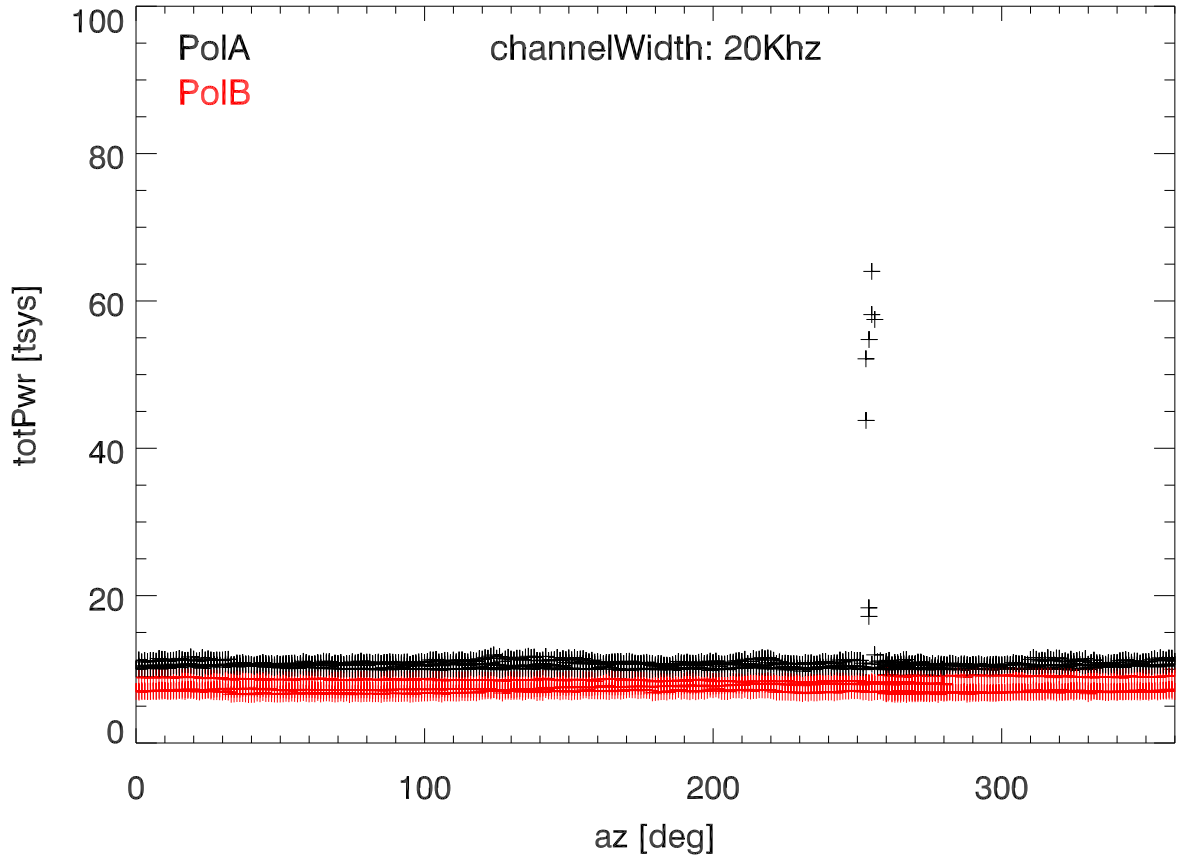

220322 totPwr vs az for 3 az swings: freqChan=2250.0

totPwr vs az for 3 az swings: freqChan=2250.039