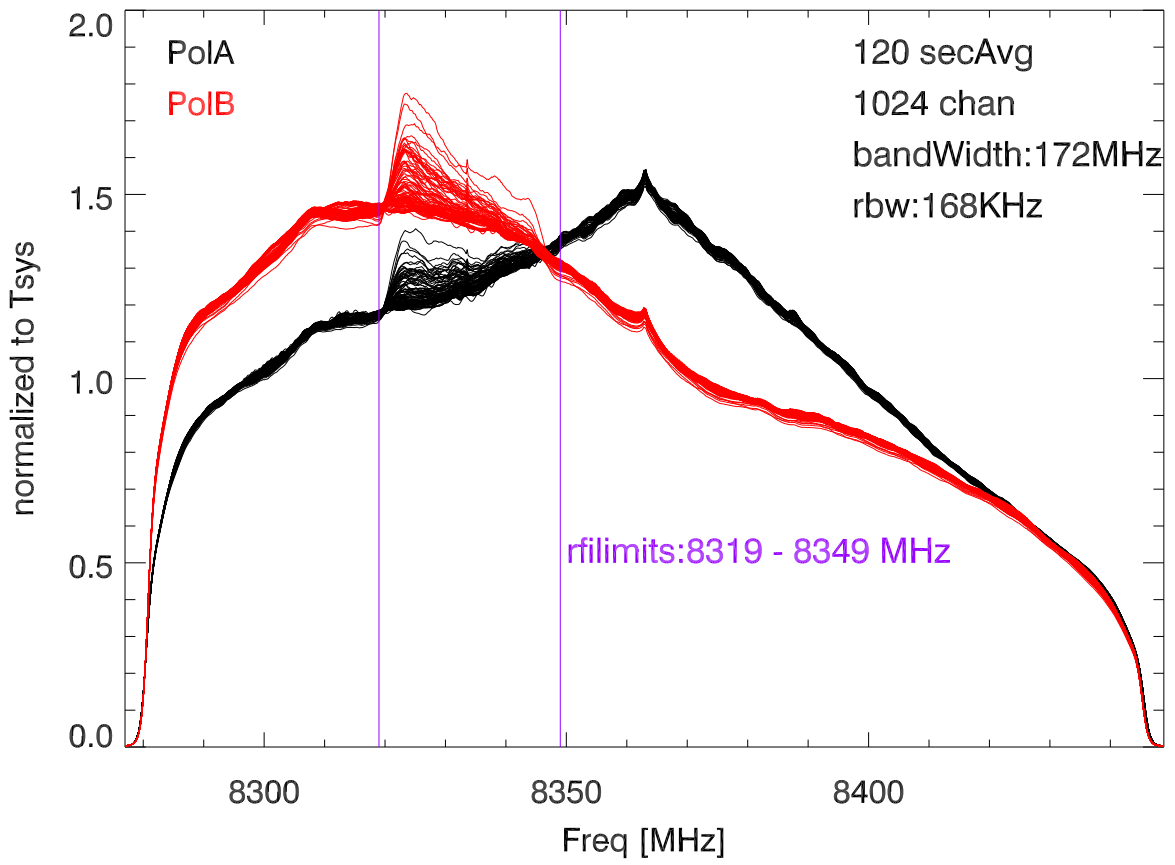

08sep21 avg spectra from 105 az strips. 8350MHz Band

rms/mean by chan for each strip