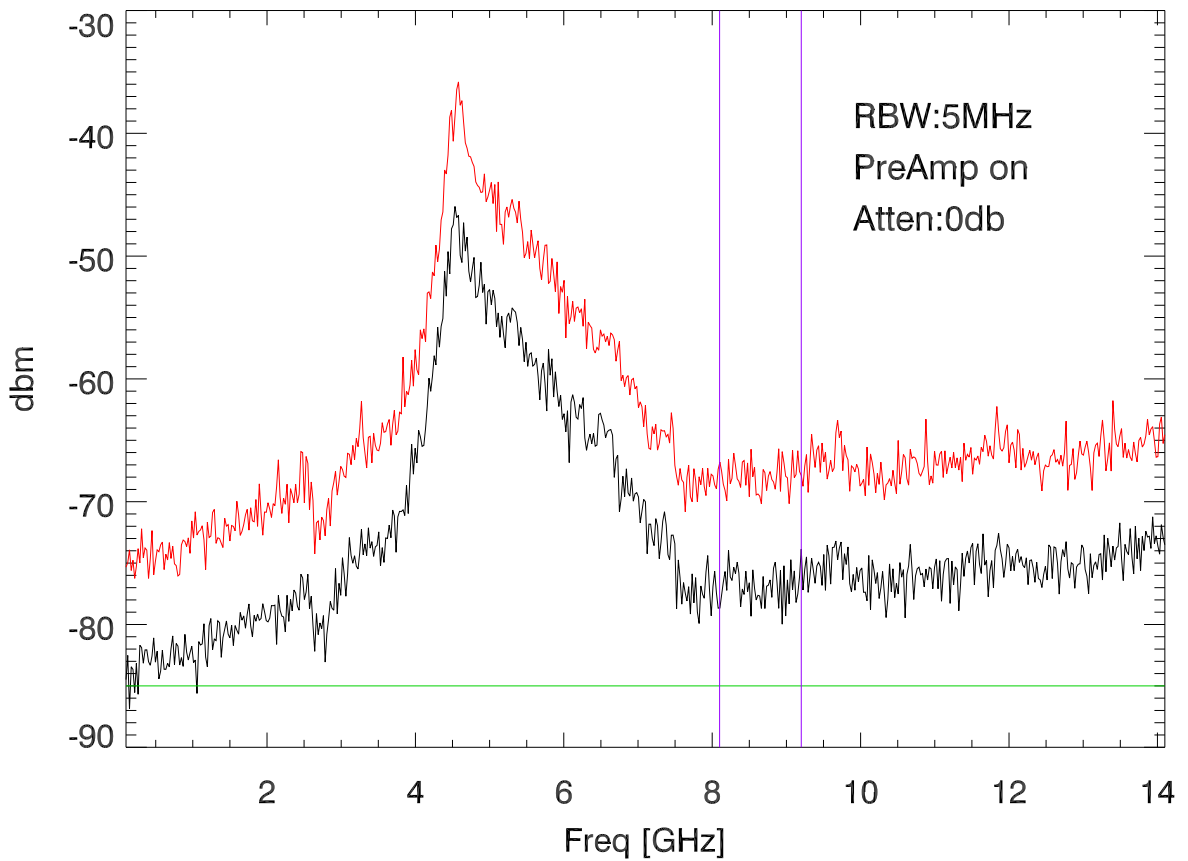

210420 12meter spectrum of sb PolB input to postAmp Chassis.

210420 12meter spectrum of xb PoIB input to postAmp Chassis.

xb PoIB input to postAmp chassis (wider band).

210420 1 to 10 GHz antenna looking south from 12meter