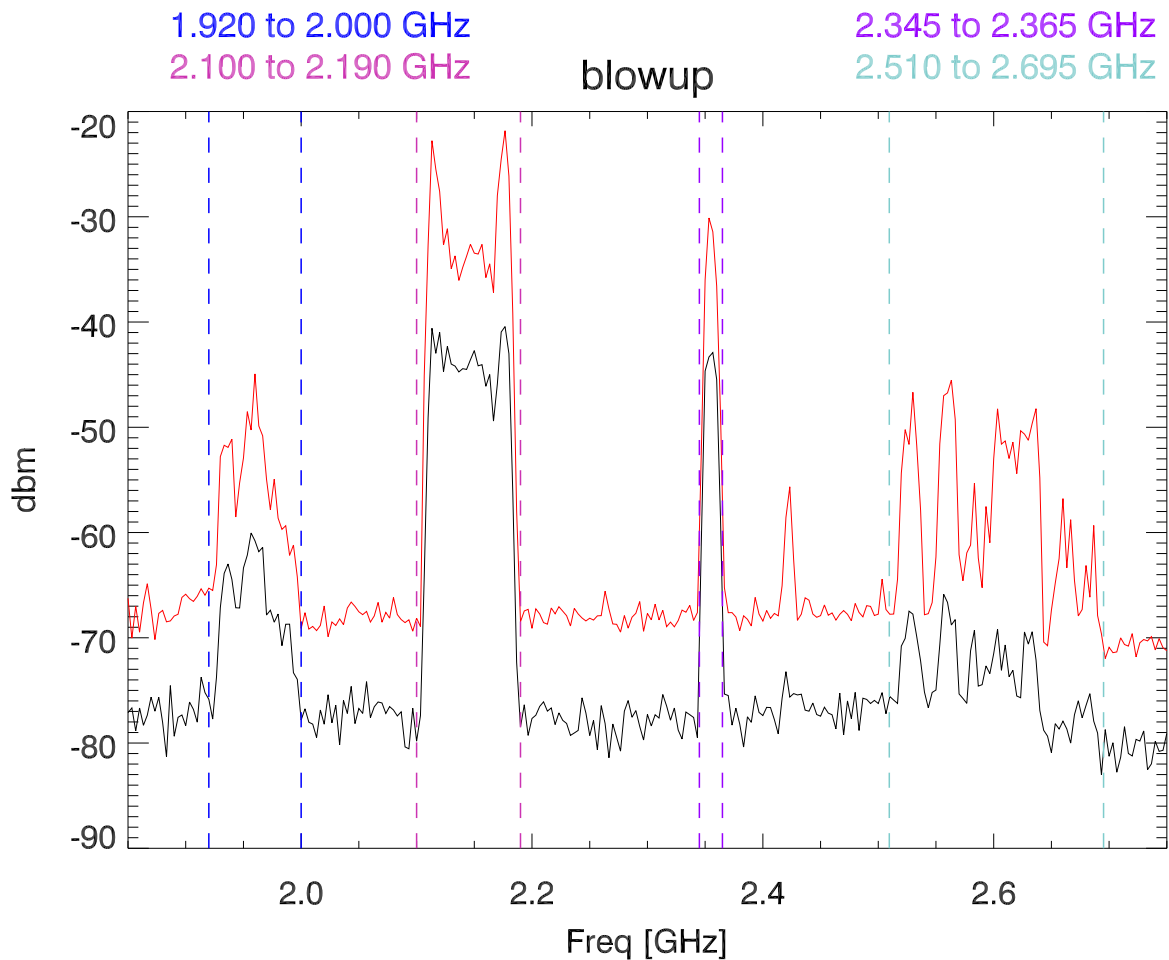

210420 12meter spectrum of sb PolB input to postAmp Chassis.

210420 12meter spectrum of xb PoIB input to postAmp Chassis.

xb PoIB input to postAmp chassis (wider band).

210420 1 to 10 GHz antenna looking south from 12meter