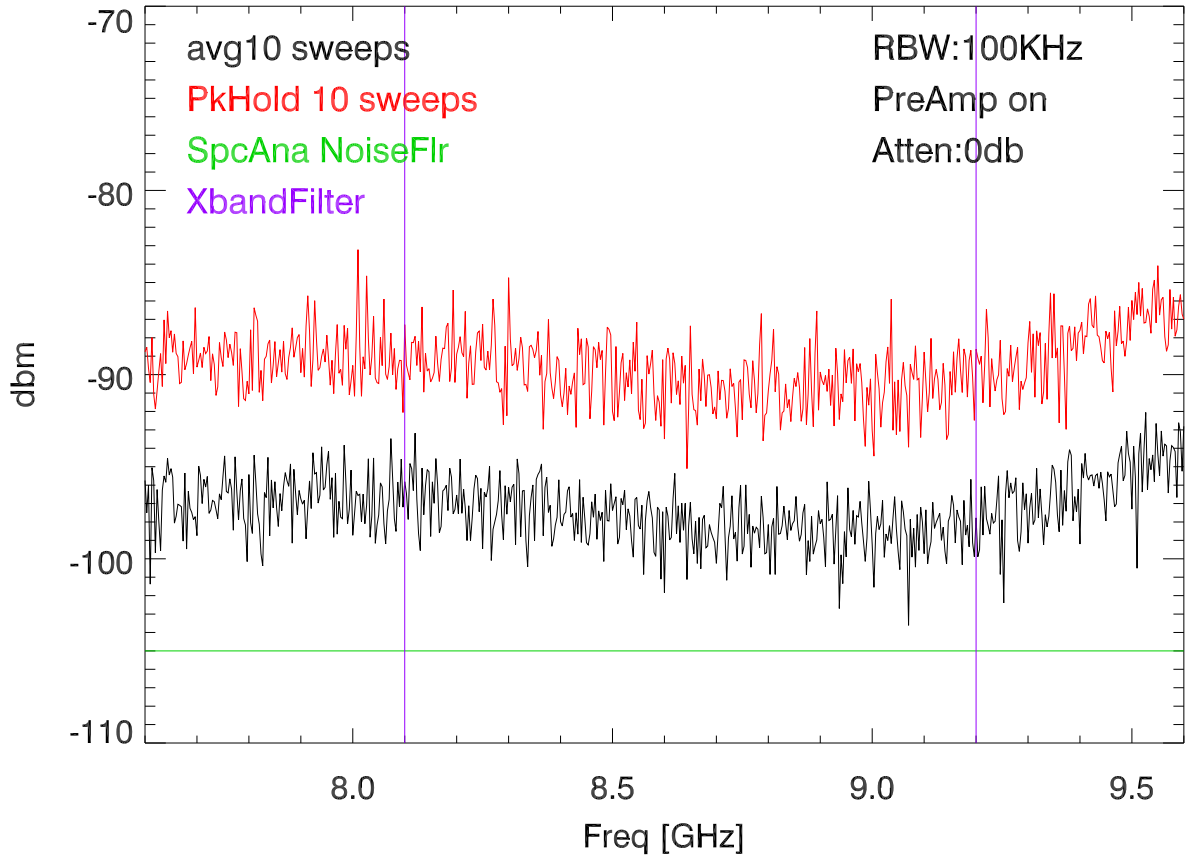

210420 12meter spectrum of sb PolB input to postAmp Chassis.

210420 12meter spectrum of xb PoIB input to postAmp Chassis.

xb PoIB input to postAmp chassis (wider band).

210420 1 to 10 GHz antenna looking south from 12meter