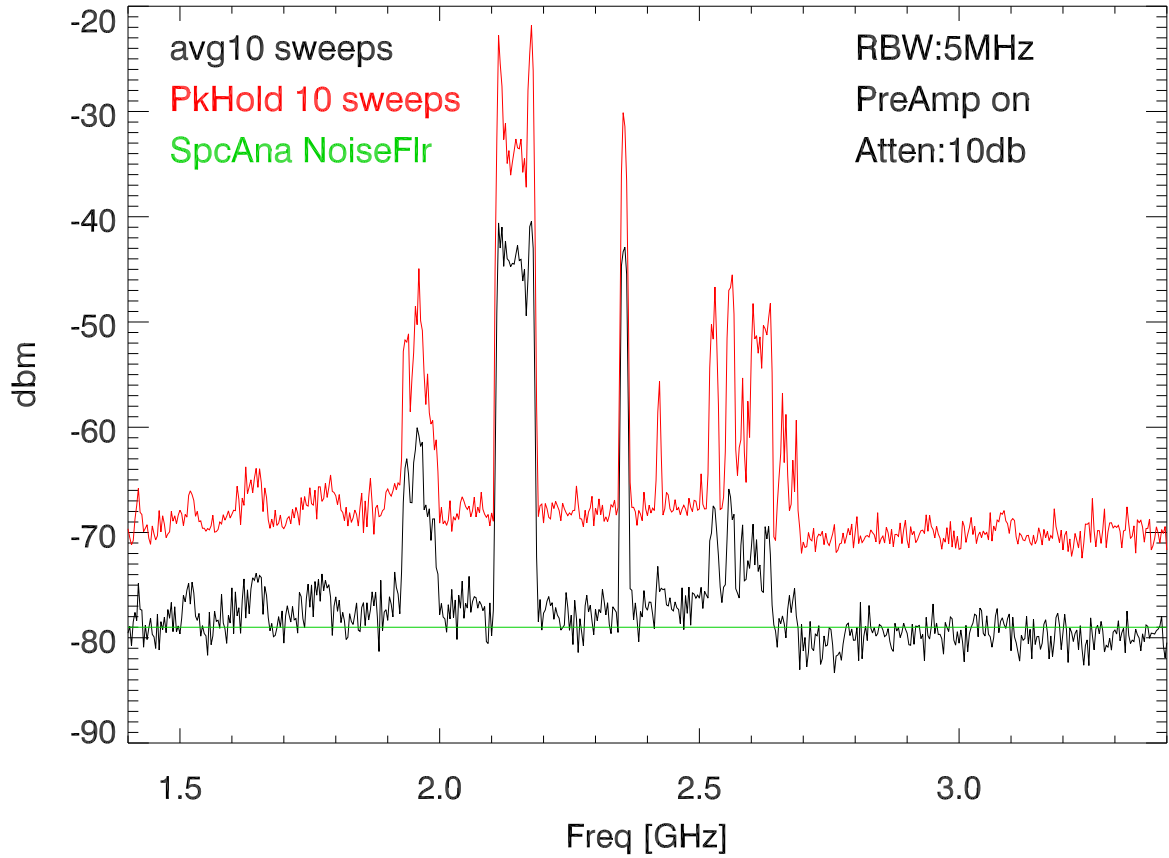

210420 12meter spectrum of sb PolB input to postAmp Chassis.

210420 12meter spectrum of xb PoIB input to postAmp Chassis.

xb PoIB input to postAmp chassis (wider band).

210420 1 to 10 GHz antenna looking south from 12meter