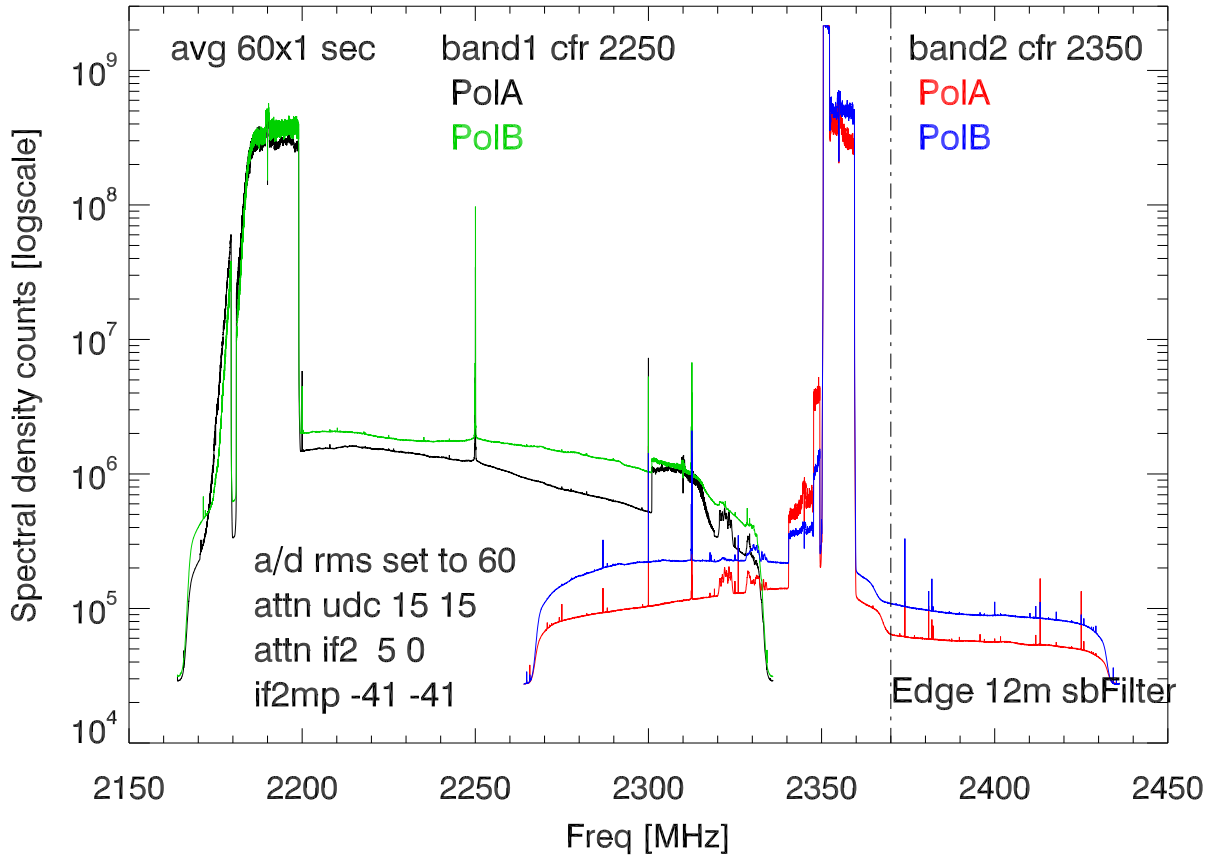

07dec21 12meter sband spectra (10db pad pedestal)

15db pad pedestal