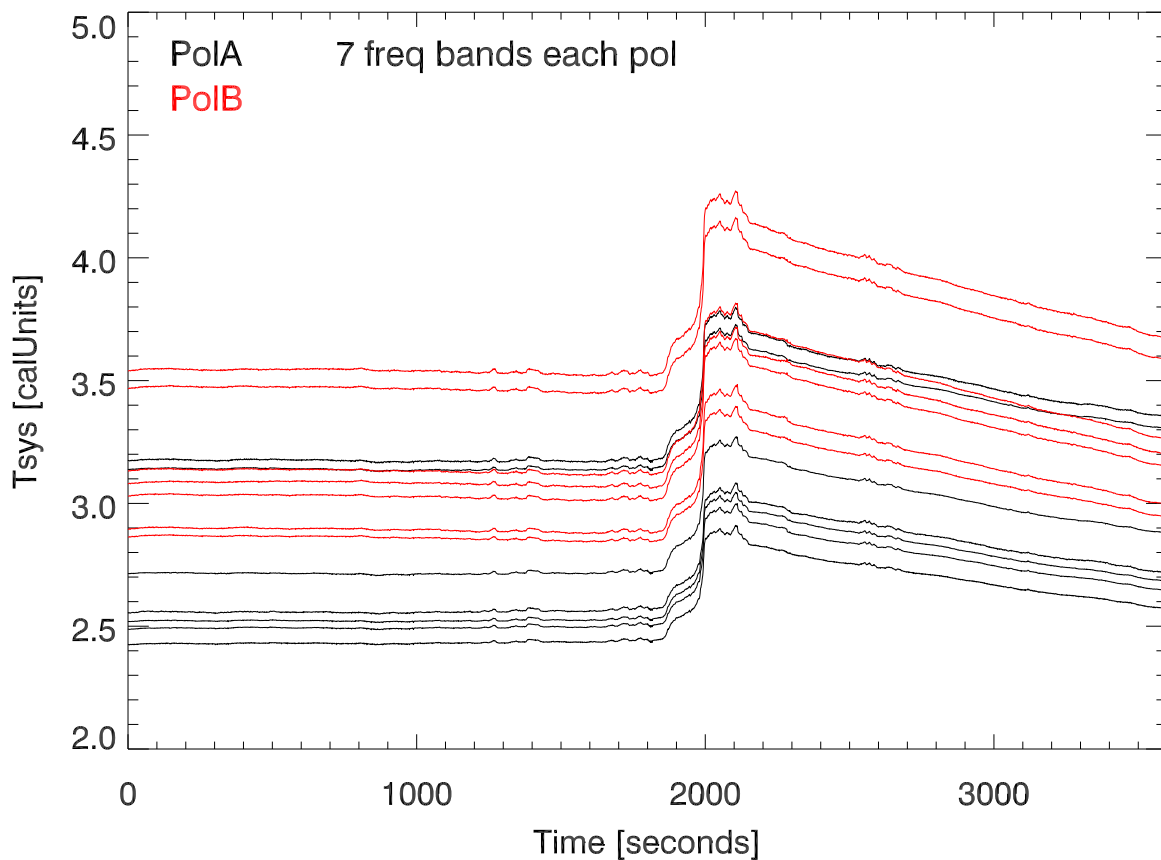

31dec21 12m xband Tsys vs time in calUnits for psr B0329+54

Relative Tsys change vs time for B0329+54