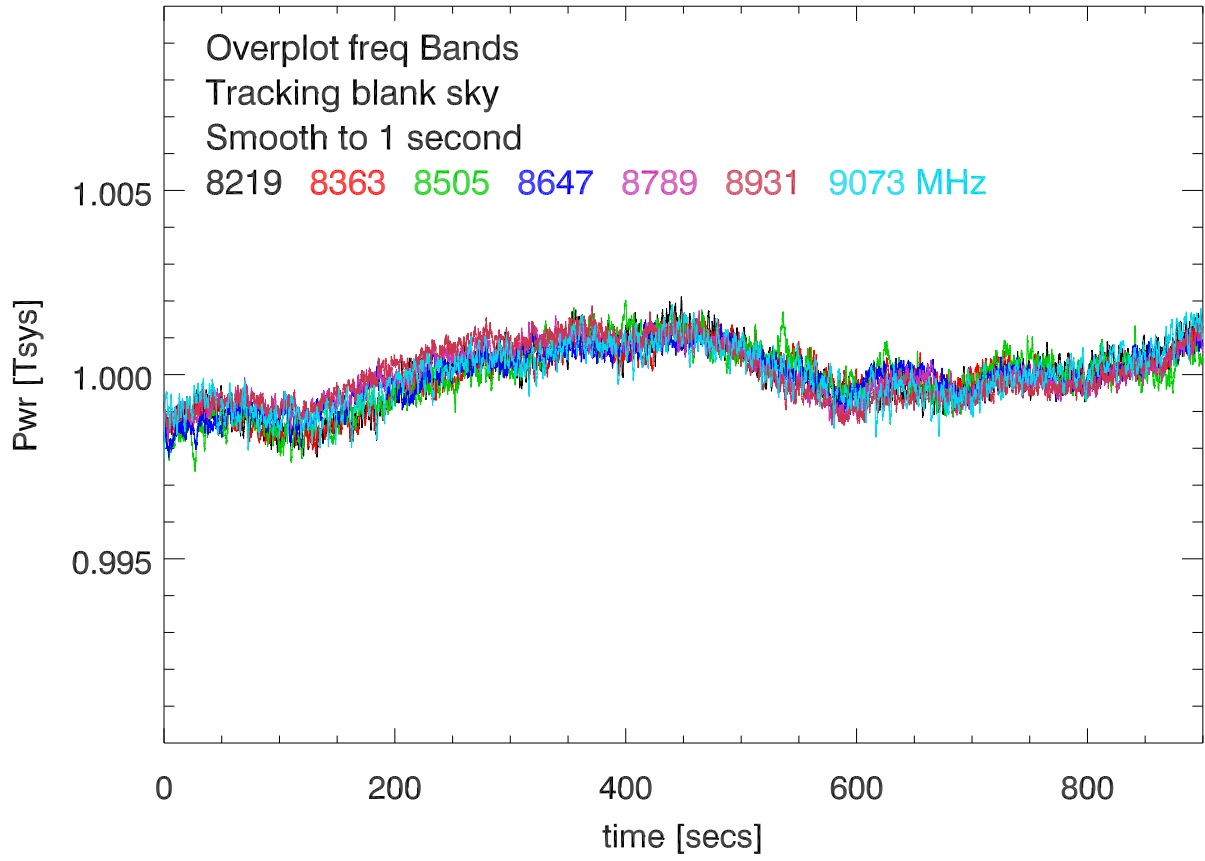

16mar22 Normalized Tsys (calOff) vs time . PoIA

PoIB