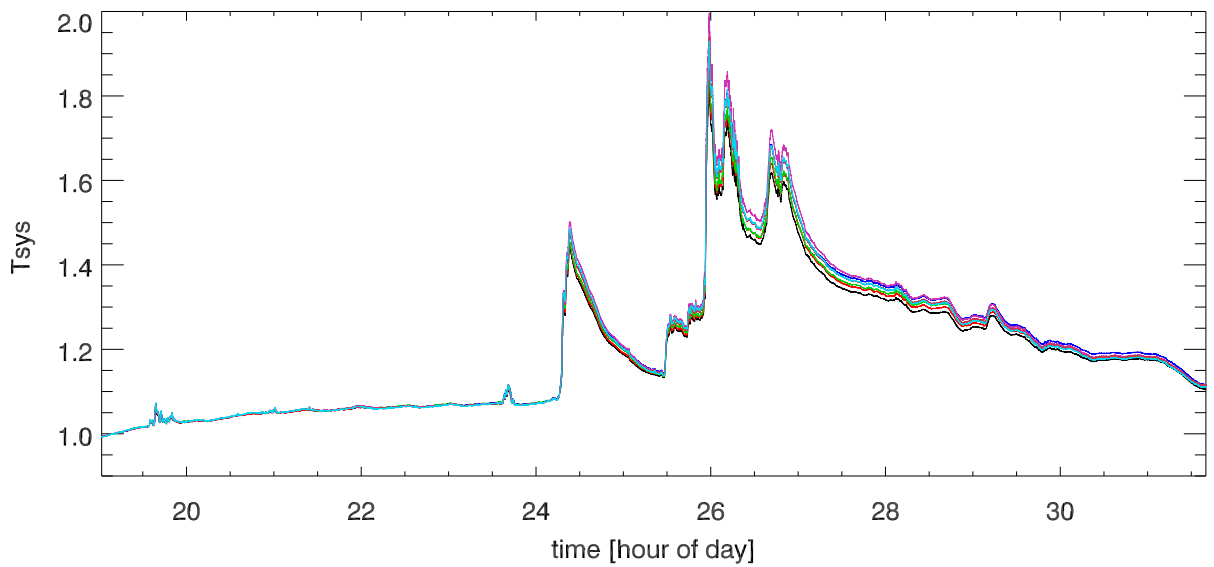

210919 12m totalPwr(172Mhz) vs Hour. OverplotBands. PoIA

PoIB

Pedestal temperature vs time