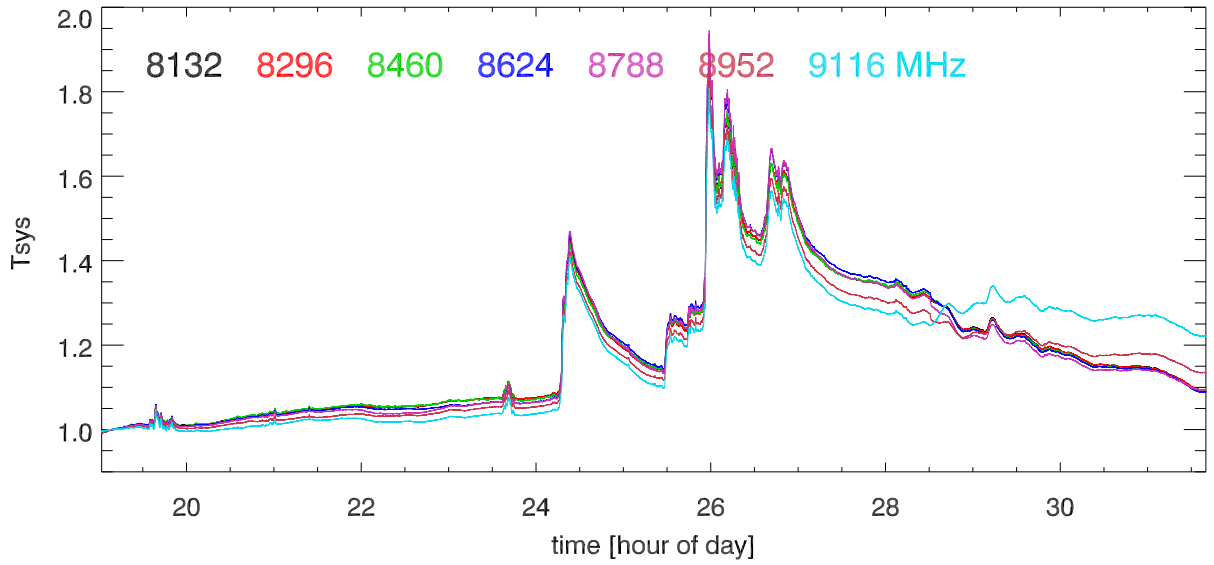

210919 12m totalPwr(172Mhz) vs Hour. OverplotBands. PoIA

PoIB

Pedestal temperature vs time