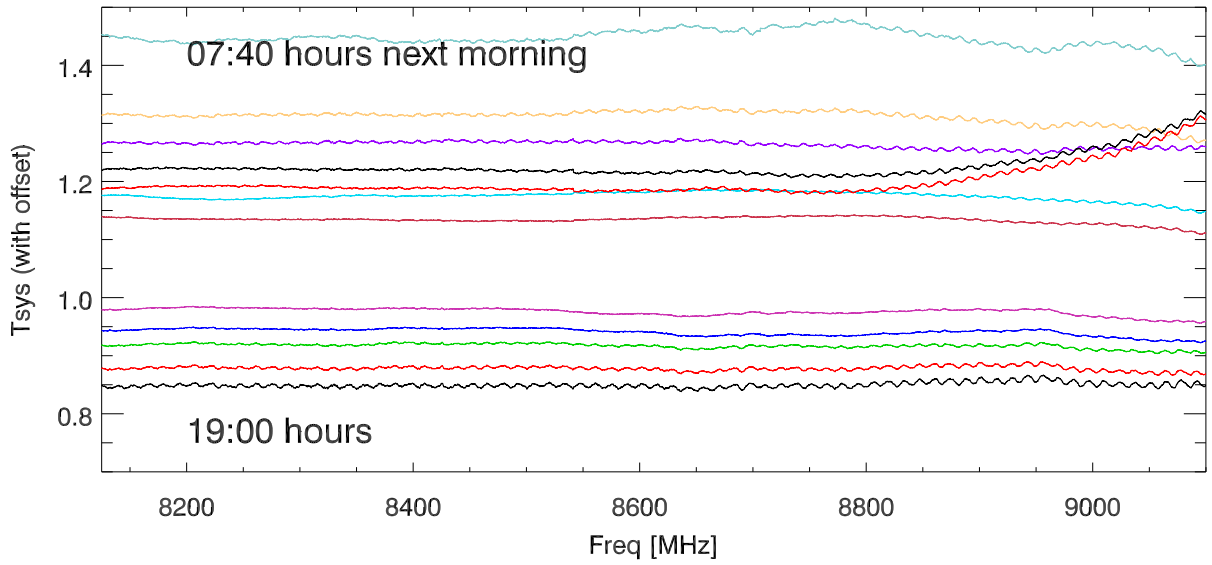

Spectra by hour (normalized to 12hour mean). PoIA

Spectra by hour (normalized to 12 hour mean). PoIB

Blowup spectra 8400 to 8600 Mhz. Normalize to each hour