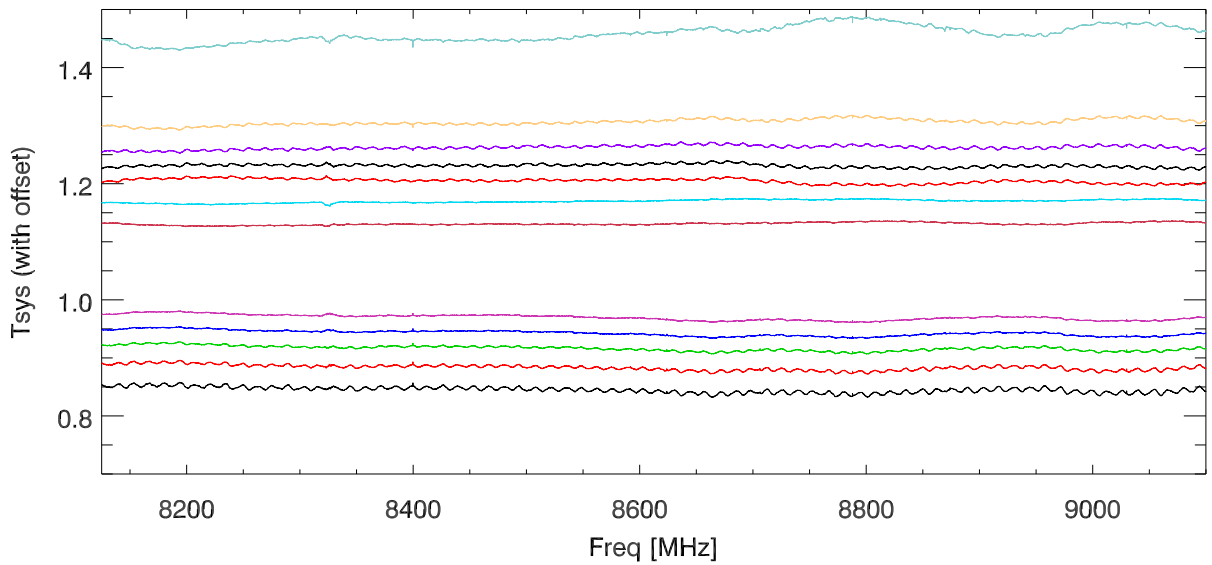

Spectra by hour (normalized to 12hour mean). PoIA

Spectra by hour (normalized to 12 hour mean). PoIB

Blowup spectra 8400 to 8600 Mhz. Normalize to each hour