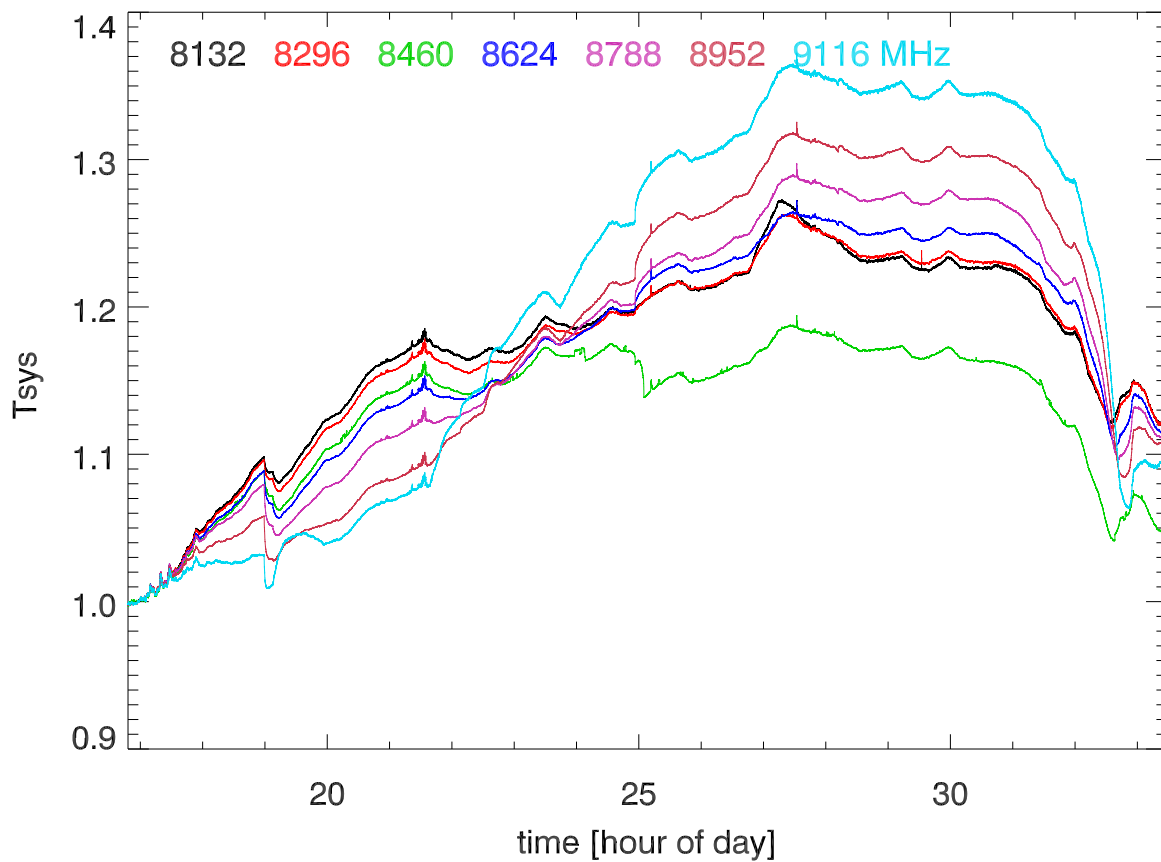

210701 12m totalPwr(172Mhz) vs Hour. OverplotBands. PoIA

PoIB