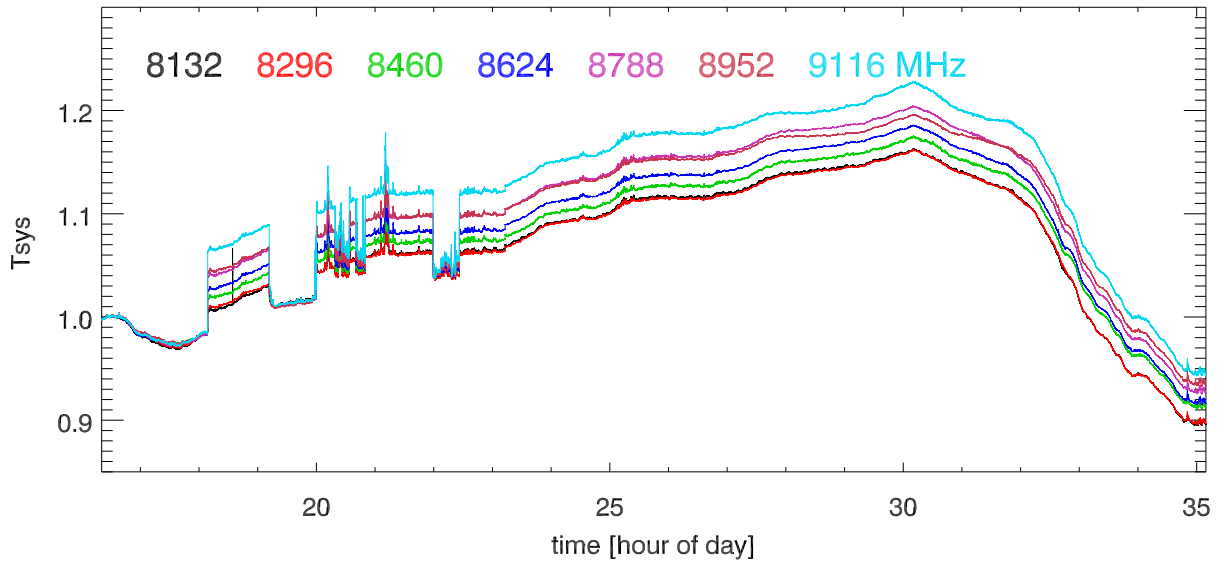

210521 12m totalPwr(172Mhz) vs Hour. OverplotBands. PoIA

PoIB

Pedestal temperature vs time