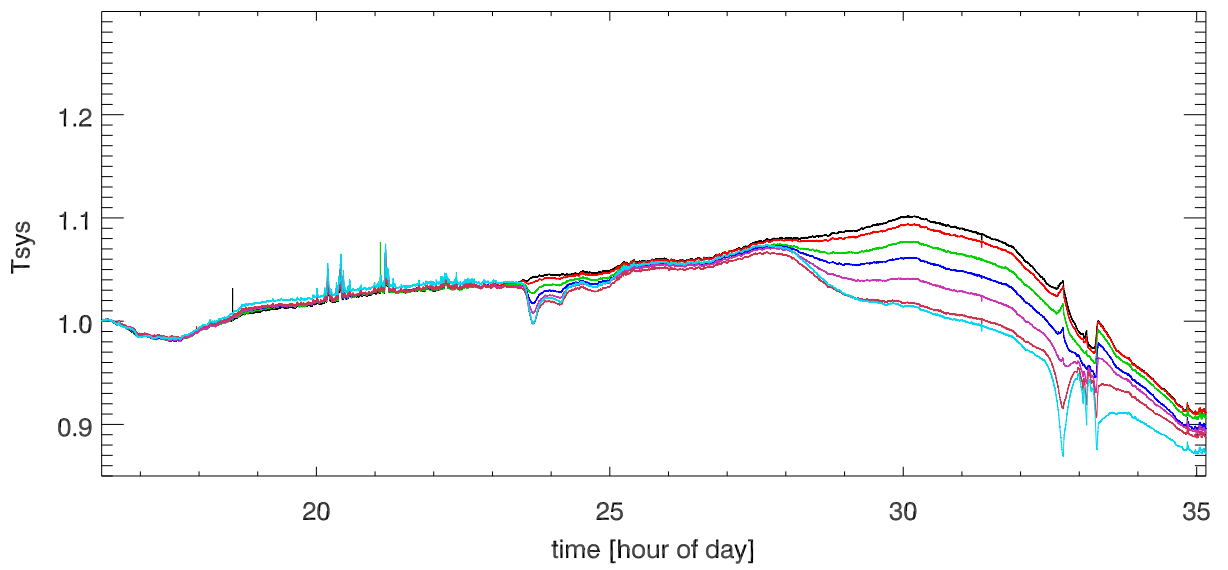

210521 12m totalPwr(172Mhz) vs Hour. OverplotBands. PoIA

PoIB

Pedestal temperature vs time