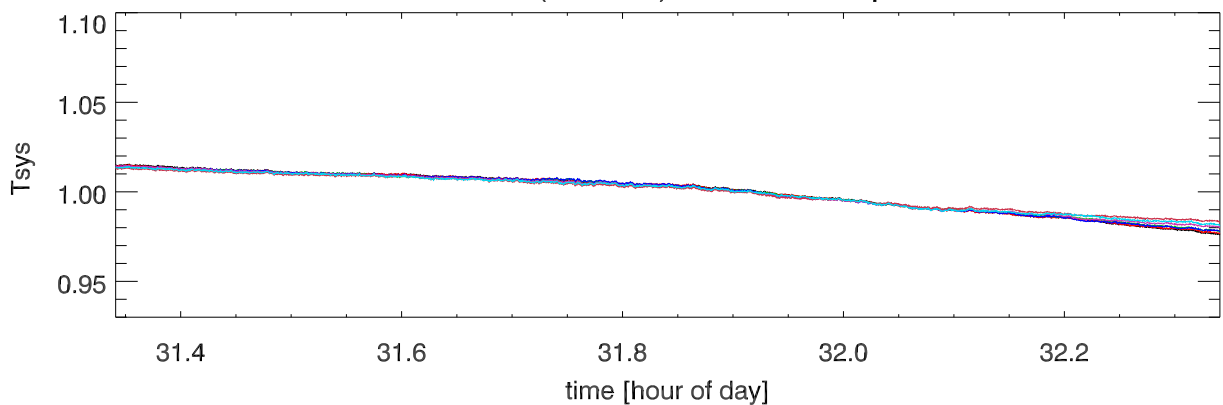

210521 12m totalPwr(172Mhz) vs hour. OverplotBands. PoIA

210521 12m totalPwr(172Mhz) vs hour. OverplotBands. PoIB

210521 12m totalPwr(172Mhz) vs hour. OverplotBands. PoIA

210521 12m totalPwr(172Mhz) vs hour. OverplotBands. PoIB