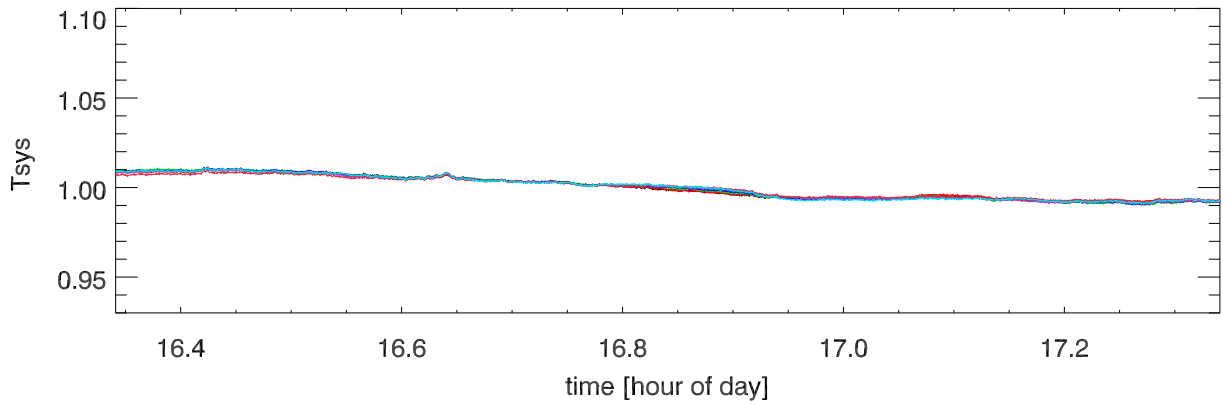

210521 12m totalPwr(172Mhz) vs hour. OverplotBands. PoIA

210521 12m totalPwr(172Mhz) vs hour. OverplotBands. PoIB

210521 12m totalPwr(172Mhz) vs hour. OverplotBands. PoIA

210521 12m totalPwr(172Mhz) vs hour. OverplotBands. PoIB