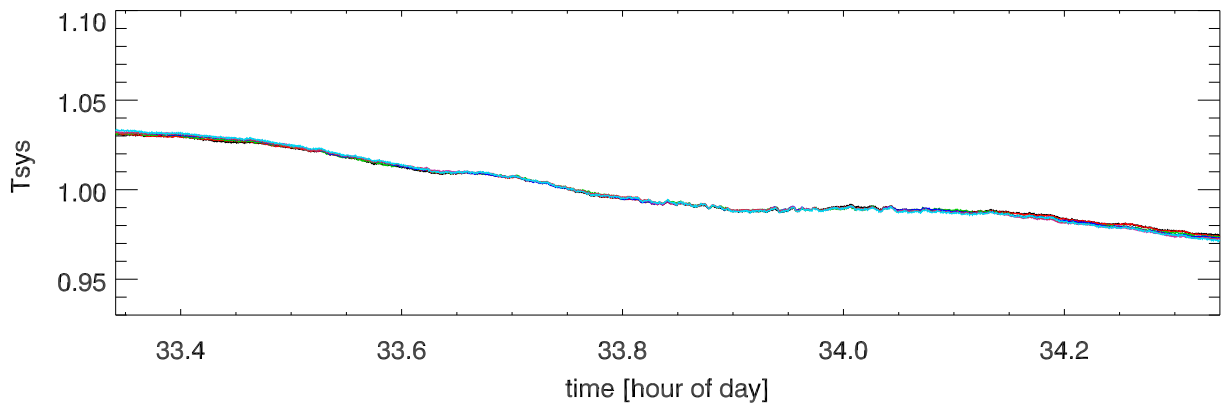

210521 12m totalPwr(172Mhz) vs hour. OverplotBands. PoIA

210521 12m totalPwr(172Mhz) vs hour. OverplotBands. PoIB

210521 12m totalPwr(172Mhz) vs hour. OverplotBands. PoIA

210521 12m totalPwr(172Mhz) vs hour. OverplotBands. PoIB