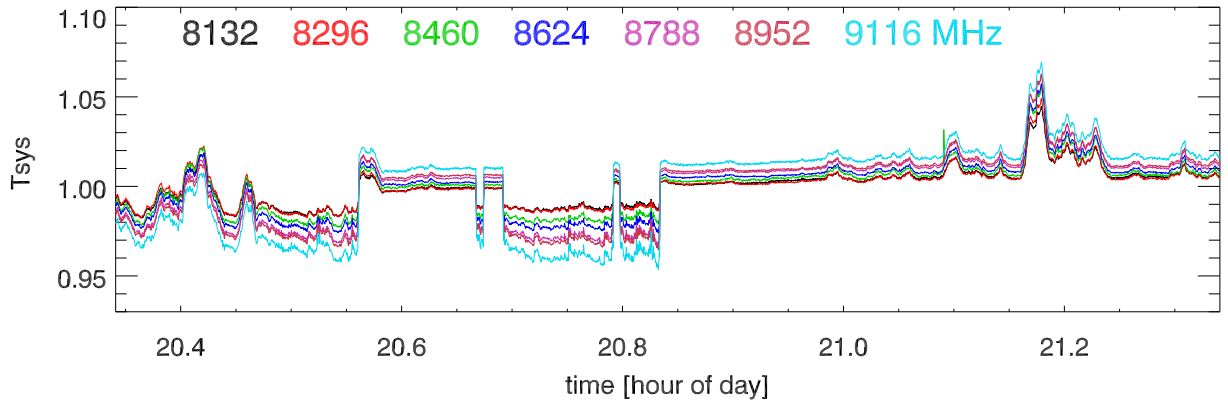

210521 12m totalPwr(172Mhz) vs hour. OverplotBands. PoIA

210521 12m totalPwr(172Mhz) vs hour. OverplotBands. PoIB

210521 12m totalPwr(172Mhz) vs hour. OverplotBands. PoIA

210521 12m totalPwr(172Mhz) vs hour. OverplotBands. PoIB