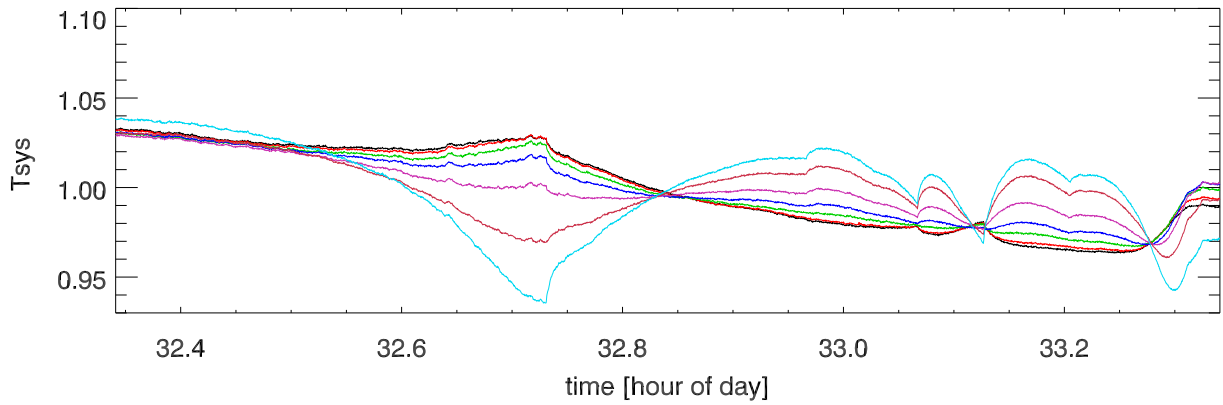

210521 12m totalPwr(172Mhz) vs hour. OverplotBands. PoIA

210521 12m totalPwr(172Mhz) vs hour. OverplotBands. PoIB

210521 12m totalPwr(172Mhz) vs hour. OverplotBands. PoIA

210521 12m totalPwr(172Mhz) vs hour. OverplotBands. PoIB