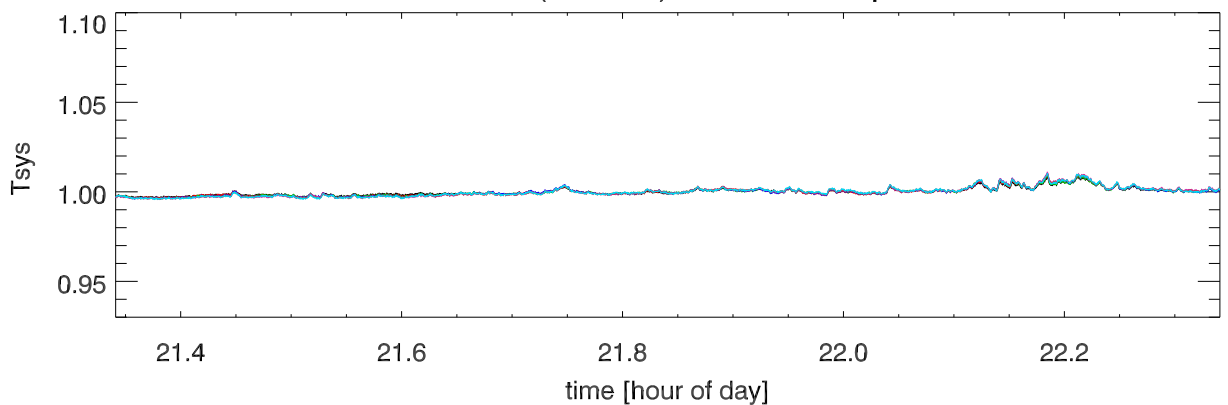

210521 12m totalPwr(172Mhz) vs hour. OverplotBands. PoIA

210521 12m totalPwr(172Mhz) vs hour. OverplotBands. PoIB

210521 12m totalPwr(172Mhz) vs hour. OverplotBands. PoIA

210521 12m totalPwr(172Mhz) vs hour. OverplotBands. PoIB