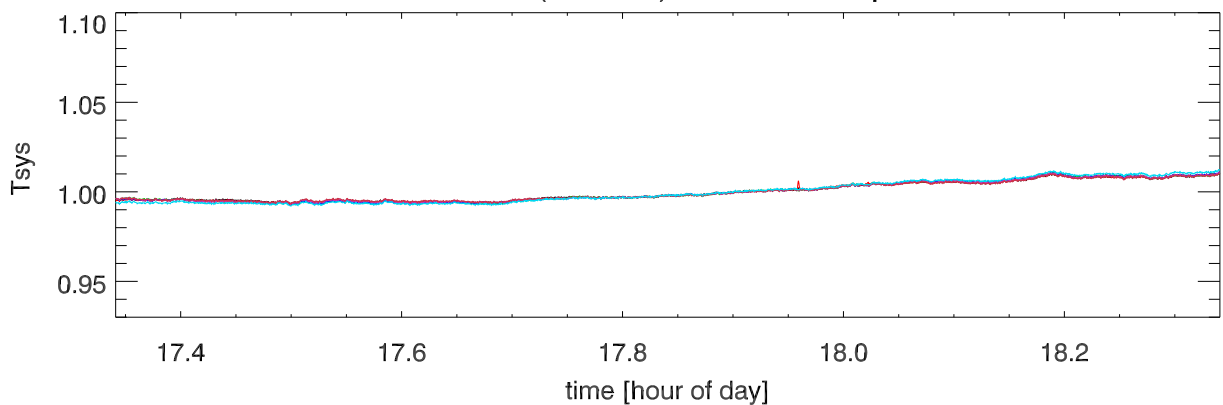

210521 12m totalPwr(172Mhz) vs hour. OverplotBands. PoIA

210521 12m totalPwr(172Mhz) vs hour. OverplotBands. PoIB

210521 12m totalPwr(172Mhz) vs hour. OverplotBands. PoIA

210521 12m totalPwr(172Mhz) vs hour. OverplotBands. PoIB