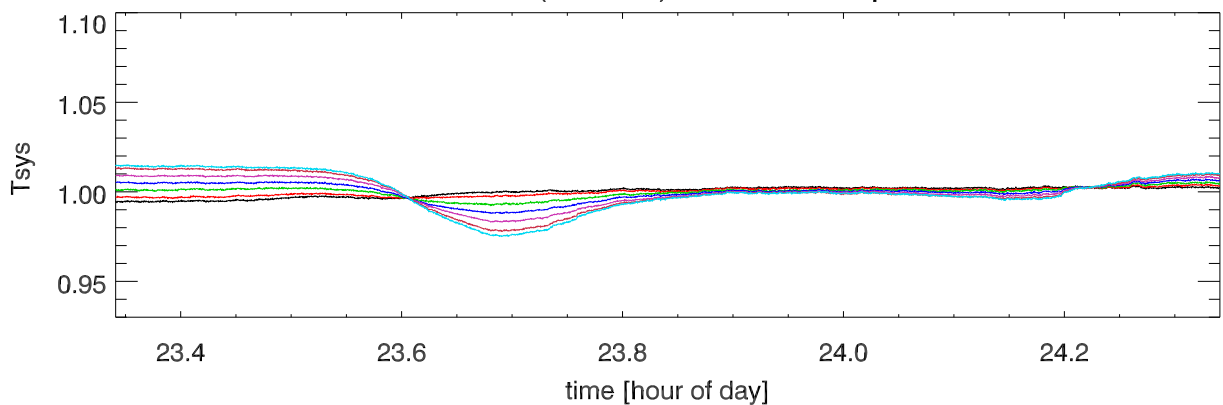

210521 12m totalPwr(172Mhz) vs hour. OverplotBands. PoIA

210521 12m totalPwr(172Mhz) vs hour. OverplotBands. PoIB

210521 12m totalPwr(172Mhz) vs hour. OverplotBands. PoIA

210521 12m totalPwr(172Mhz) vs hour. OverplotBands. PoIB