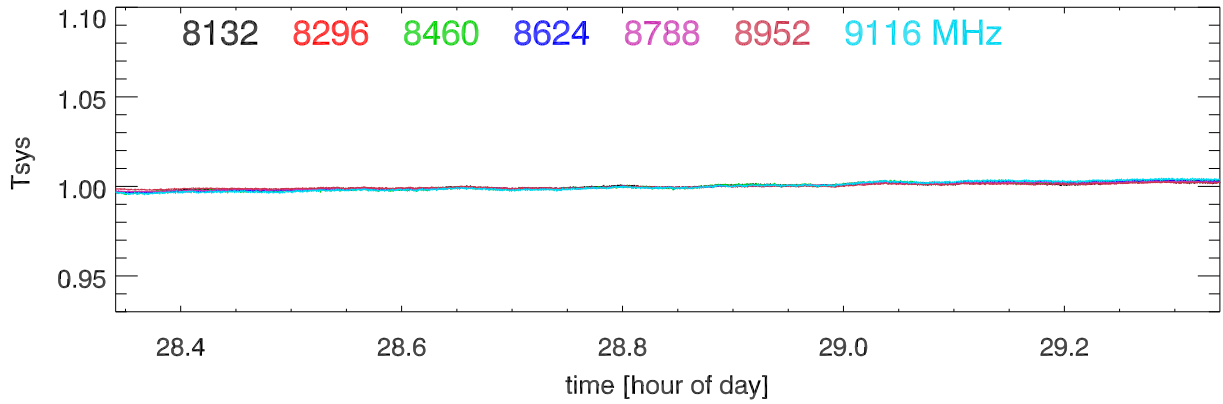

210521 12m totalPwr(172Mhz) vs hour. OverplotBands. PoIA

210521 12m totalPwr(172Mhz) vs hour. OverplotBands. PoIB

210521 12m totalPwr(172Mhz) vs hour. OverplotBands. PoIA

210521 12m totalPwr(172Mhz) vs hour. OverplotBands. PoIB