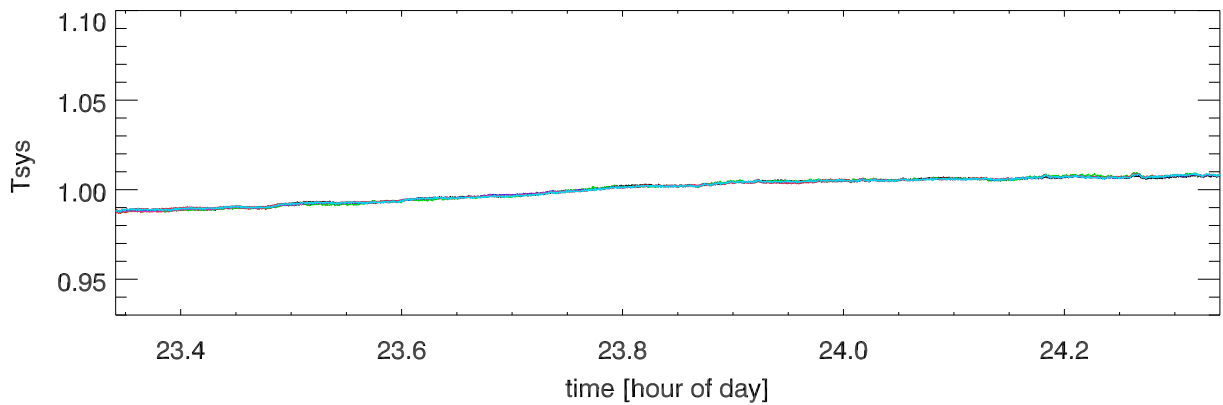

210521 12m totalPwr(172Mhz) vs hour. OverplotBands. PoIA

210521 12m totalPwr(172Mhz) vs hour. OverplotBands. PoIB

210521 12m totalPwr(172Mhz) vs hour. OverplotBands. PoIA

210521 12m totalPwr(172Mhz) vs hour. OverplotBands. PoIB