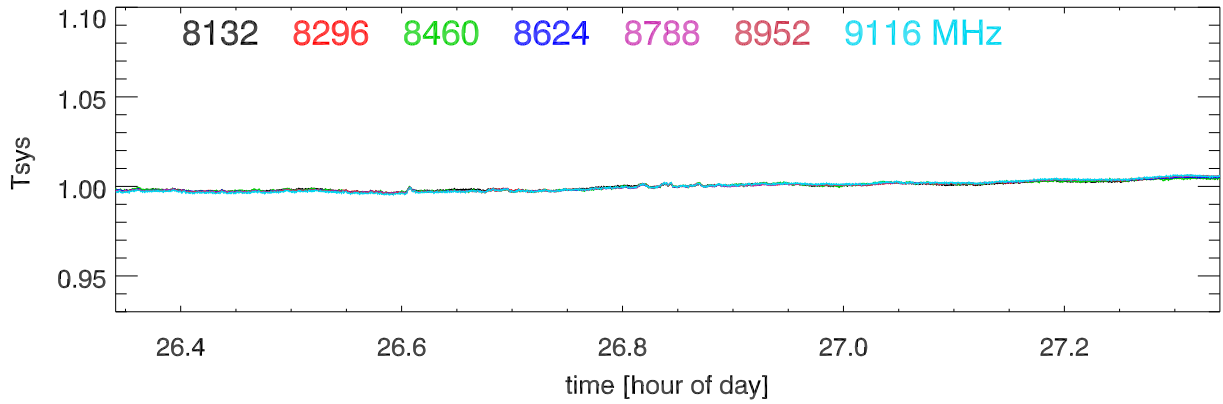

210521 12m totalPwr(172Mhz) vs hour. OverplotBands. PoIA

210521 12m totalPwr(172Mhz) vs hour. OverplotBands. PoIB

210521 12m totalPwr(172Mhz) vs hour. OverplotBands. PoIA

210521 12m totalPwr(172Mhz) vs hour. OverplotBands. PoIB