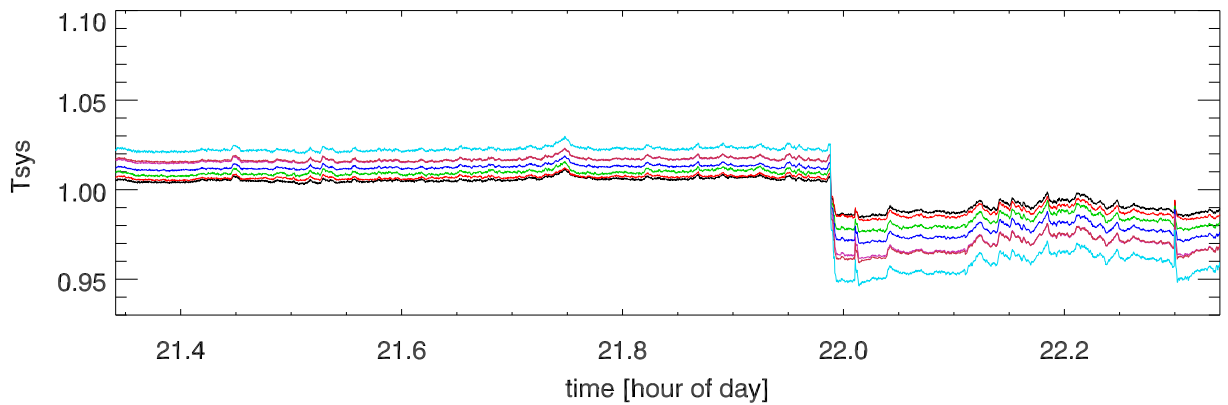

210521 12m totalPwr(172Mhz) vs hour. OverplotBands. PoIA

210521 12m totalPwr(172Mhz) vs hour. OverplotBands. PoIB

210521 12m totalPwr(172Mhz) vs hour. OverplotBands. PoIA

210521 12m totalPwr(172Mhz) vs hour. OverplotBands. PoIB