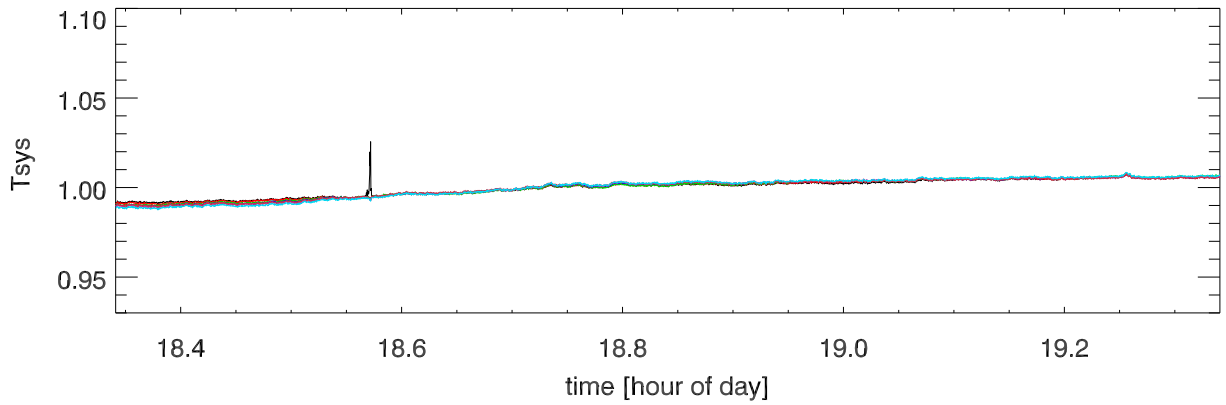

210521 12m totalPwr(172Mhz) vs hour. OverplotBands. PoIA

210521 12m totalPwr(172Mhz) vs hour. OverplotBands. PoIB

210521 12m totalPwr(172Mhz) vs hour. OverplotBands. PoIA

210521 12m totalPwr(172Mhz) vs hour. OverplotBands. PoIB