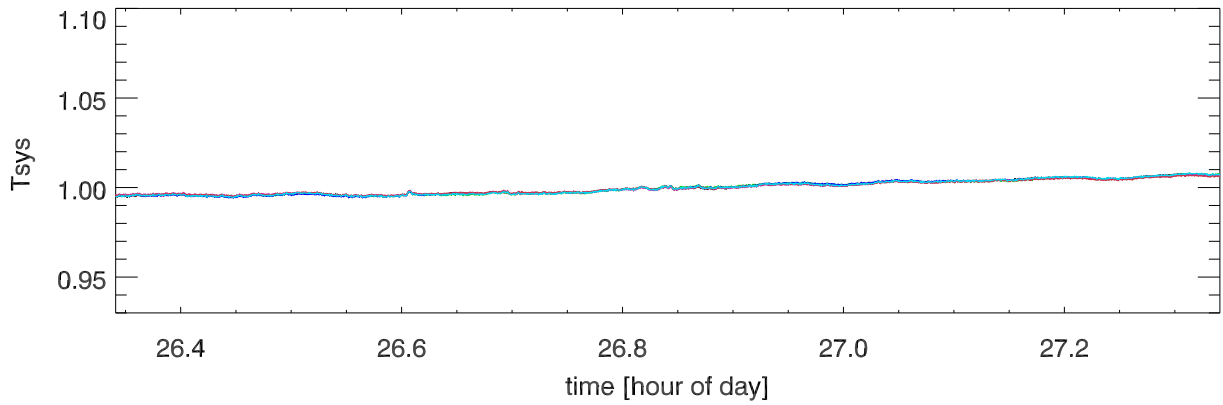

210521 12m totalPwr(172Mhz) vs hour. OverplotBands. PoIA

210521 12m totalPwr(172Mhz) vs hour. OverplotBands. PoIB

210521 12m totalPwr(172Mhz) vs hour. OverplotBands. PoIA

210521 12m totalPwr(172Mhz) vs hour. OverplotBands. PoIB