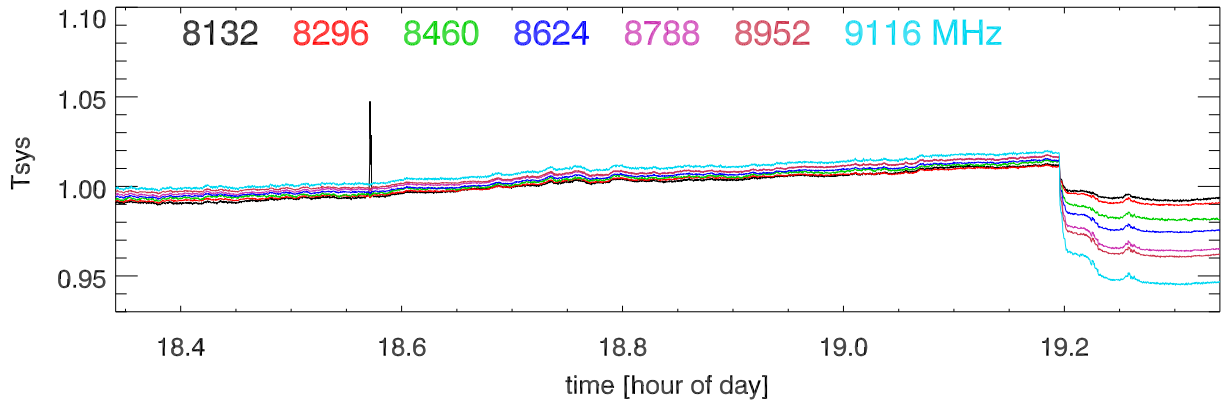

210521 12m totalPwr(172Mhz) vs hour. OverplotBands. PoIA

210521 12m totalPwr(172Mhz) vs hour. OverplotBands. PoIB

210521 12m totalPwr(172Mhz) vs hour. OverplotBands. PoIA

210521 12m totalPwr(172Mhz) vs hour. OverplotBands. PoIB