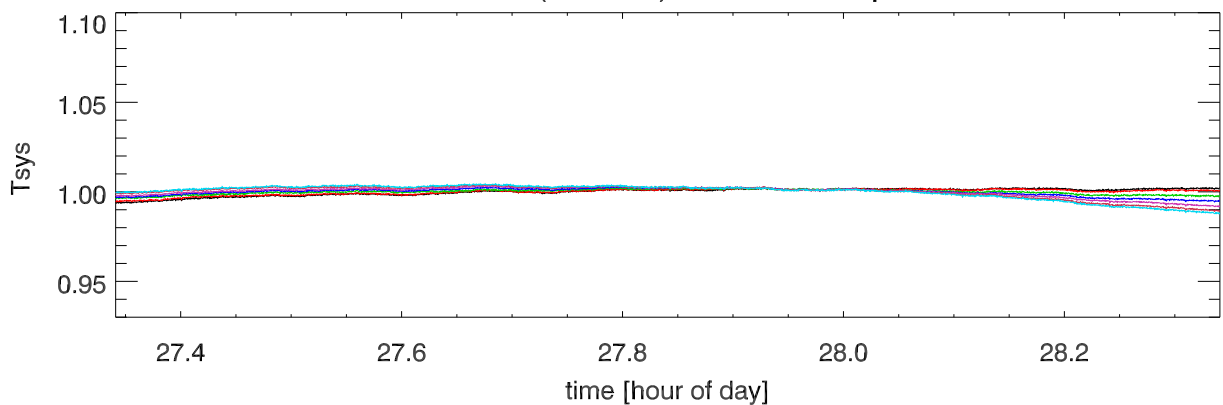

210521 12m totalPwr(172Mhz) vs hour. OverplotBands. PoIA

210521 12m totalPwr(172Mhz) vs hour. OverplotBands. PoIB

210521 12m totalPwr(172Mhz) vs hour. OverplotBands. PoIA

210521 12m totalPwr(172Mhz) vs hour. OverplotBands. PoIB