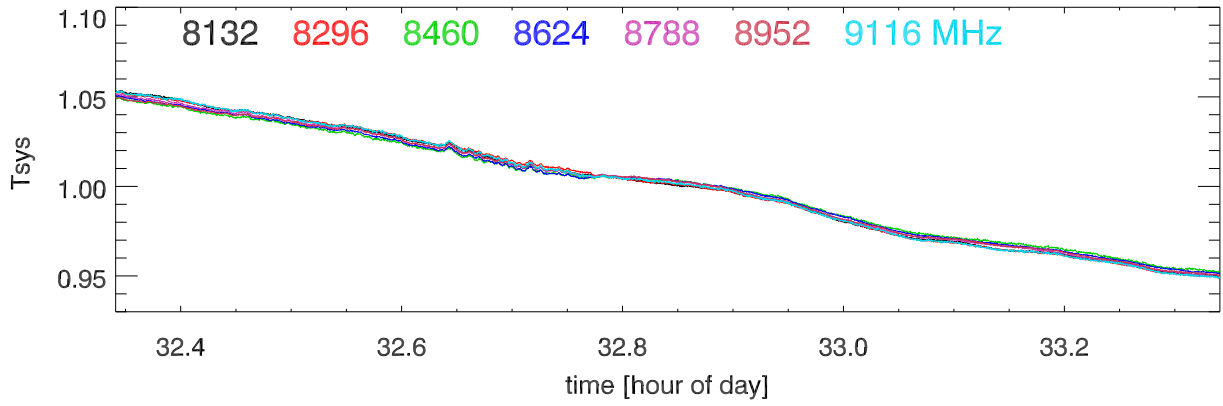

210521 12m totalPwr(172Mhz) vs hour. OverplotBands. PoIA

210521 12m totalPwr(172Mhz) vs hour. OverplotBands. PoIB

210521 12m totalPwr(172Mhz) vs hour. OverplotBands. PoIA

210521 12m totalPwr(172Mhz) vs hour. OverplotBands. PoIB