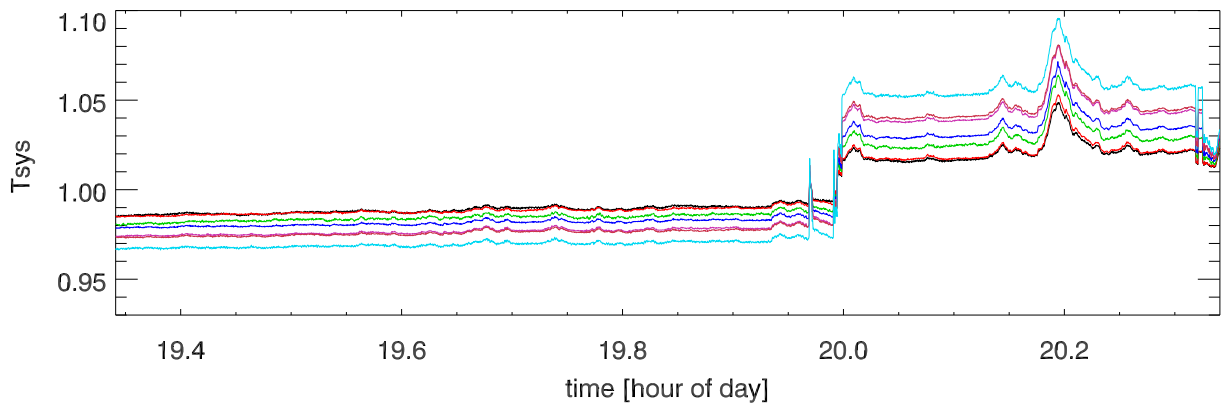

210521 12m totalPwr(172Mhz) vs hour. OverplotBands. PoIA

210521 12m totalPwr(172Mhz) vs hour. OverplotBands. PoIB

210521 12m totalPwr(172Mhz) vs hour. OverplotBands. PoIA

210521 12m totalPwr(172Mhz) vs hour. OverplotBands. PoIB