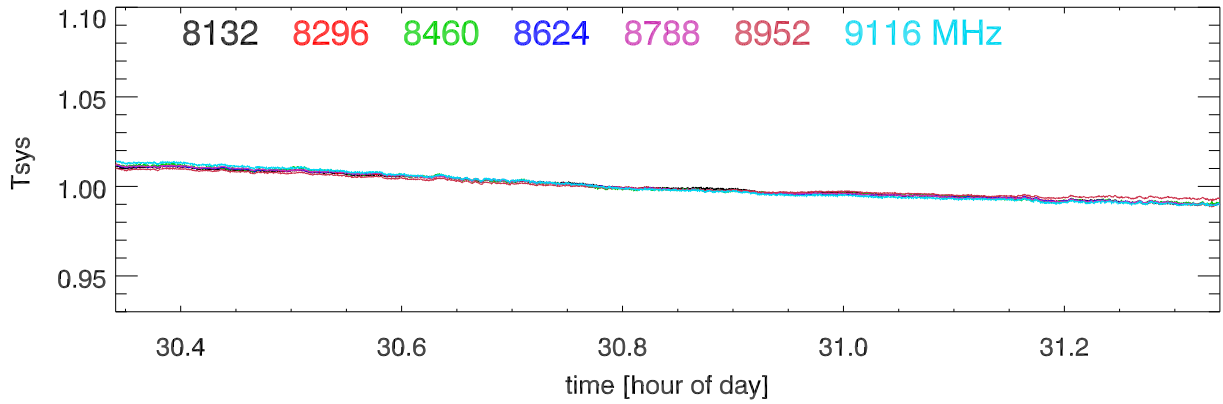

210521 12m totalPwr(172Mhz) vs hour. OverplotBands. PoIA

210521 12m totalPwr(172Mhz) vs hour. OverplotBands. PoIB

210521 12m totalPwr(172Mhz) vs hour. OverplotBands. PoIA

210521 12m totalPwr(172Mhz) vs hour. OverplotBands. PoIB