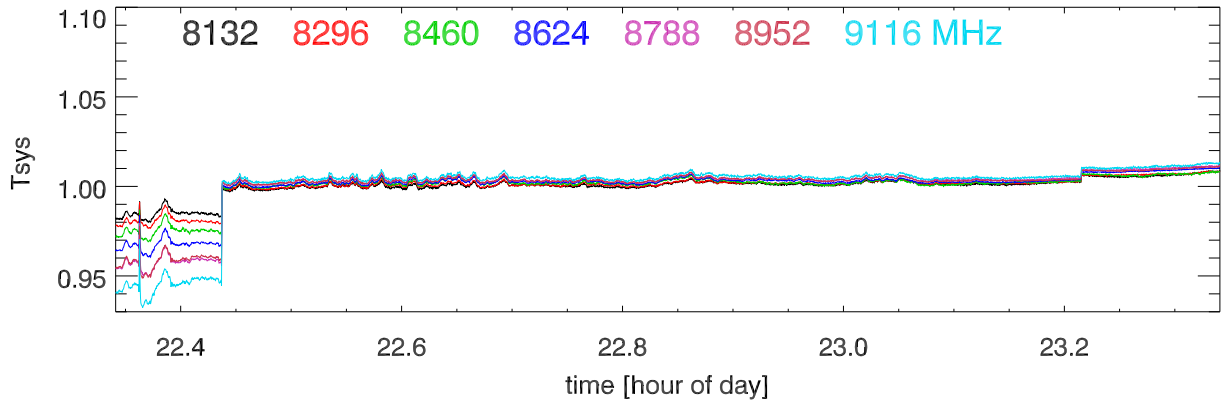

210521 12m totalPwr(172Mhz) vs hour. OverplotBands. PoIA

210521 12m totalPwr(172Mhz) vs hour. OverplotBands. PoIB

210521 12m totalPwr(172Mhz) vs hour. OverplotBands. PoIA

210521 12m totalPwr(172Mhz) vs hour. OverplotBands. PoIB