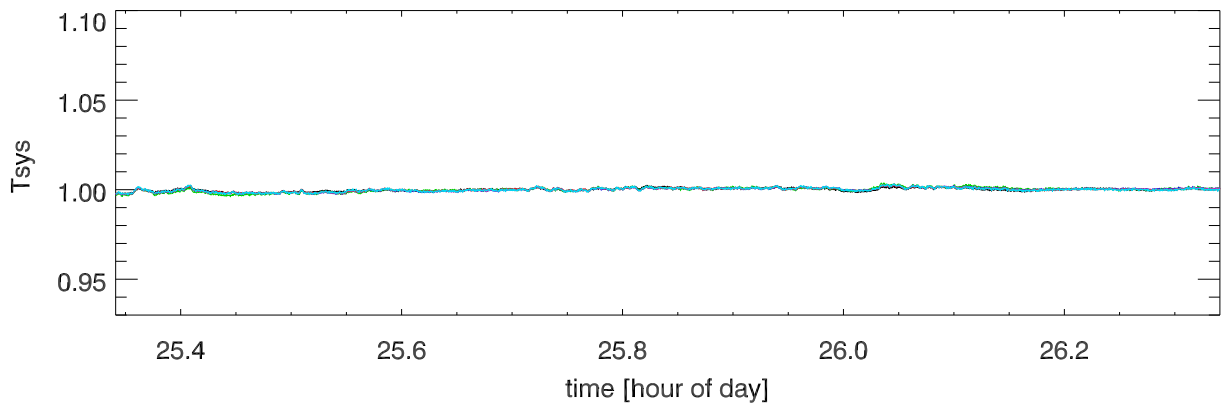

210521 12m totalPwr(172Mhz) vs hour. OverplotBands. PoIA

210521 12m totalPwr(172Mhz) vs hour. OverplotBands. PoIB

210521 12m totalPwr(172Mhz) vs hour. OverplotBands. PoIA

210521 12m totalPwr(172Mhz) vs hour. OverplotBands. PoIB