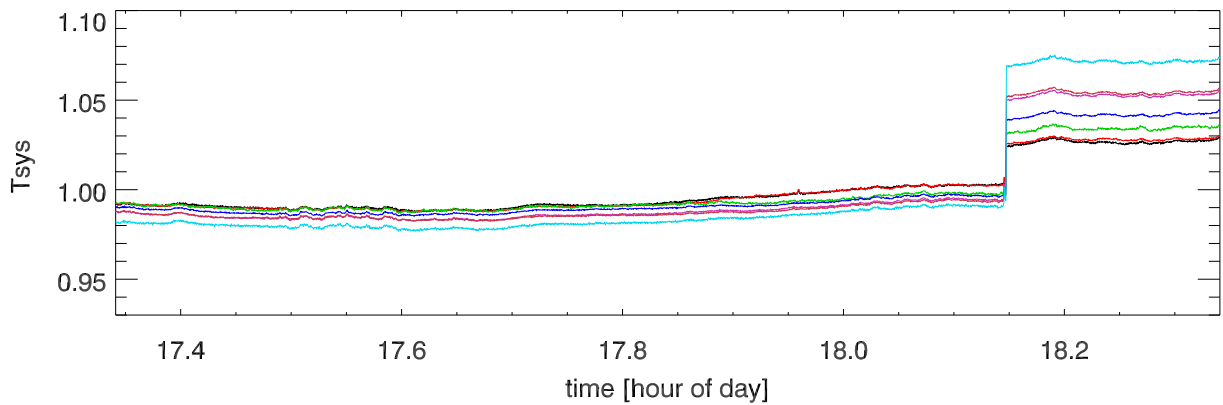

210521 12m totalPwr(172Mhz) vs hour. OverplotBands. PoIA

210521 12m totalPwr(172Mhz) vs hour. OverplotBands. PoIB

210521 12m totalPwr(172Mhz) vs hour. OverplotBands. PoIA

210521 12m totalPwr(172Mhz) vs hour. OverplotBands. PoIB