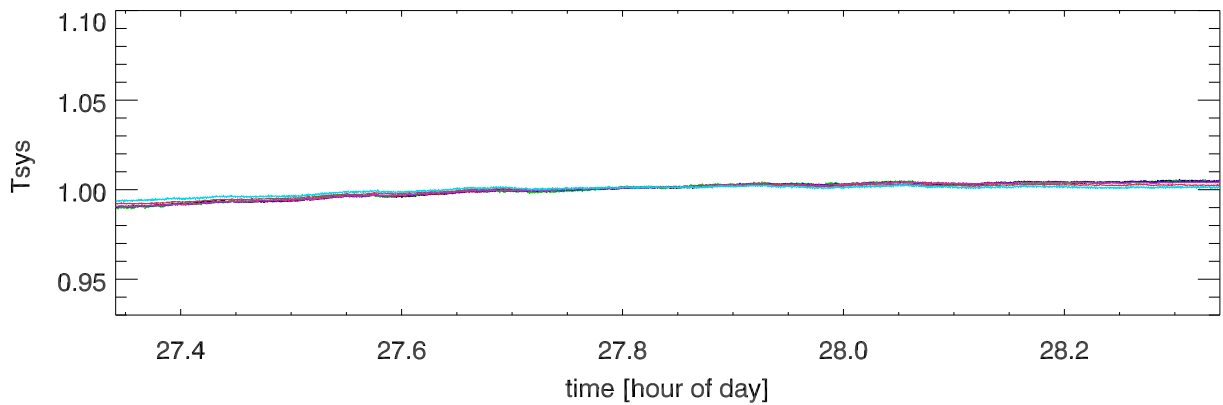

210521 12m totalPwr(172Mhz) vs hour. OverplotBands. PoIA

210521 12m totalPwr(172Mhz) vs hour. OverplotBands. PoIB

210521 12m totalPwr(172Mhz) vs hour. OverplotBands. PoIA

210521 12m totalPwr(172Mhz) vs hour. OverplotBands. PoIB