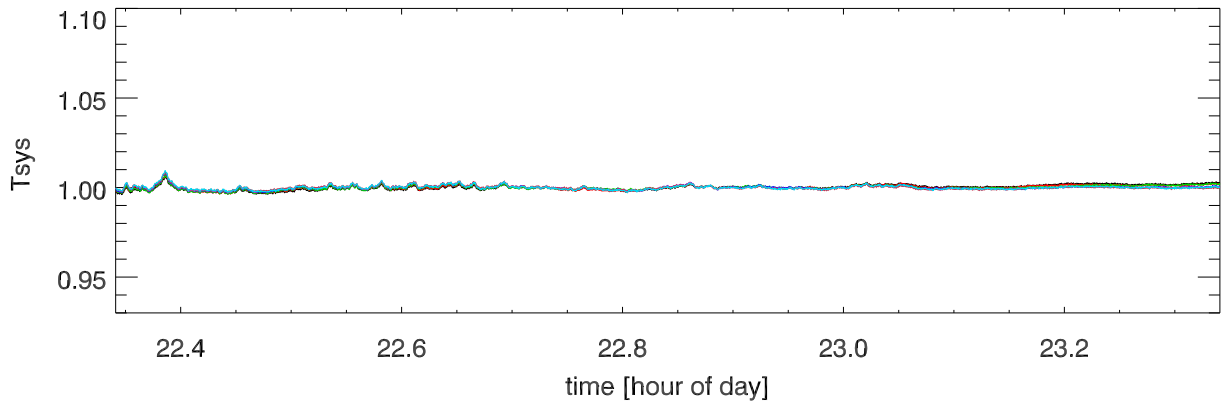

210521 12m totalPwr(172Mhz) vs hour. OverplotBands. PoIA

210521 12m totalPwr(172Mhz) vs hour. OverplotBands. PoIB

210521 12m totalPwr(172Mhz) vs hour. OverplotBands. PoIA

210521 12m totalPwr(172Mhz) vs hour. OverplotBands. PoIB