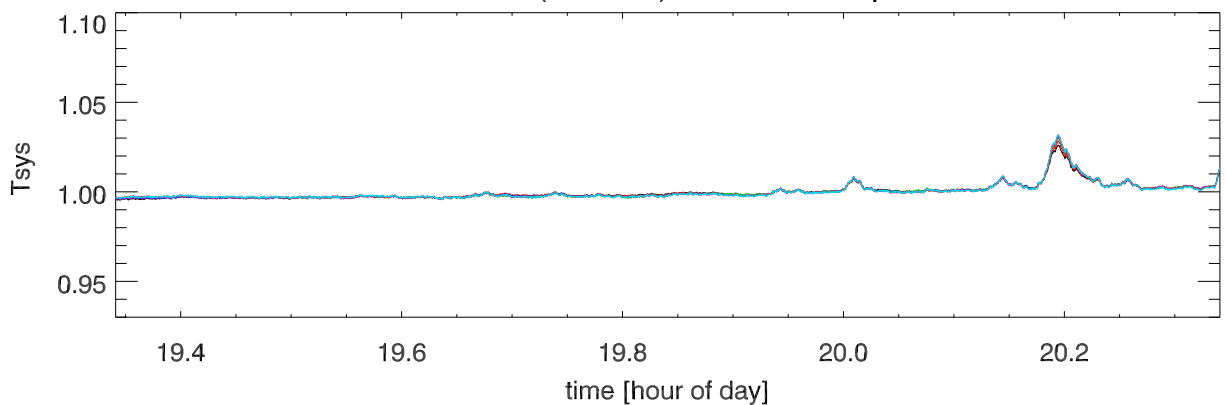

210521 12m totalPwr(172Mhz) vs hour. OverplotBands. PoIA

210521 12m totalPwr(172Mhz) vs hour. OverplotBands. PoIB

210521 12m totalPwr(172Mhz) vs hour. OverplotBands. PoIA

210521 12m totalPwr(172Mhz) vs hour. OverplotBands. PoIB