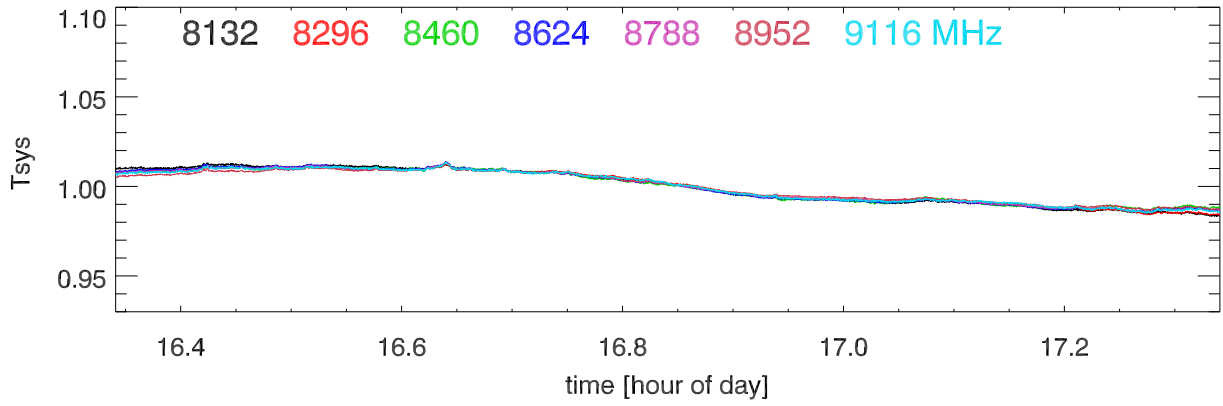

210521 12m totalPwr(172Mhz) vs hour. OverplotBands. PoIA

210521 12m totalPwr(172Mhz) vs hour. OverplotBands. PoIB

210521 12m totalPwr(172Mhz) vs hour. OverplotBands. PoIA

210521 12m totalPwr(172Mhz) vs hour. OverplotBands. PoIB