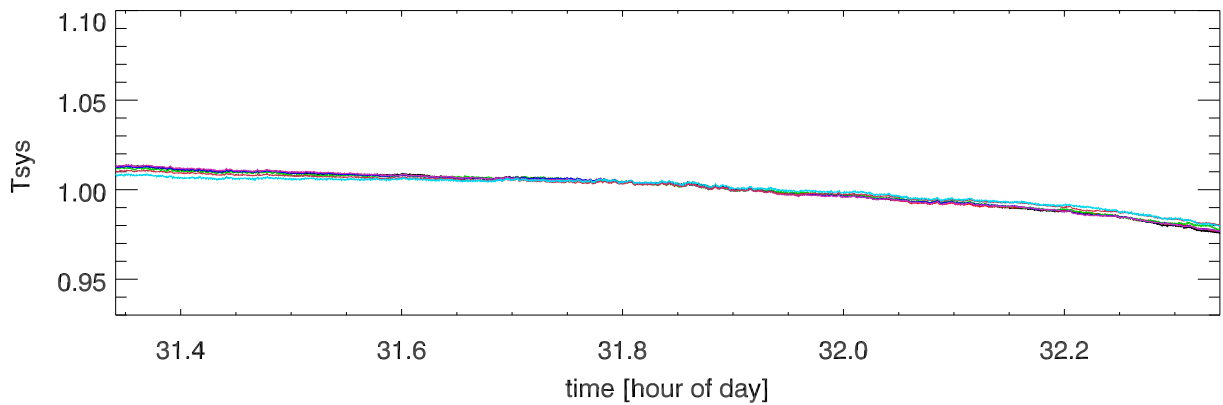

210521 12m totalPwr(172Mhz) vs hour. OverplotBands. PoIA

210521 12m totalPwr(172Mhz) vs hour. OverplotBands. PoIB

210521 12m totalPwr(172Mhz) vs hour. OverplotBands. PoIA

210521 12m totalPwr(172Mhz) vs hour. OverplotBands. PoIB