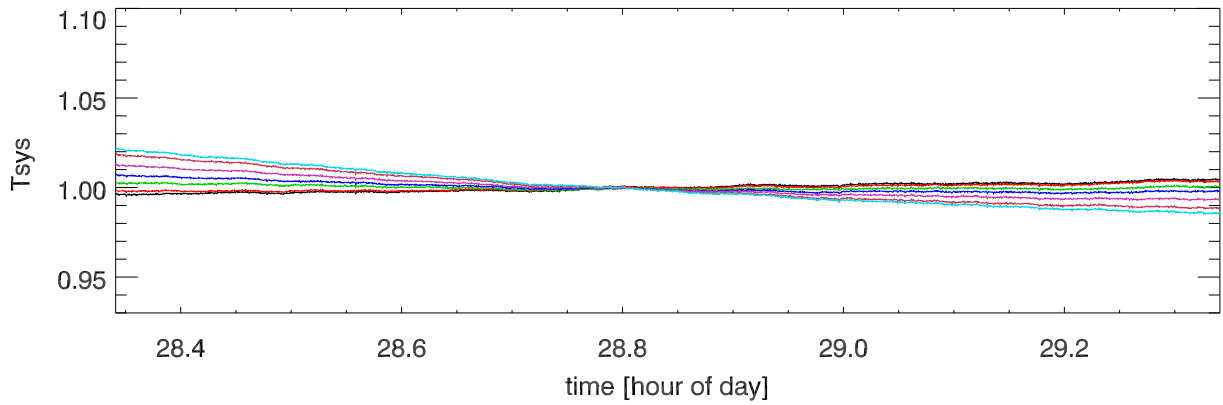

210521 12m totalPwr(172Mhz) vs hour. OverplotBands. PoIA

210521 12m totalPwr(172Mhz) vs hour. OverplotBands. PoIB

210521 12m totalPwr(172Mhz) vs hour. OverplotBands. PoIA

210521 12m totalPwr(172Mhz) vs hour. OverplotBands. PoIB