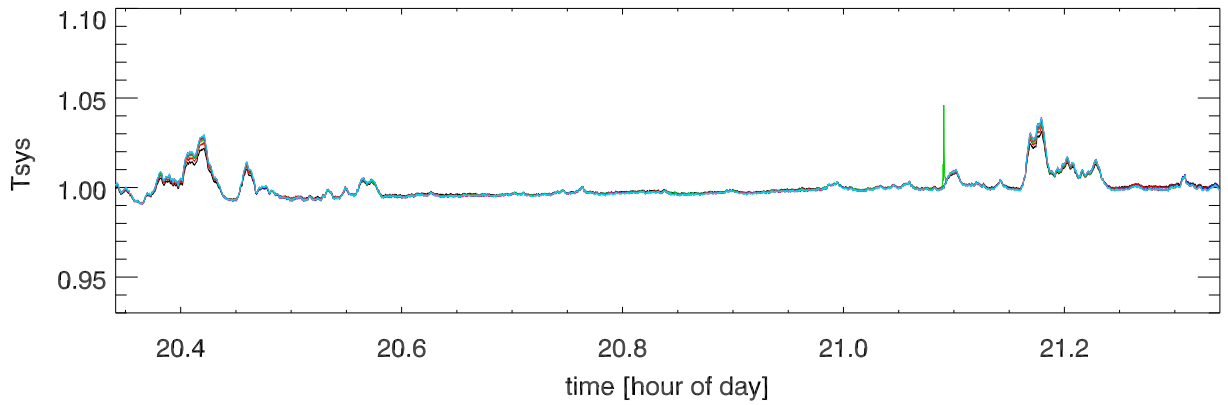

210521 12m totalPwr(172Mhz) vs hour. OverplotBands. PoIA

210521 12m totalPwr(172Mhz) vs hour. OverplotBands. PoIB

210521 12m totalPwr(172Mhz) vs hour. OverplotBands. PoIA

210521 12m totalPwr(172Mhz) vs hour. OverplotBands. PoIB