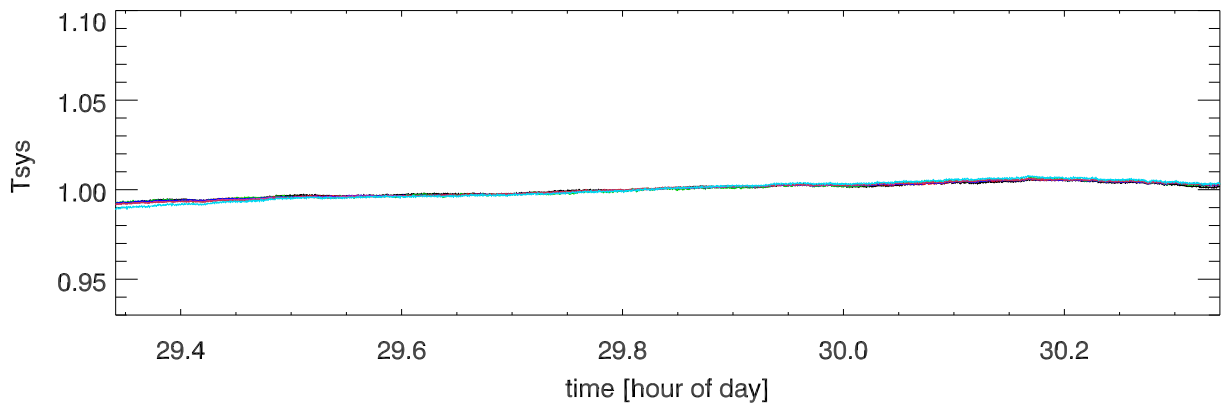

210521 12m totalPwr(172Mhz) vs hour. OverplotBands. PoIA

210521 12m totalPwr(172Mhz) vs hour. OverplotBands. PoIB

210521 12m totalPwr(172Mhz) vs hour. OverplotBands. PoIA

210521 12m totalPwr(172Mhz) vs hour. OverplotBands. PoIB