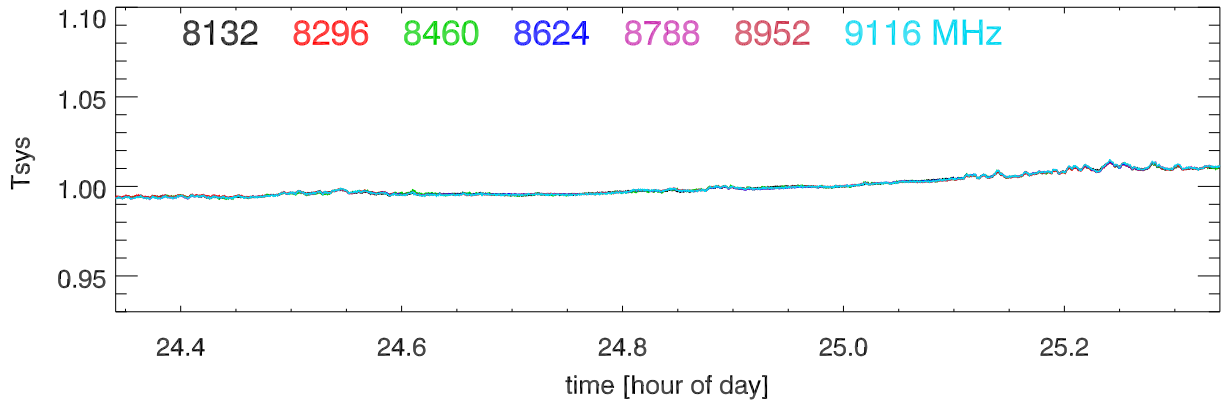

210521 12m totalPwr(172Mhz) vs hour. OverplotBands. PoIA

210521 12m totalPwr(172Mhz) vs hour. OverplotBands. PoIB

210521 12m totalPwr(172Mhz) vs hour. OverplotBands. PoIA

210521 12m totalPwr(172Mhz) vs hour. OverplotBands. PoIB