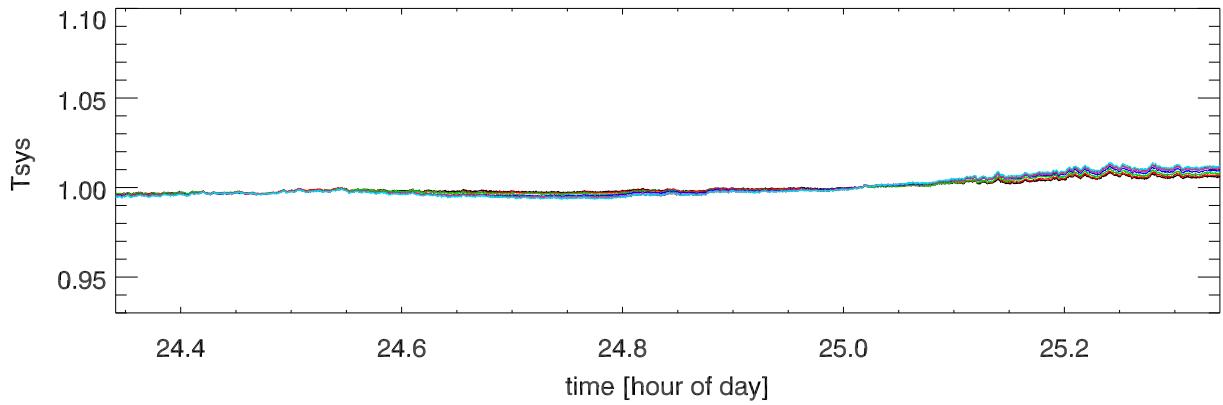

210521 12m totalPwr(172Mhz) vs hour. OverplotBands. PoIA

210521 12m totalPwr(172Mhz) vs hour. OverplotBands. PoIB

210521 12m totalPwr(172Mhz) vs hour. OverplotBands. PoIA

210521 12m totalPwr(172Mhz) vs hour. OverplotBands. PoIB