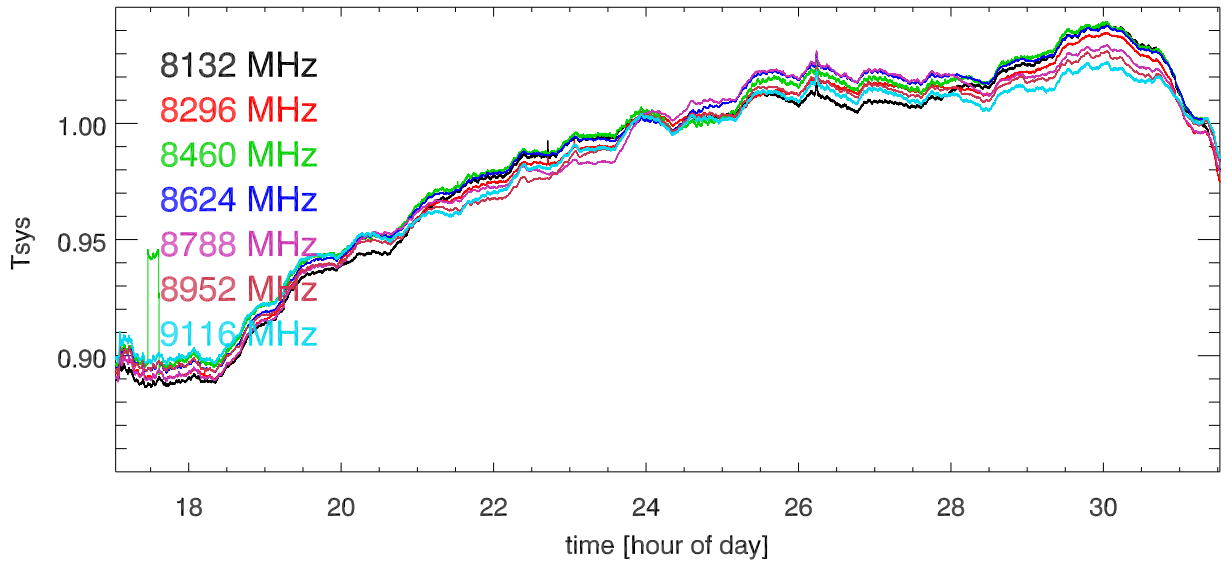

210430 12m totalPwr(172MHz) vs Hour. OverplotBands. PoIA

PoIB

Pedestal temperature vs time