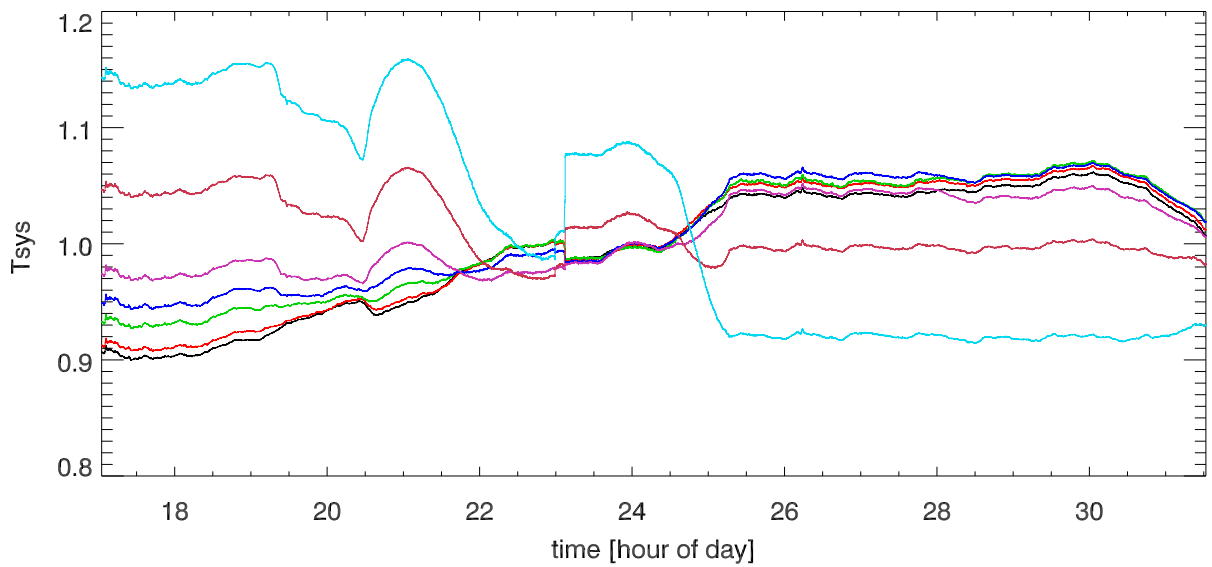

210430 12m totalPwr(172MHz) vs Hour. OverplotBands. PoIA

PoIB

Pedestal temperature vs time