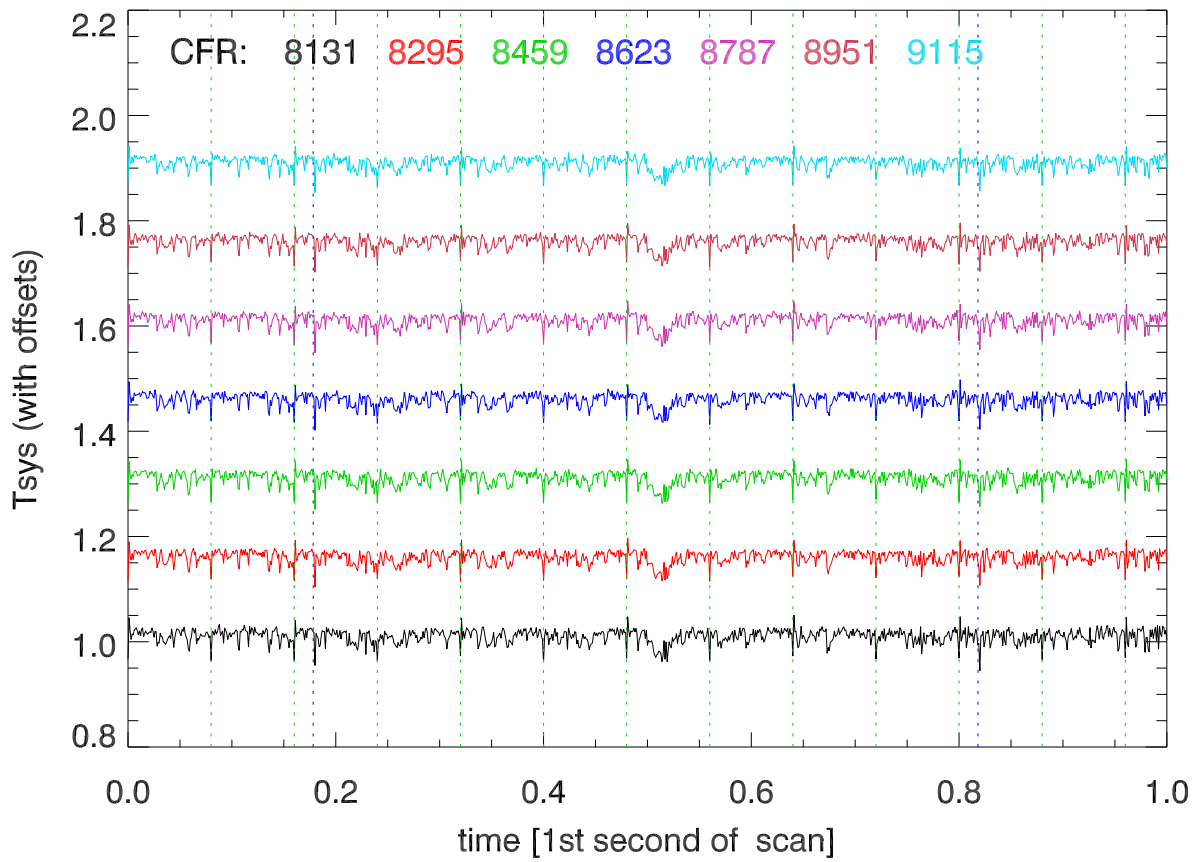

210412 12m totPwr vs time. 172MHz @ 8460MHz

210412 12m totPwr vs time. 172MHz @ 8460MHz

totPwr vs time. overplot 7 172Mhz bands (PoIA)

(PoIB)

210412 spectrum of total power (300 seconds)

Blowup 130 hz