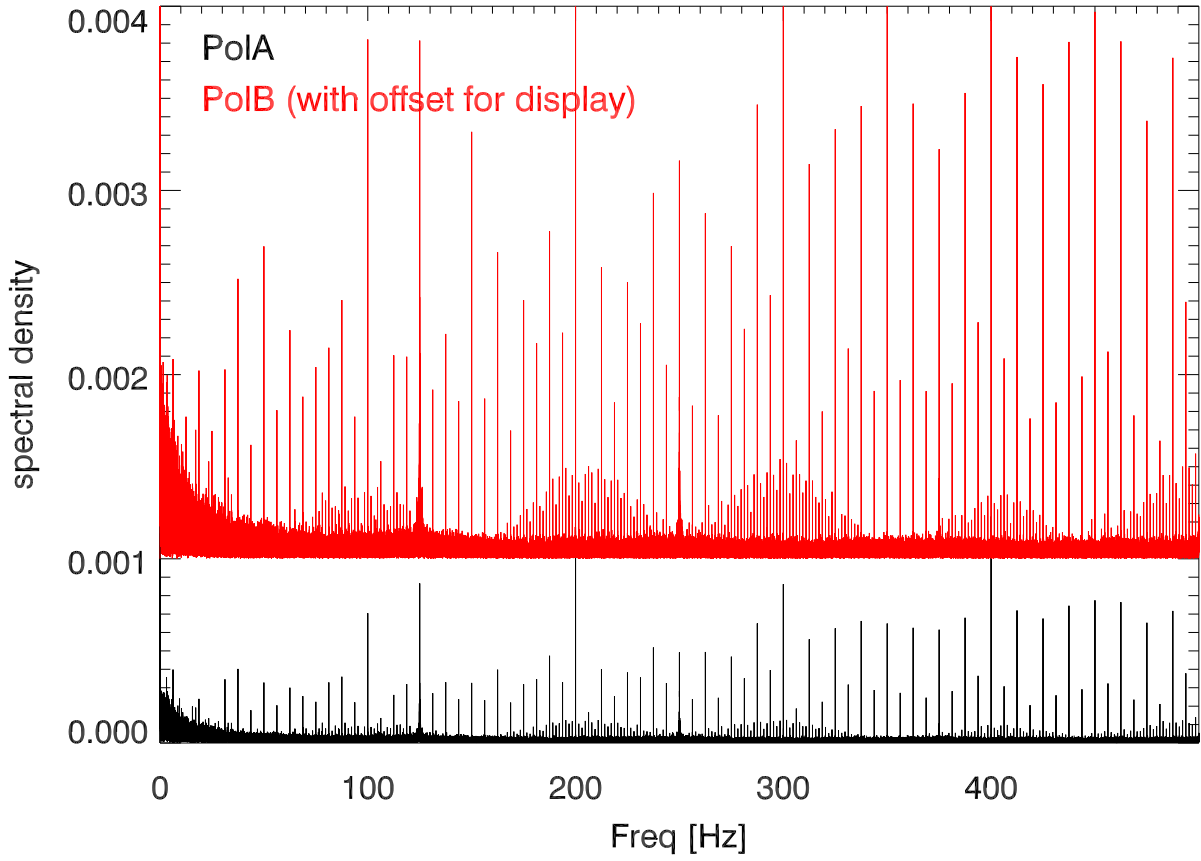

210412 12m totPwr vs time. 172MHz @ 8460MHz

210412 12m totPwr vs time. 172MHz @ 8460MHz

totPwr vs time. overplot 7 172Mhz bands (PoIA)

(PoIB)

210412 spectrum of total power (300 seconds)

Blowup 130 hz