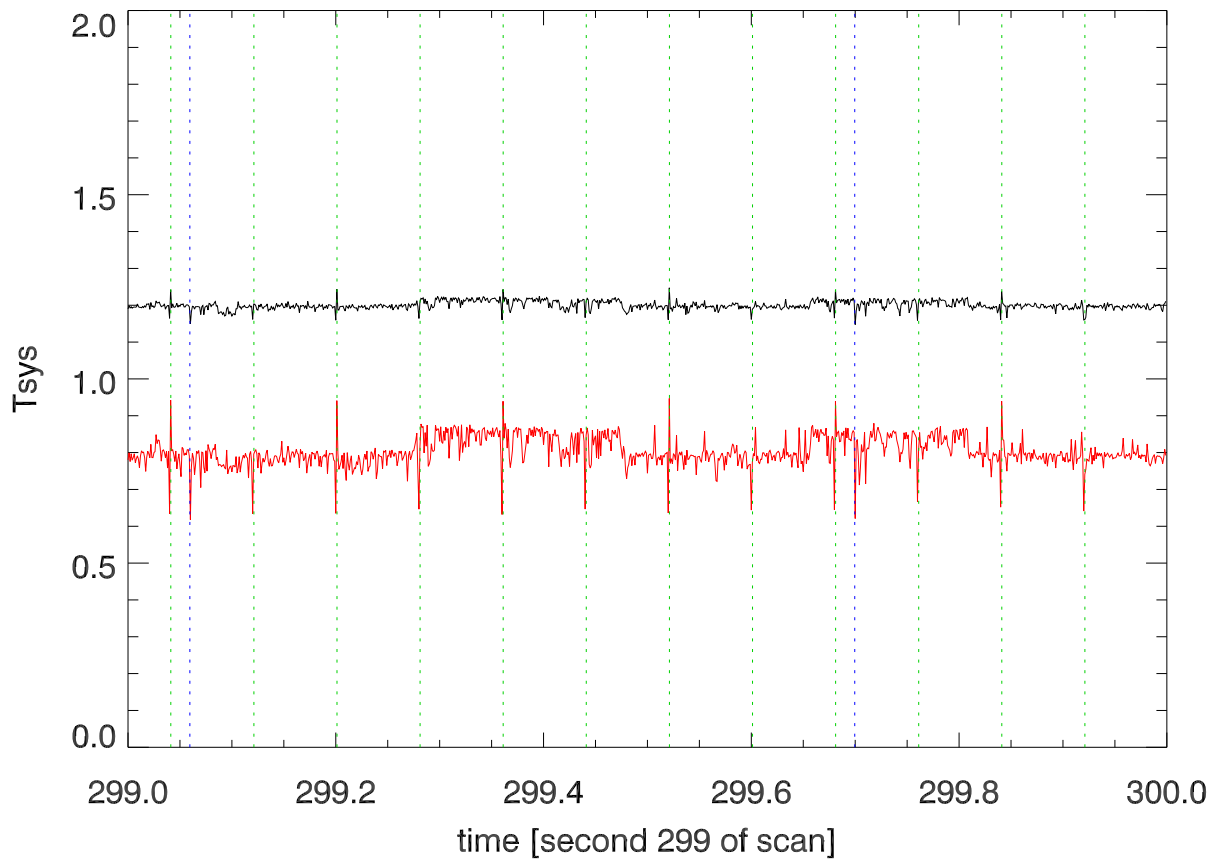

210412 12m totPwr vs time. 172MHz @ 8460MHz

210412 12m totPwr vs time. 172MHz @ 8460MHz

totPwr vs time. overplot 7 172Mhz bands (PoIA)

(PoIB)

210412 spectrum of total power (300 seconds)

Blowup 130 hz