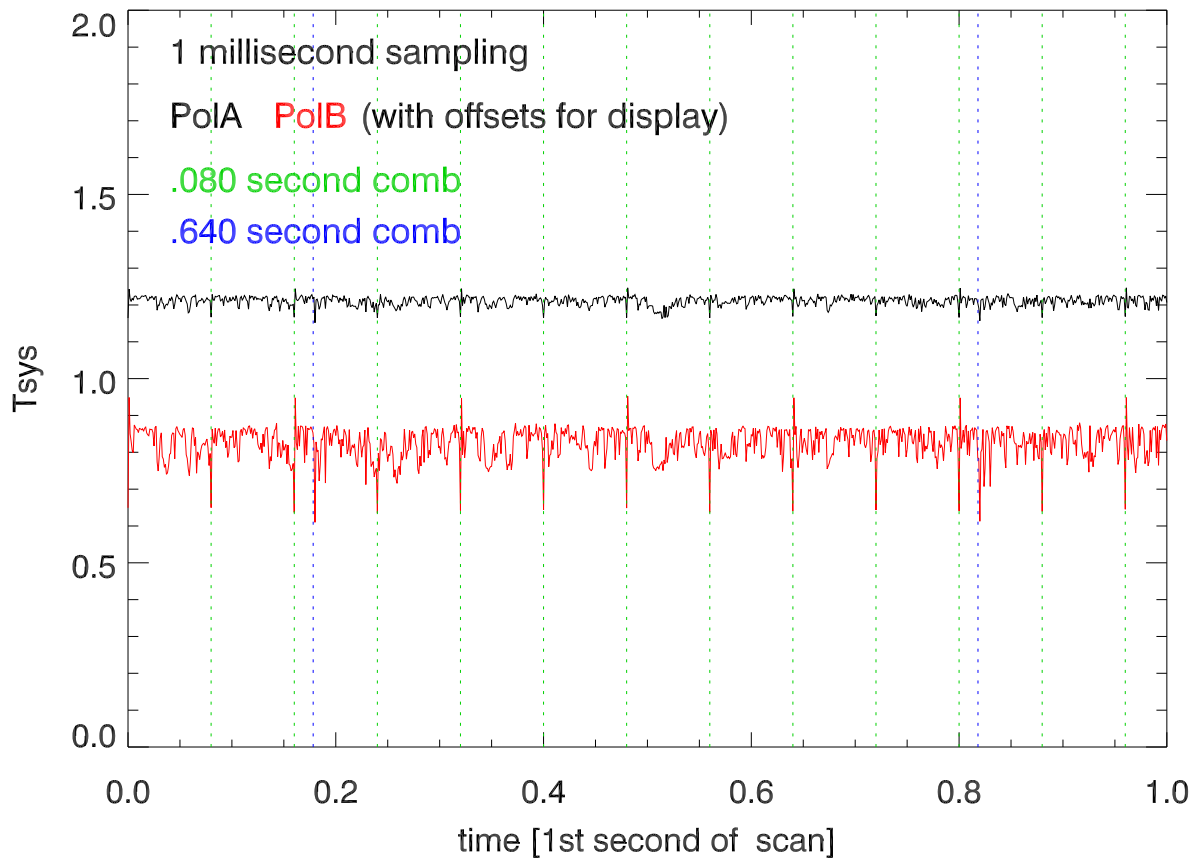

210412 12m totPwr vs time. 172MHz @ 8460MHz

210412 12m totPwr vs time. 172MHz @ 8460MHz

totPwr vs time. overplot 7 172Mhz bands (PoIA)

(PoIB)

210412 spectrum of total power (300 seconds)

Blowup 130 hz