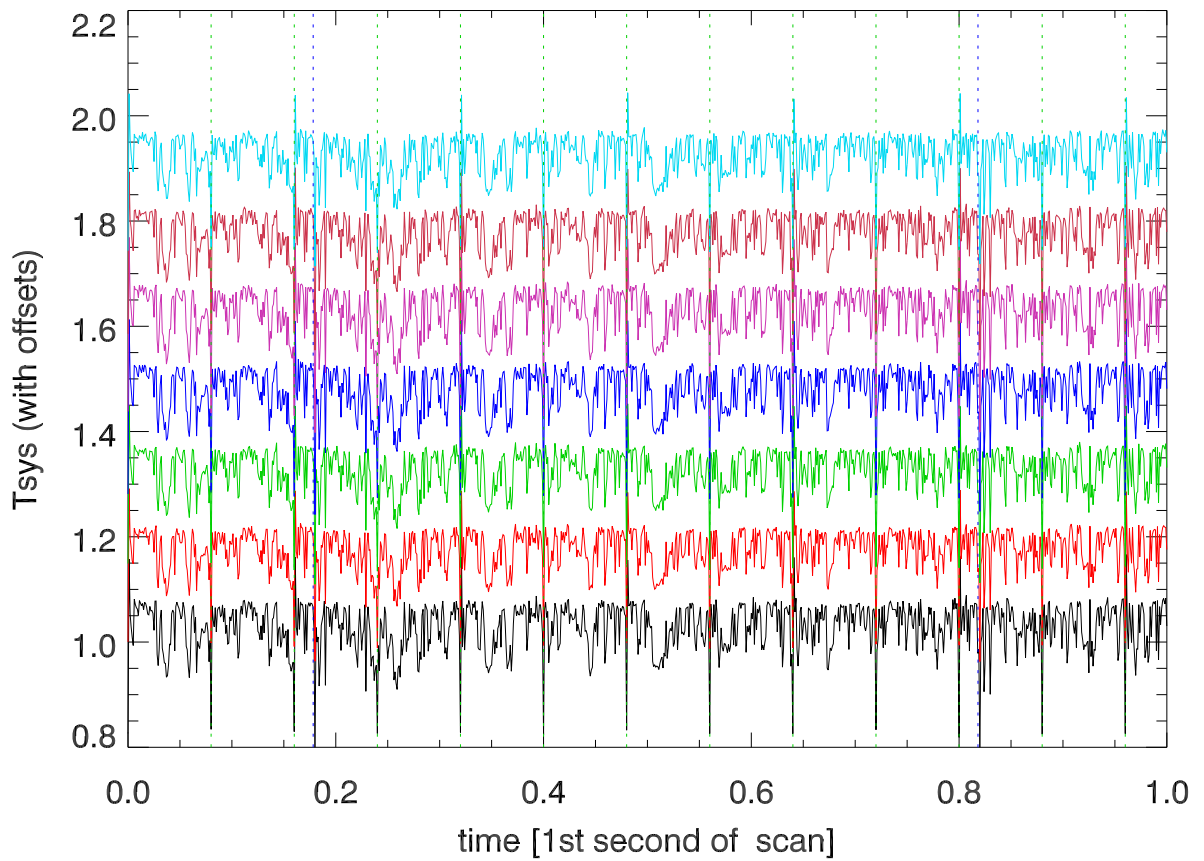

210412 12m totPwr vs time. 172MHz @ 8460MHz

210412 12m totPwr vs time. 172MHz @ 8460MHz

totPwr vs time. overplot 7 172Mhz bands (PoIA)

(PoIB)

210412 spectrum of total power (300 seconds)

Blowup 130 hz