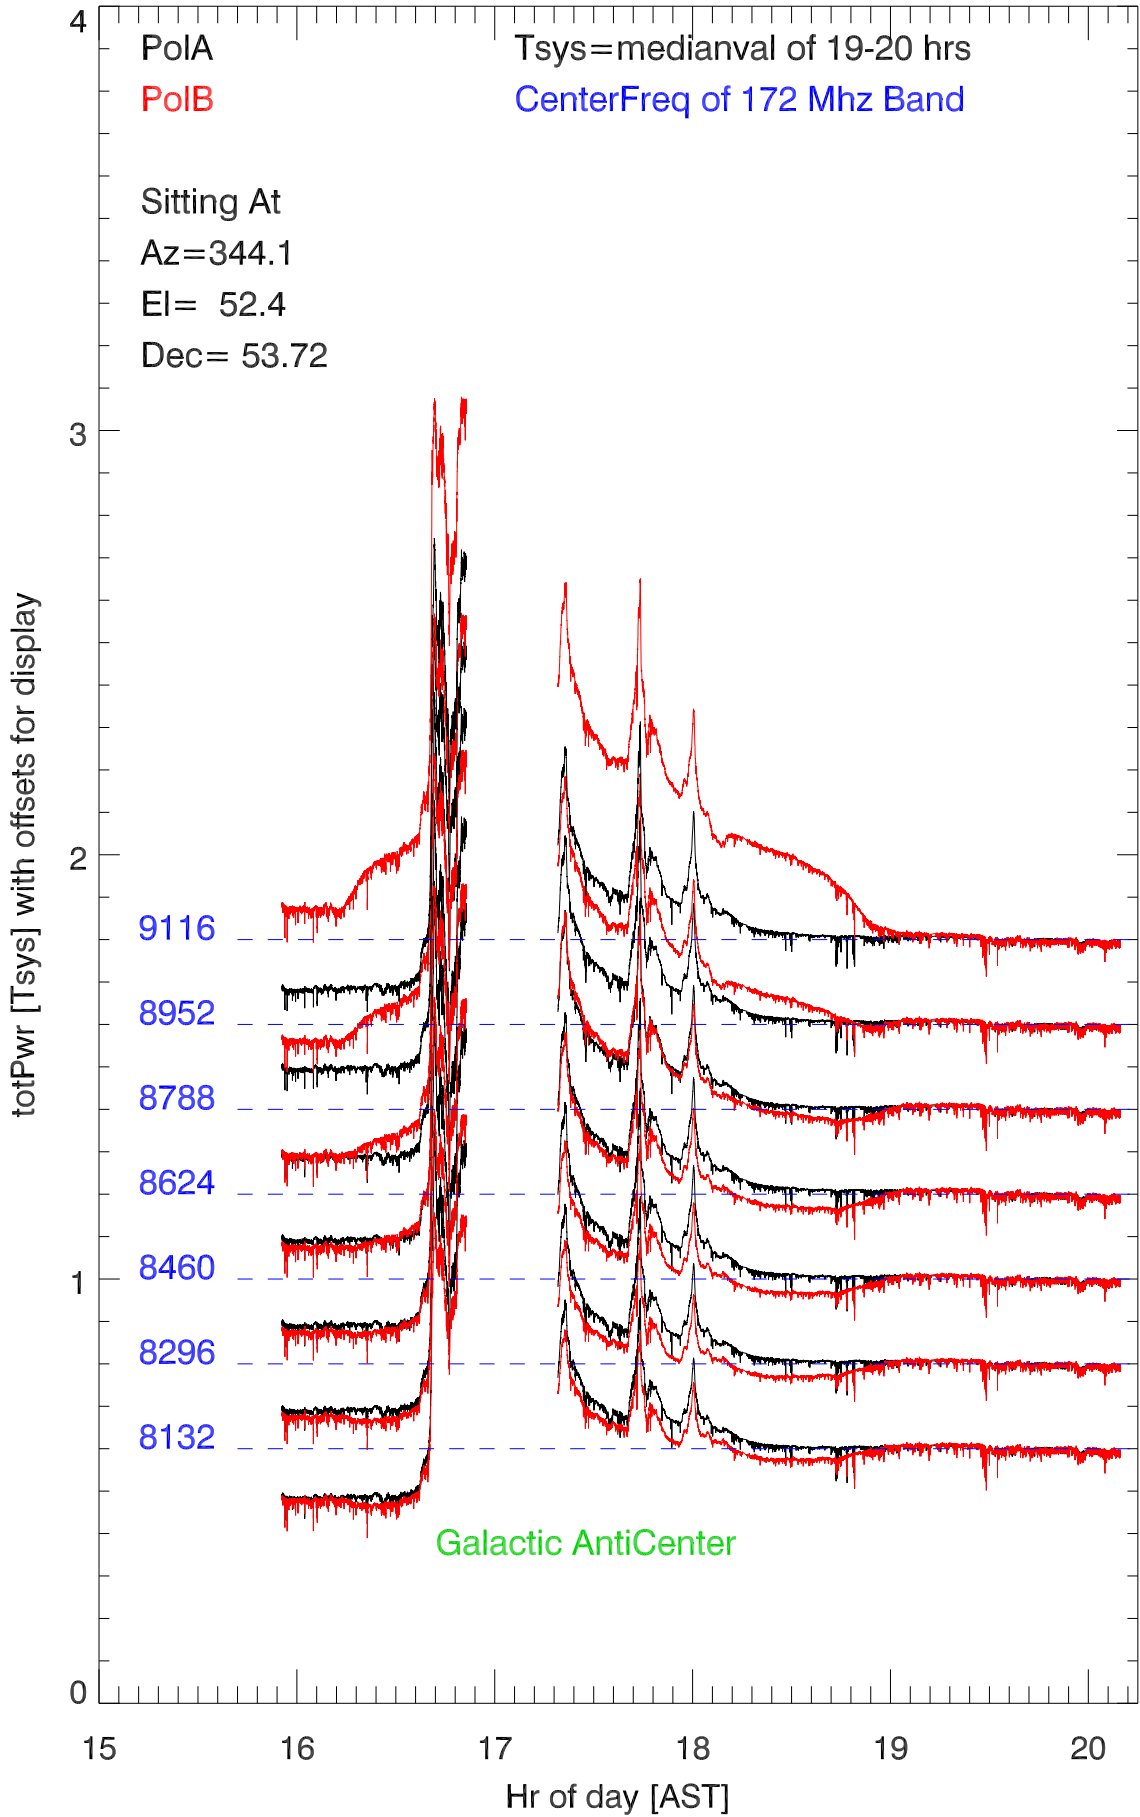

24mar21 p12m xb total pwr Vs hour. 7\*172Mhz bands

24mar21 p12m xb total pwr Vs RA. 7\*172Mhz bands