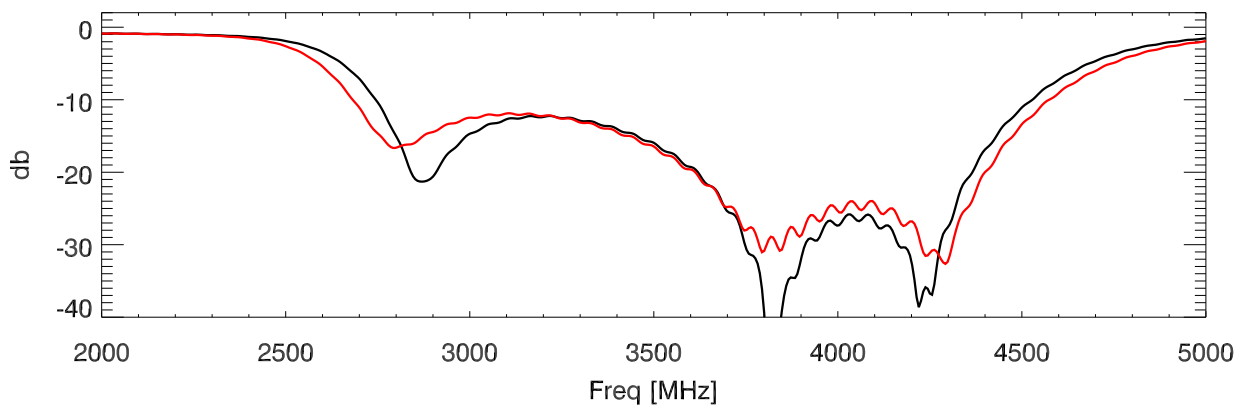

230403: S-parameters for 3.59GHz\_bp. S21

S12

S11

S22

Blowup: S21

S12

S11

S22