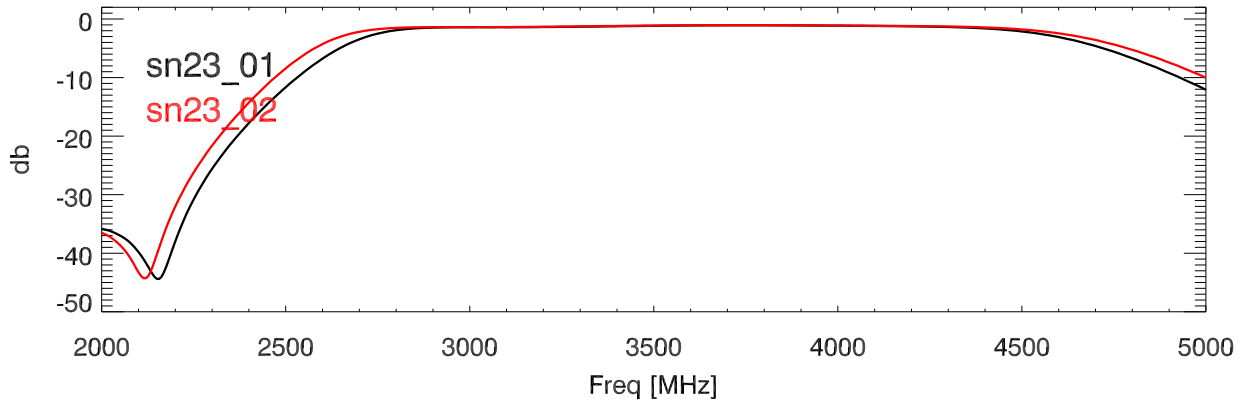

230403: S-parameters for 3.59GHz\_bp. S21

S12

S11

S22

Blowup: S21

S12

S11

S22