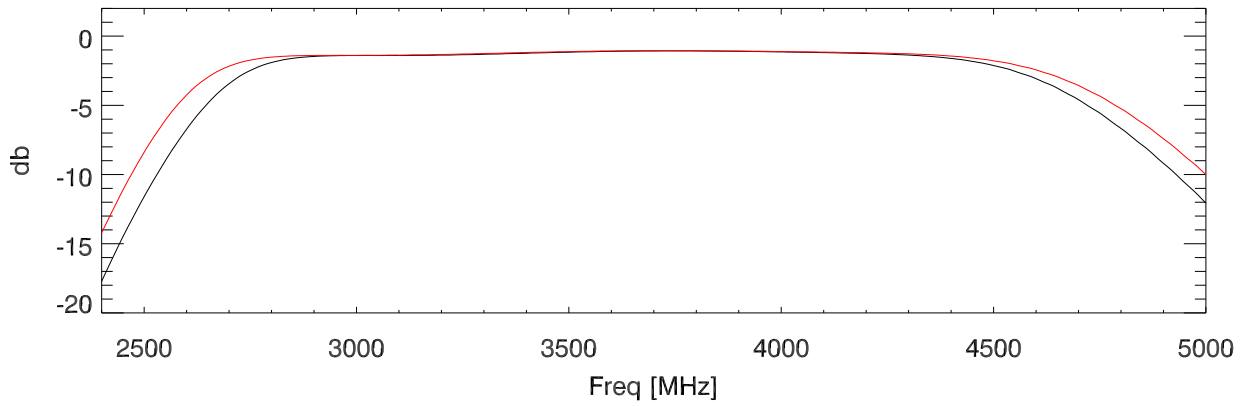

230403: S-parameters for 3.59GHz\_bp. S21

S12

S11

S22

Blowup: S21

S12

S11

S22