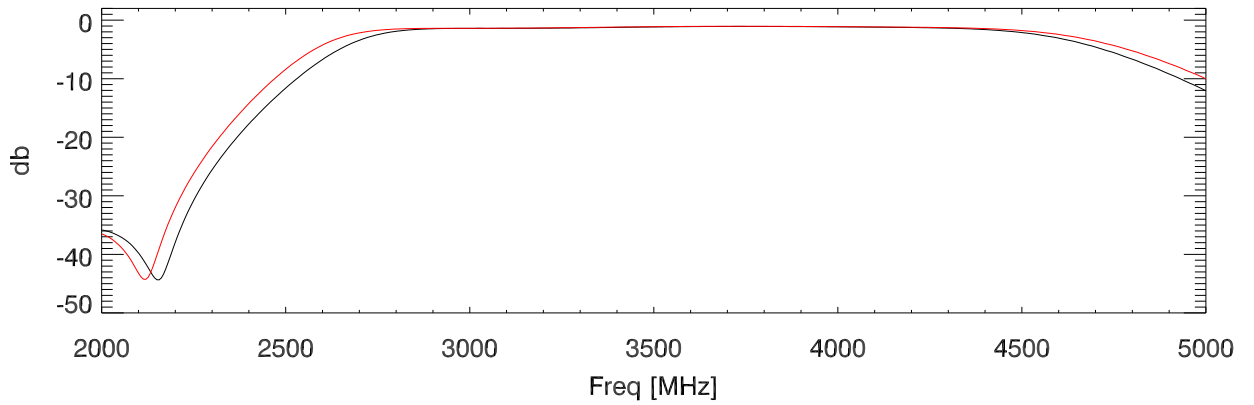

230403: S-parameters for 3.59GHz\_bp. S21

S12

S11

S22

Blowup: S21

S12

S11

S22