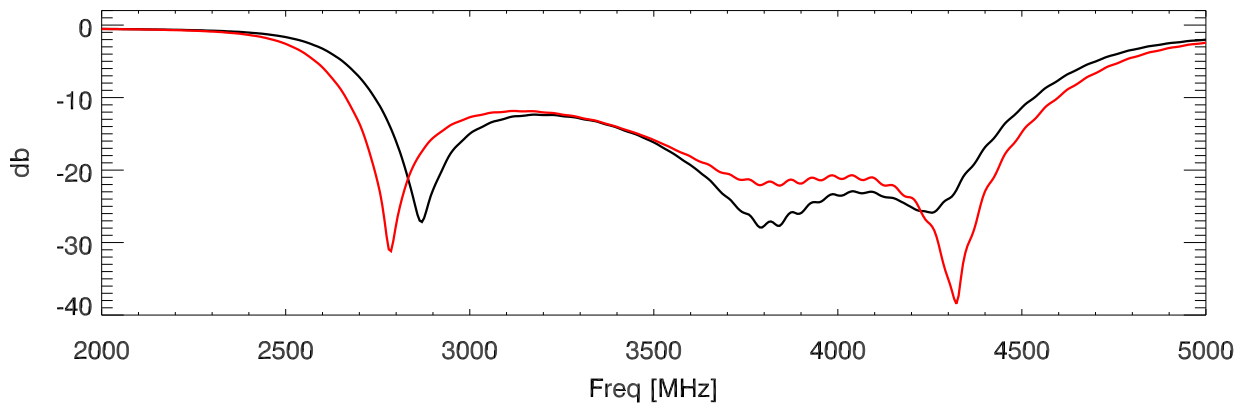

230403: S-parameters for 3.59GHz\_bp. S21

S12

S11

S22

Blowup: S21

S12

S11

S22