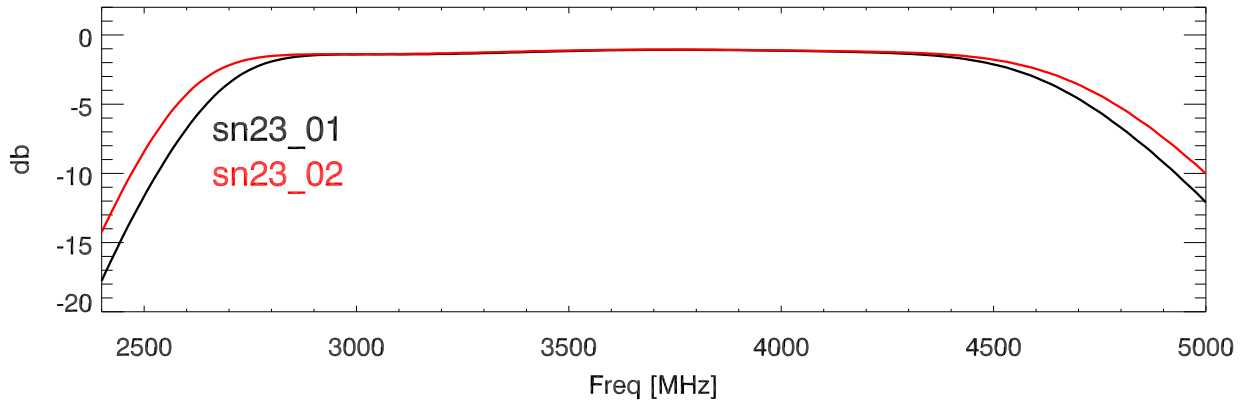

230403: S-parameters for 3.59GHz\_bp. S21

S12

S11

S22

Blowup: S21

S12

S11

S22