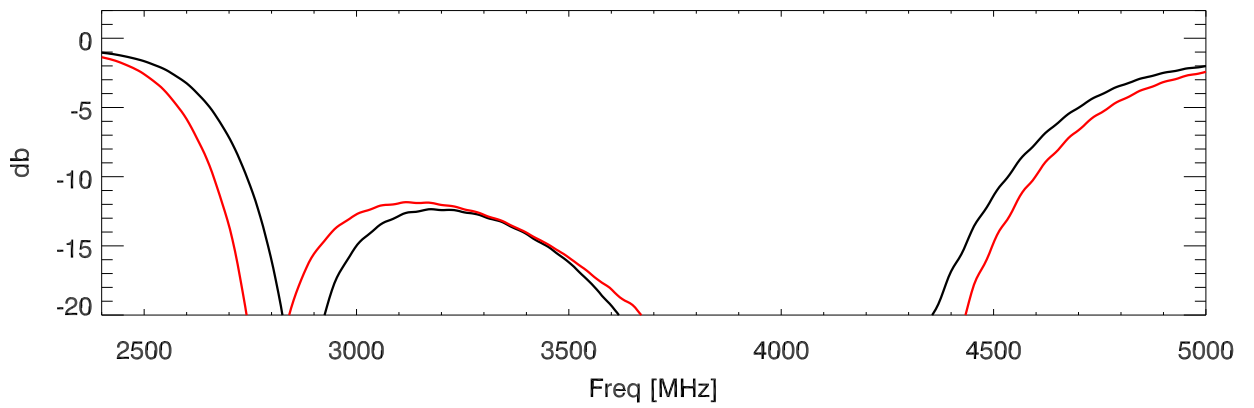

230403: S-parameters for 3.59GHz\_bp. S21

S12

S11

S22

Blowup: S21

S12

S11

S22