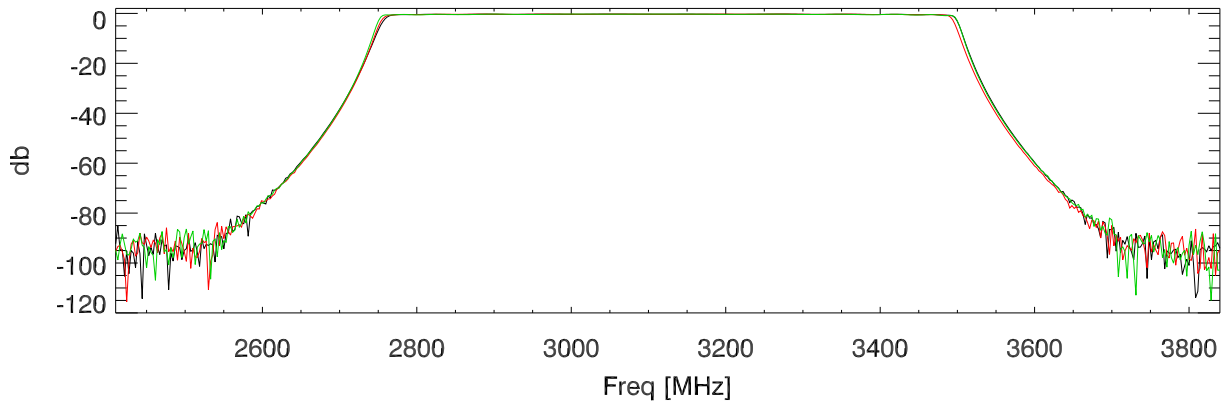

230403: S-parameters for 3.125GHz\_bp. S21

S12

S11

S22

Blowup: S21

S12

S11

S22