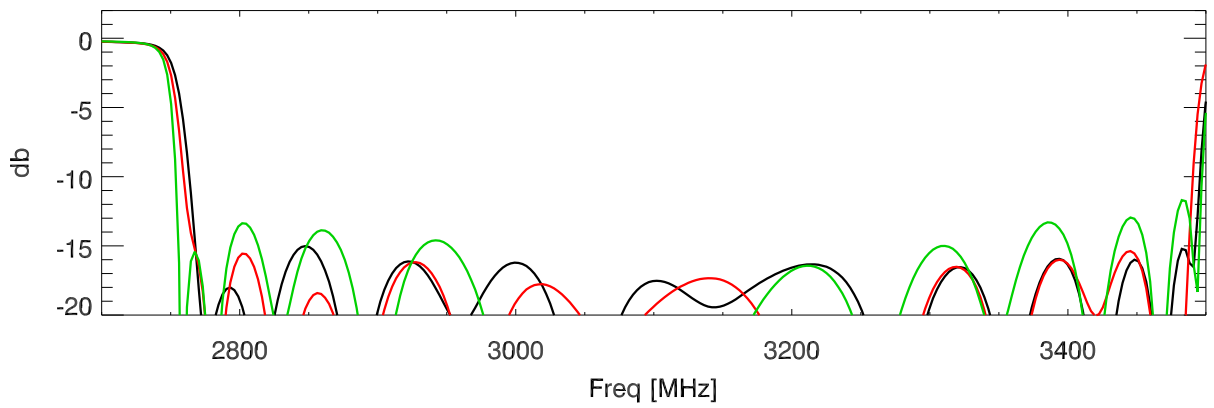

230403: S-parameters for 3.125GHz\_bp. S21

S12

S11

S22

Blowup: S21

S12

S11

S22