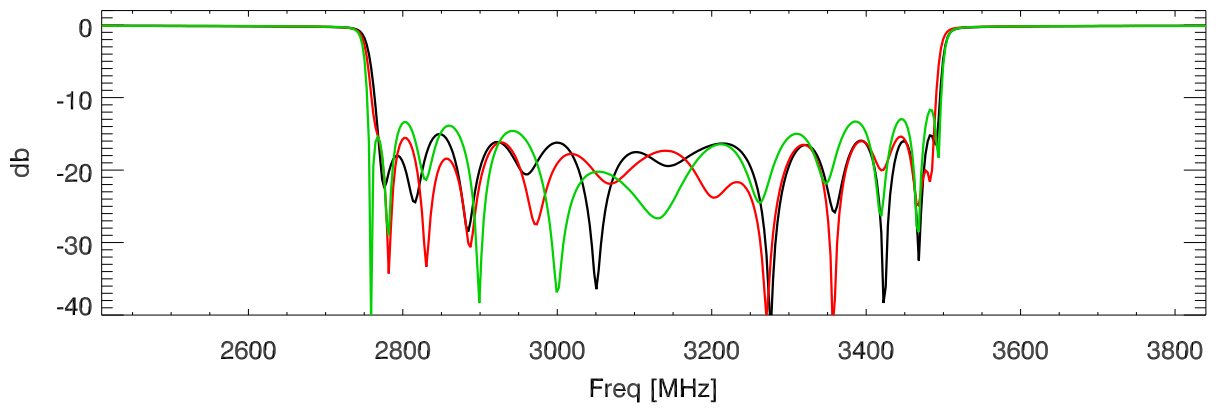

230403: S-parameters for 3.125GHz\_bp. S21

S12

S11

S22

Blowup: S21

S12

S11

S22