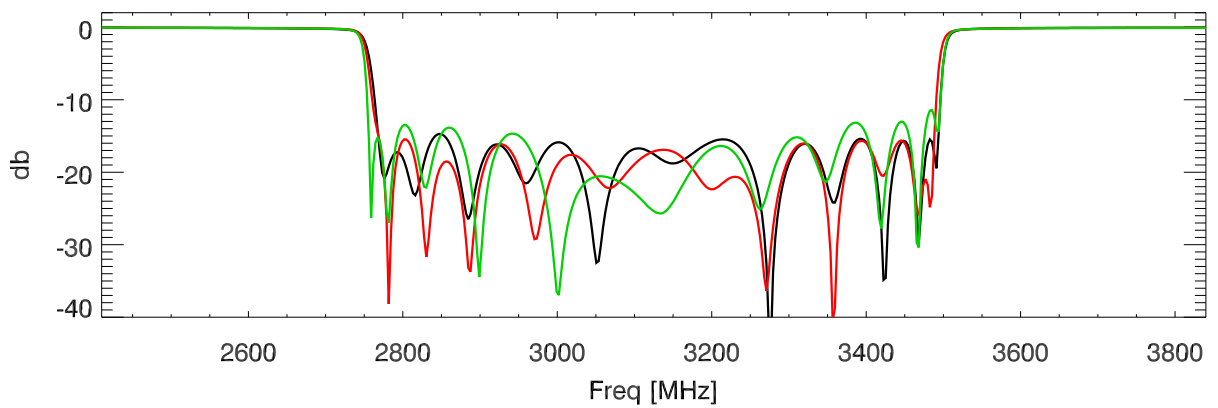

230403: S-parameters for 3.125GHz\_bp. S21

S12

S11

S22

Blowup: S21

S12

S11

S22