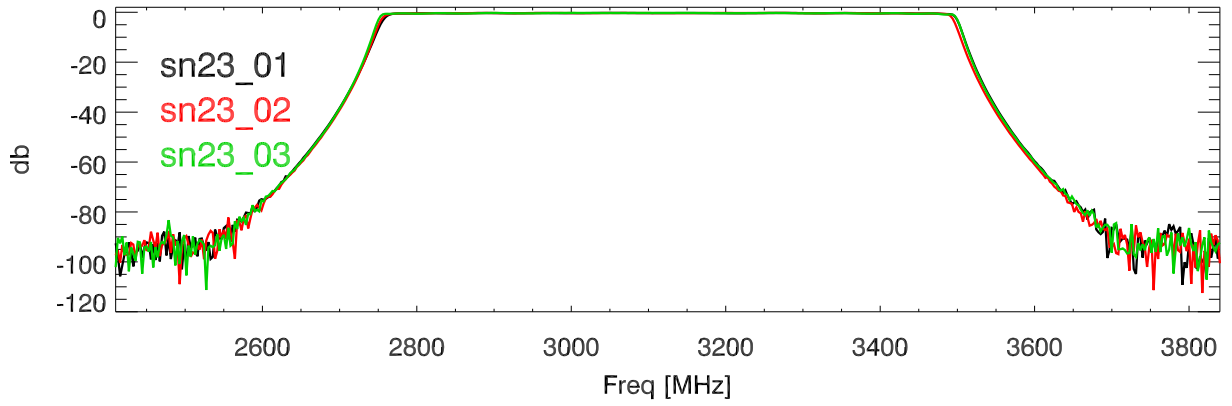

230403: S-parameters for 3.125GHz\_bp. S21

S12

S11

S22

Blowup: S21

S12

S11

S22