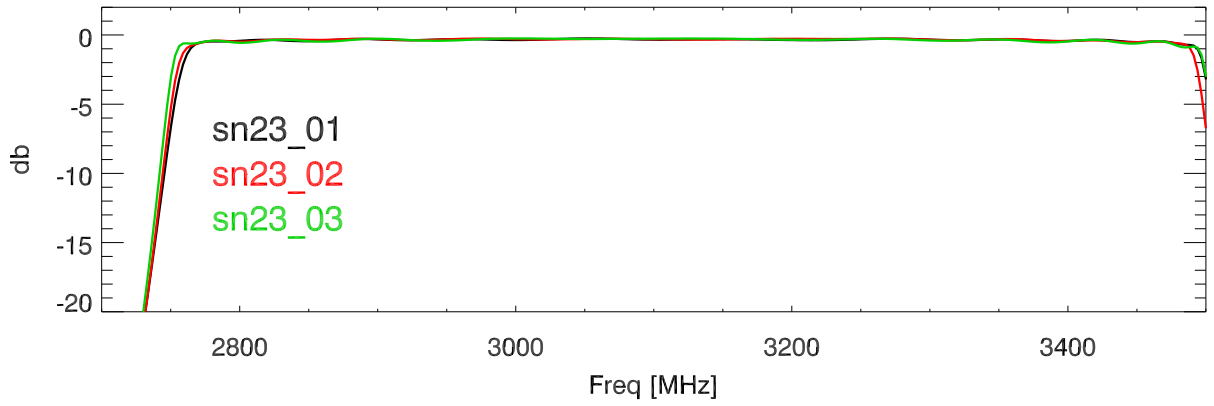

230403: S-parameters for 3.125GHz\_bp. S21

S12

S11

S22

Blowup: S21

S12

S11

S22