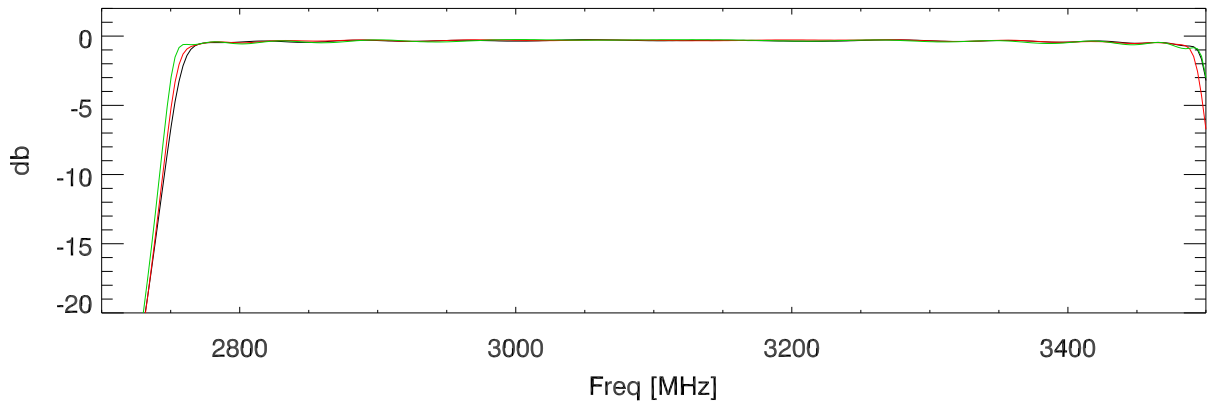

230403: S-parameters for 3.125GHz\_bp. S21

S12

S11

S22

Blowup: S21

S12

S11

S22