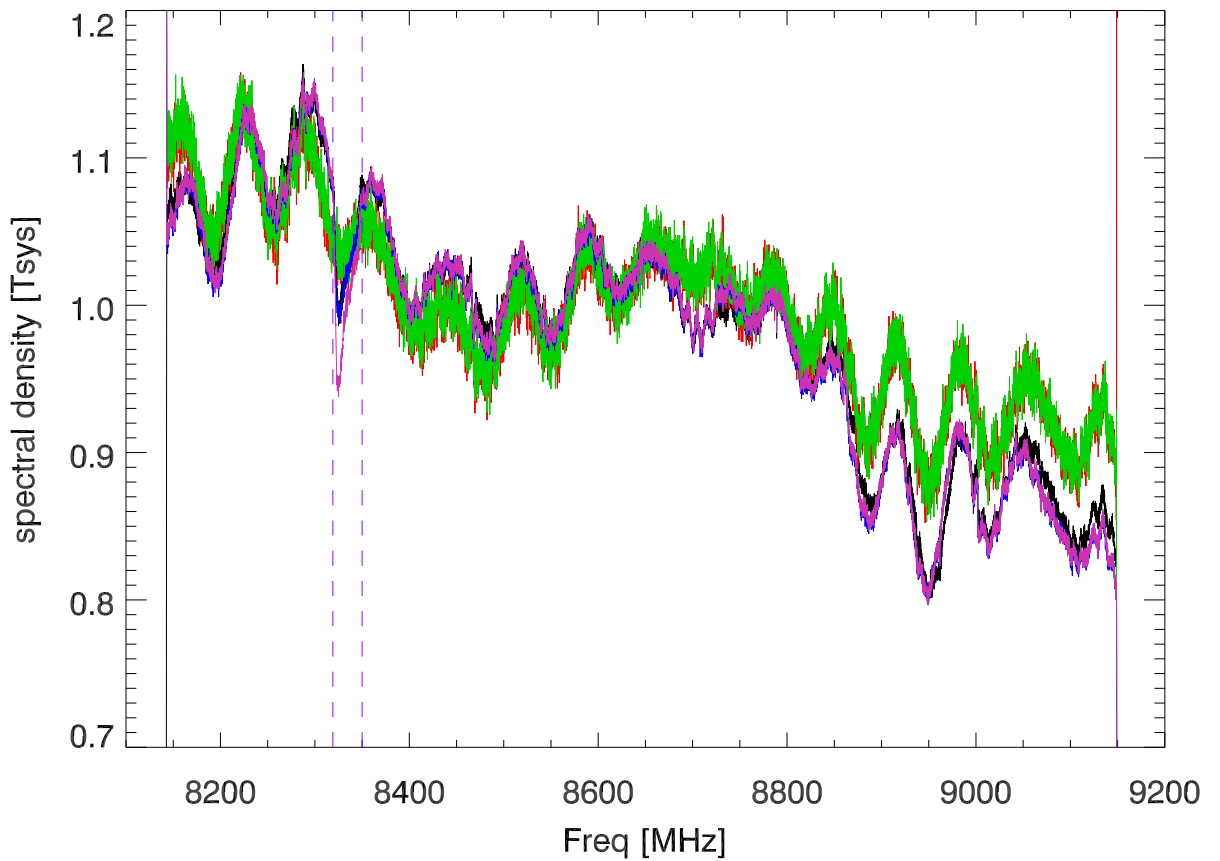

17jan22 CalDeflect/CalOff vs freq. PoIA

PoIB

17jan22 Normalized CalDeflect/CalOff vs freq. PoIA

PoIB

17jan22 acf of calRatio spectra showing ripple spacing. PoIA

PoIB

17jan21 Rms/mean by freqChan for calon,caloff spectra. OnSky

On Absorber