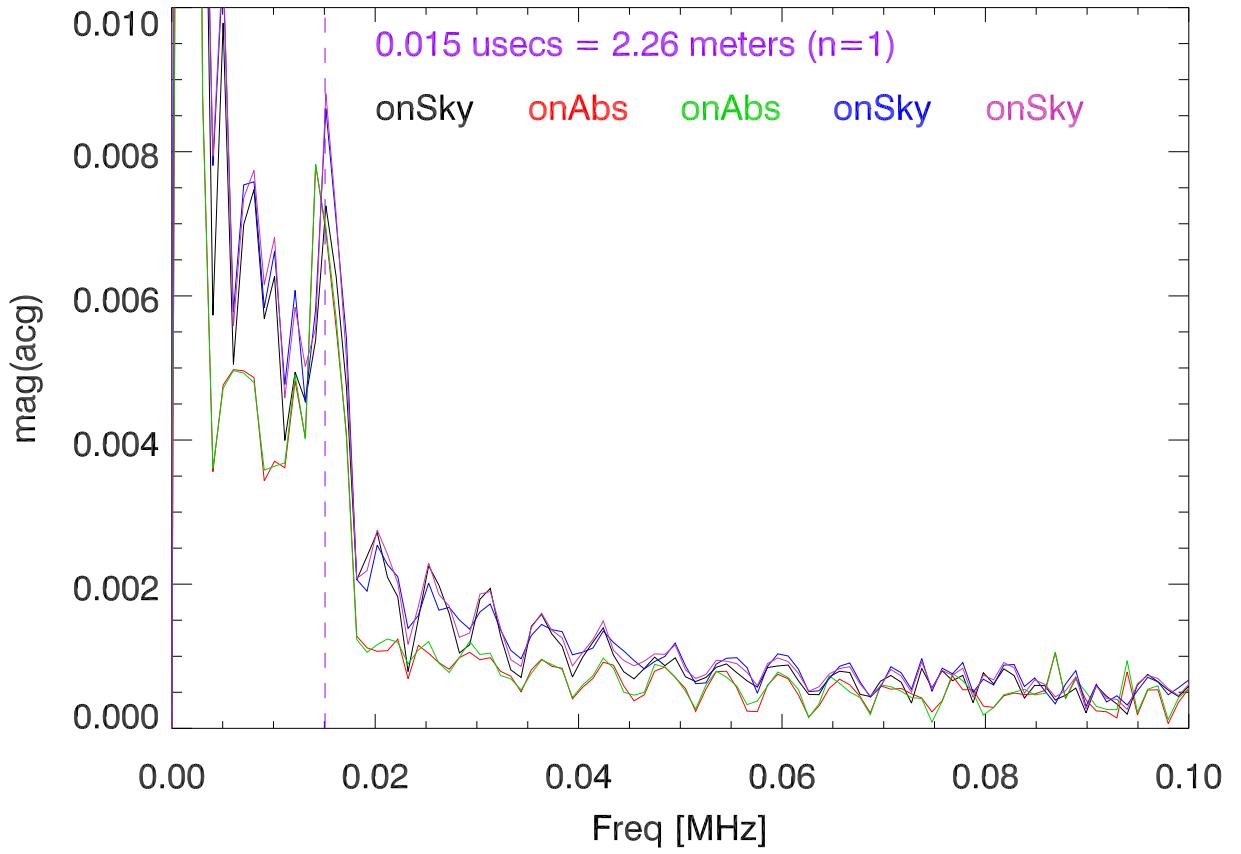

17jan22 CalDeflect/CalOff vs freq. PoIA

PoIB

17jan22 Normalized CalDeflect/CalOff vs freq. PoIA

PoIB

17jan22 acf of calRatio spectra showing ripple spacing. PoIA

PoIB

17jan21 Rms/mean by freqChan for calon,caloff spectra. OnSky