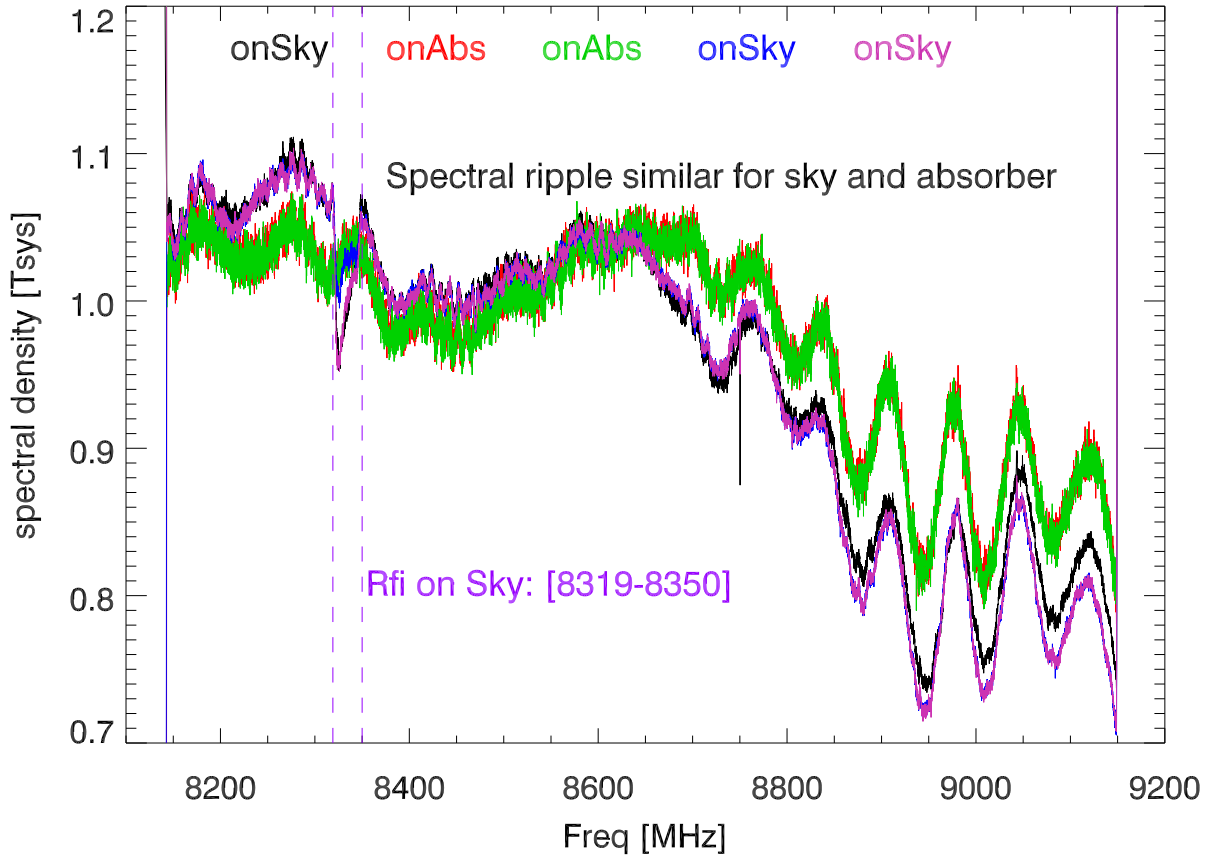

17jan22 CalDeflect/CalOff vs freq. PoIA

PoIB

17jan22 Normalized CalDeflect/CalOff vs freq. PoIA

PoIB

17jan22 acf of calRatio spectra showing ripple spacing. PoIA

PoIB

17jan21 Rms/mean by freqChan for calon,caloff spectra. OnSky