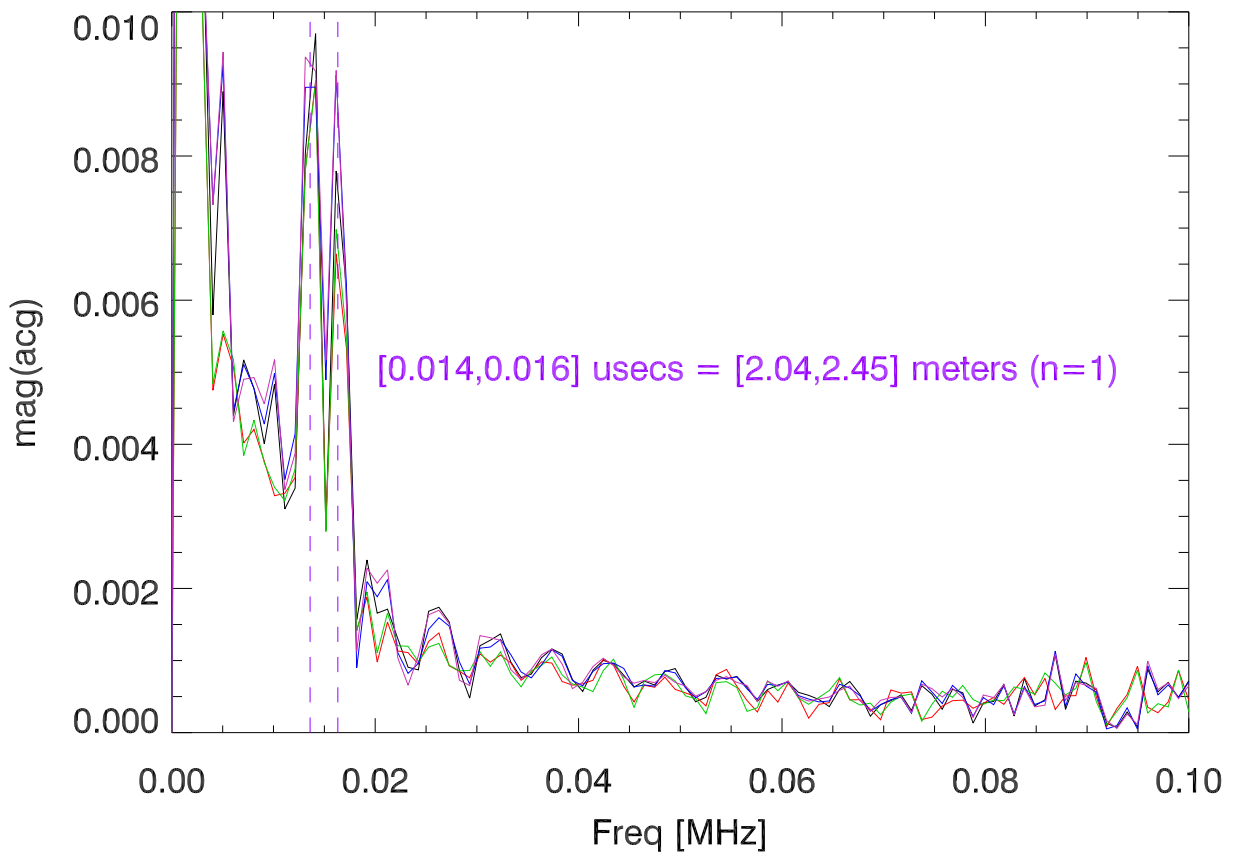

17jan22 CalDeflect/CalOff vs freq. PoIA

PoIB

17jan22 Normalized CalDeflect/CalOff vs freq. PoIA

PoIB

17jan22 acf of calRatio spectra showing ripple spacing. PoIA

PoIB

17jan21 Rms/mean by freqChan for calon,caloff spectra. OnSky