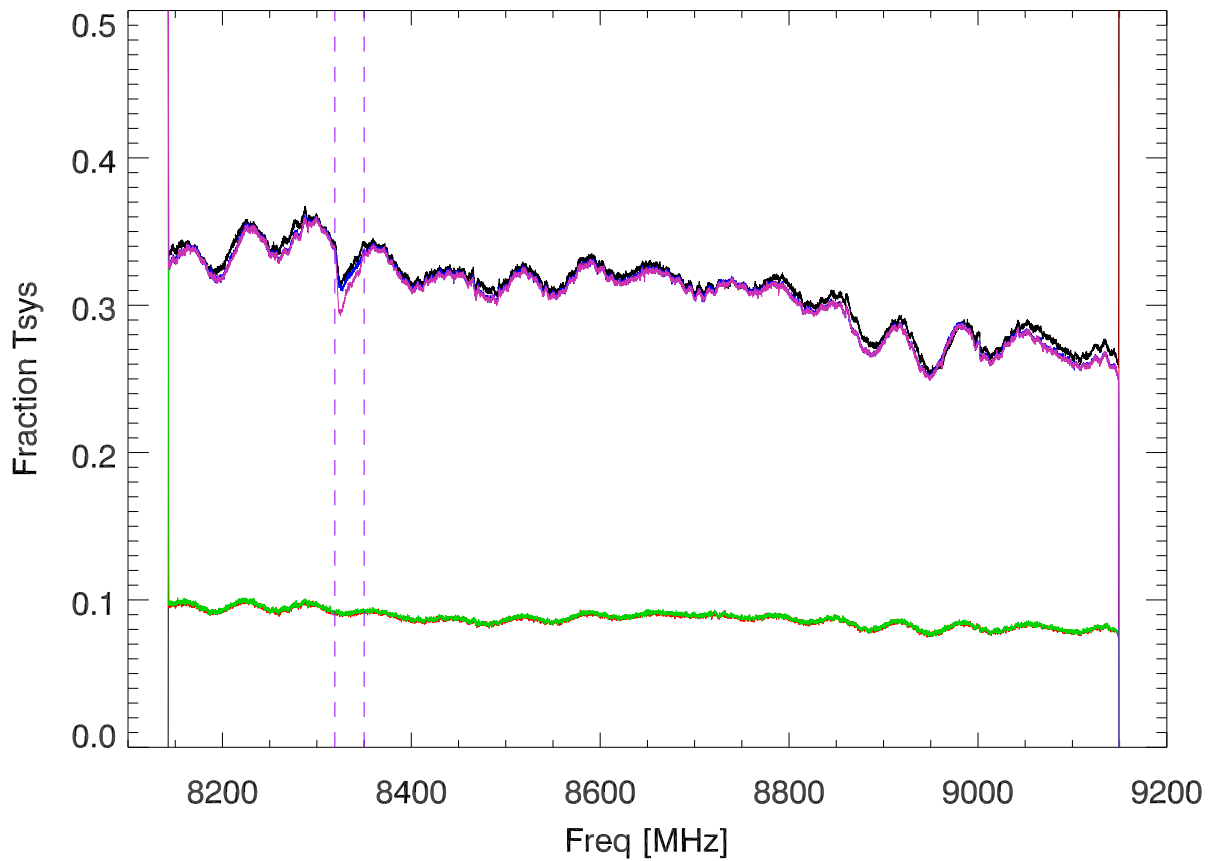

17jan22 CalDeflect/CalOff vs freq. PoIA

PoIB

17jan22 Normalized CalDeflect/CalOff vs freq. PoIA

PoIB

17jan22 acf of calRatio spectra showing ripple spacing. PoIA

PoIB

17jan21 Rms/mean by freqChan for calon,caloff spectra. OnSky

On Absorber