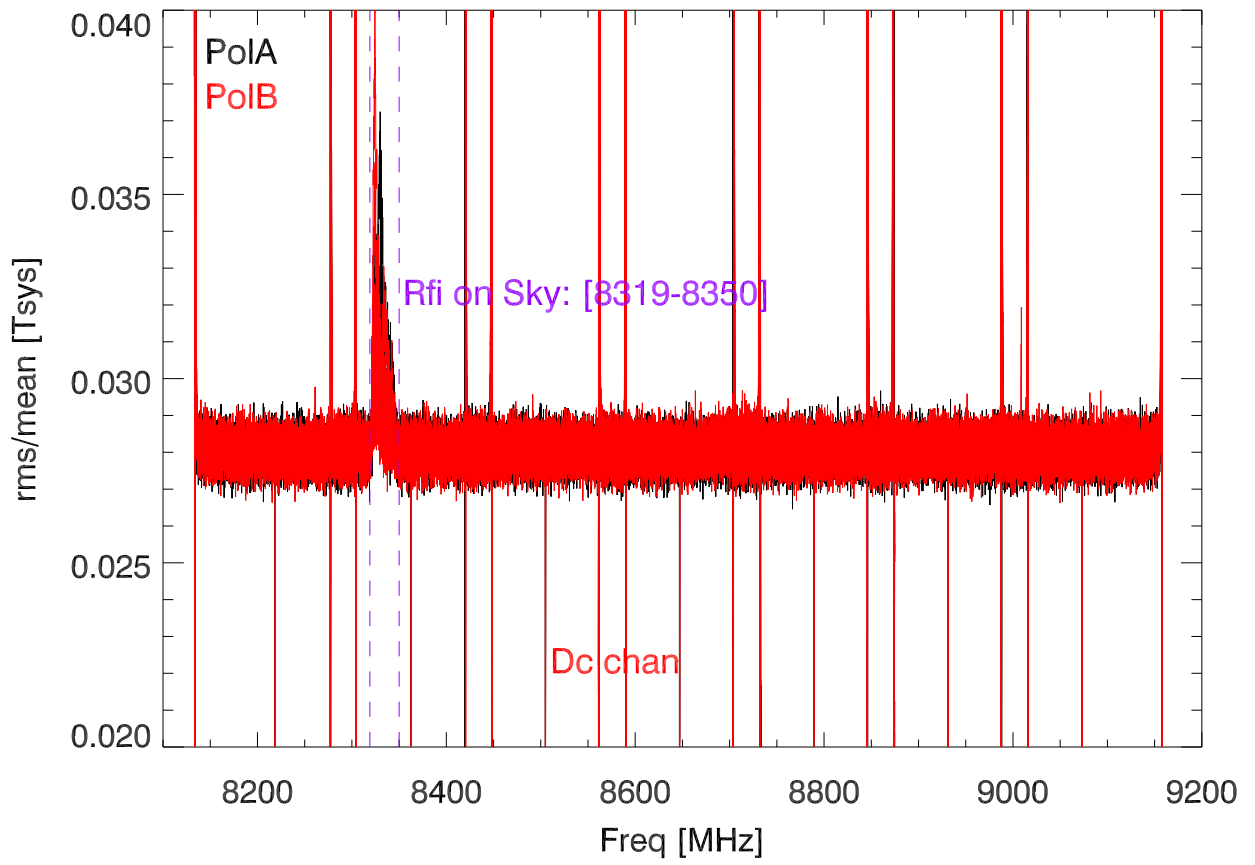

17jan22 CalDeflect/CalOff vs freq. PoIA

PoIB

17jan22 Normalized CalDeflect/CalOff vs freq. PoIA

PoIB

17jan22 acf of calRatio spectra showing ripple spacing. PoIA

PoIB

17jan21 Rms/mean by freqChan for calon,caloff spectra. OnSky

On Absorber