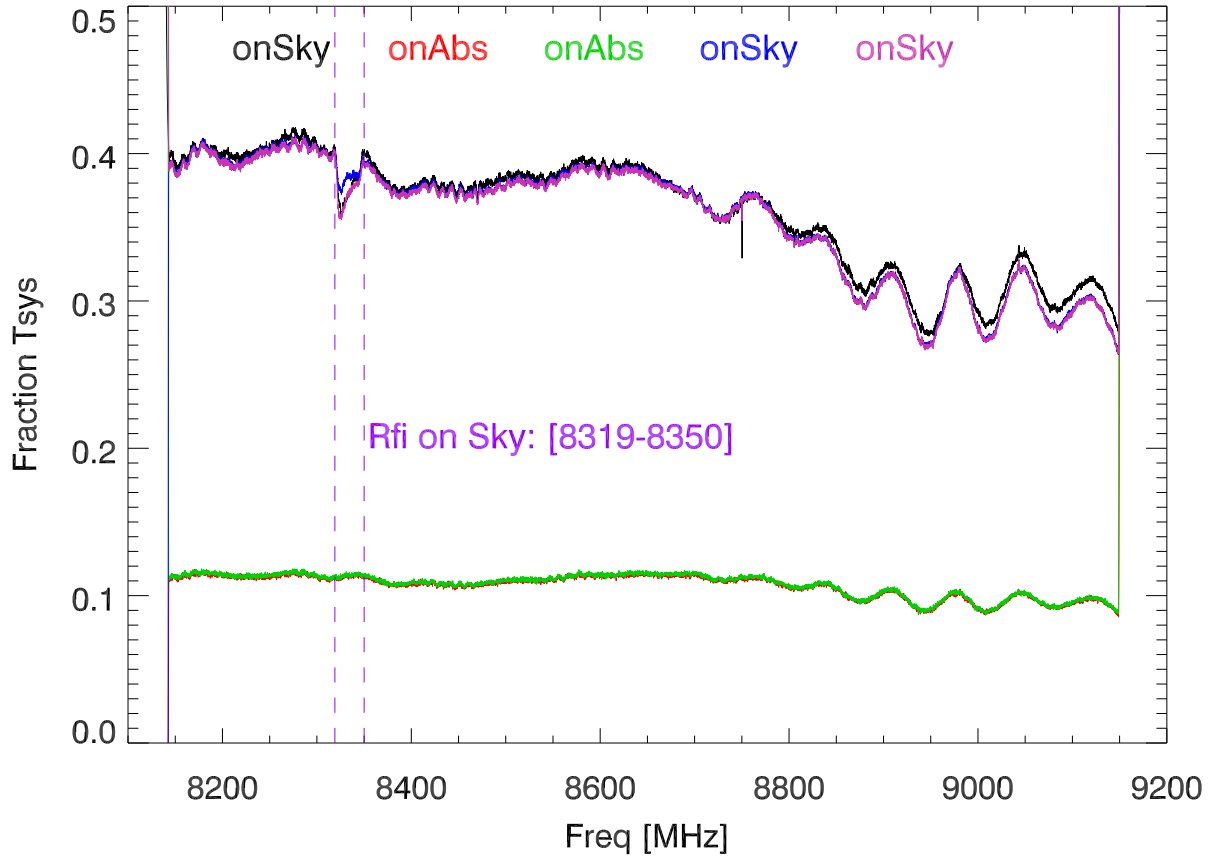

17jan22 CalDeflect/CalOff vs freq. PoIA

PoIB

17jan22 Normalized CalDeflect/CalOff vs freq. PoIA

PoIB

17jan22 acf of calRatio spectra showing ripple spacing. PoIA

PoIB

17jan21 Rms/mean by freqChan for calon,caloff spectra. OnSky