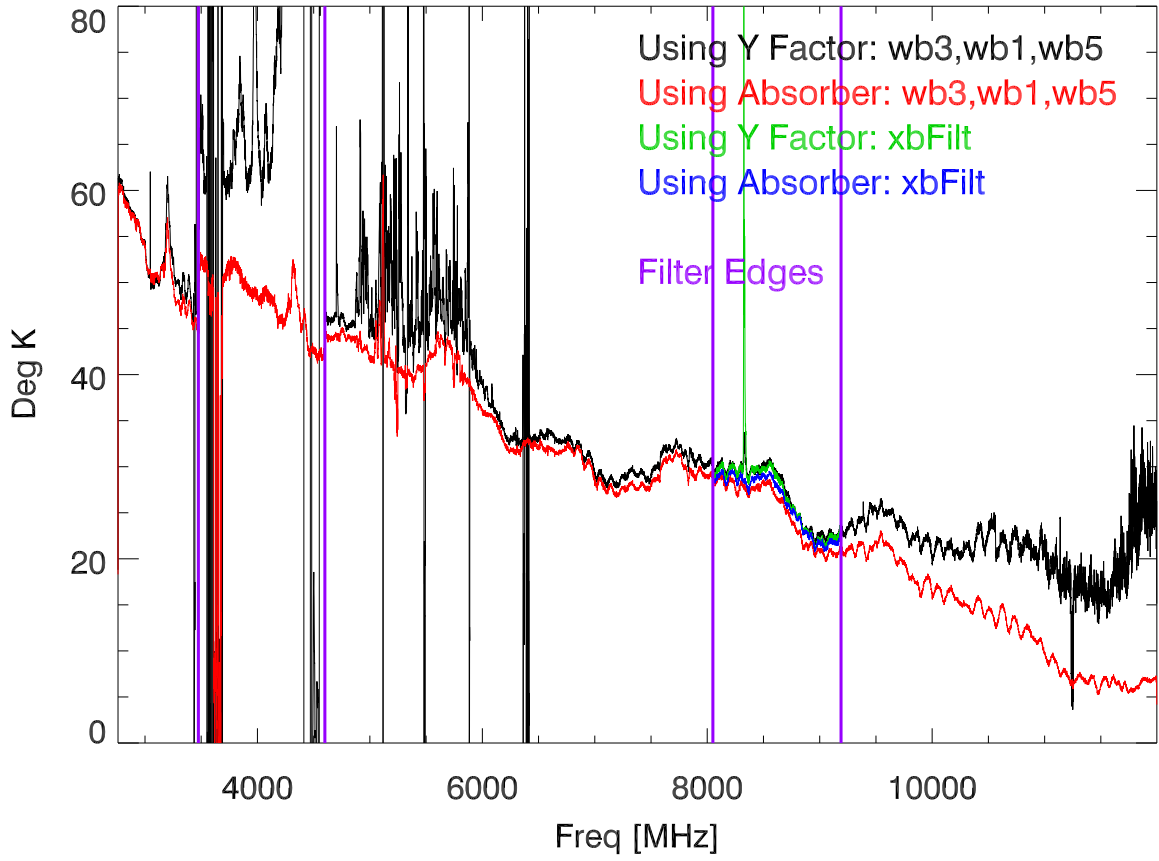

230620 Measured cal value vs Freq PoIA

230620 Measured cal value vs Freq PoIB

230620 Tcal vs freq for filt 3: 2775-3475Mhz PoIA

230620 Tcal vs freq for filt 3: 2775-3475Mhz PoIB

230620 Tcal vs freq for filt 6: 8050-9180Mhz PoIA

230620 Tcal vs freq for filt 6: 8050-9180Mhz PoIB