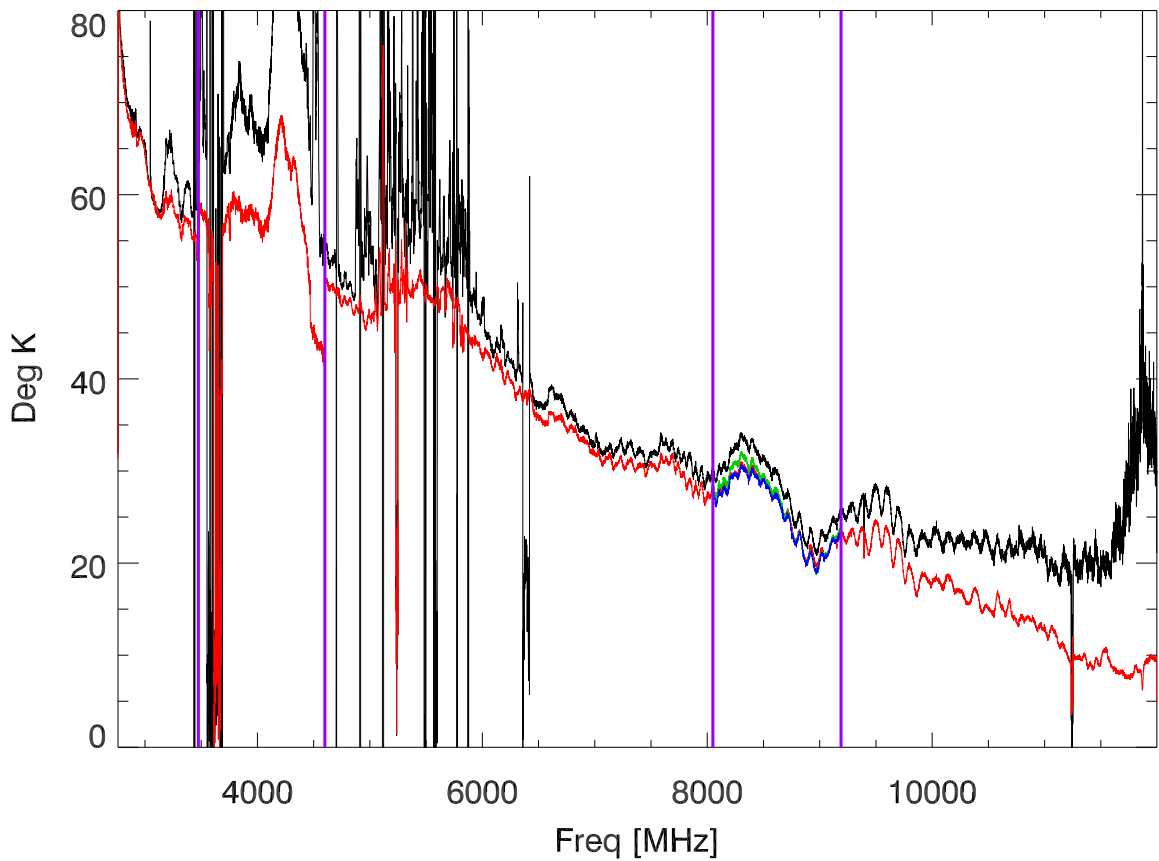

230620 Measured cal value vs Freq PoIA

230620 Measured cal value vs Freq PoIB

230620 Tcal vs freq for filt 3: 2775-3475Mhz PoIA

230620 Tcal vs freq for filt 3: 2775-3475Mhz PoIB

230620 Tcal vs freq for filt 6: 8050-9180Mhz PoIA

230620 Tcal vs freq for filt 6: 8050-9180Mhz PoIB