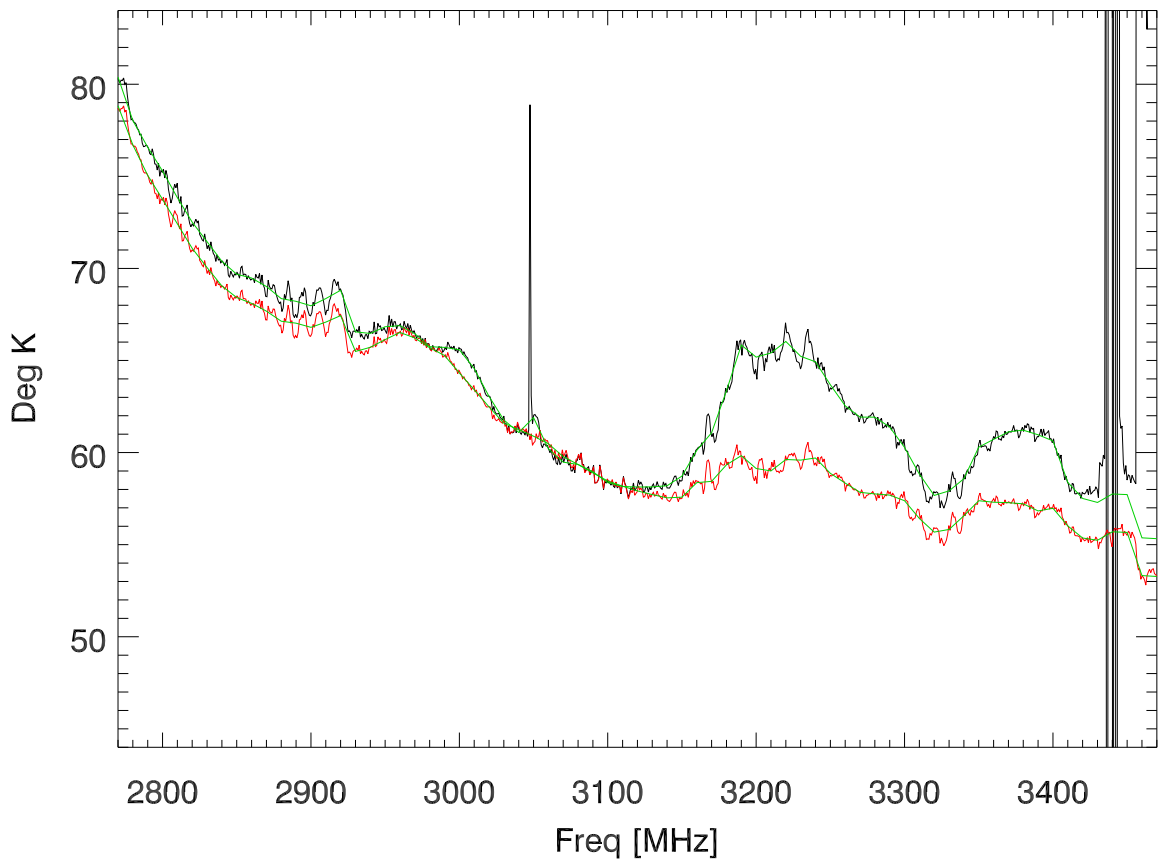

230620 Measured cal value vs Freq PoIA

230620 Measured cal value vs Freq PoIB

230620 Tcal vs freq for filt 3: 2775-3475Mhz PoIA

230620 Tcal vs freq for filt 3: 2775-3475Mhz PoIB

230620 Tcal vs freq for filt 6: 8050-9180Mhz PoIA

230620 Tcal vs freq for filt 6: 8050-9180Mhz PoIB