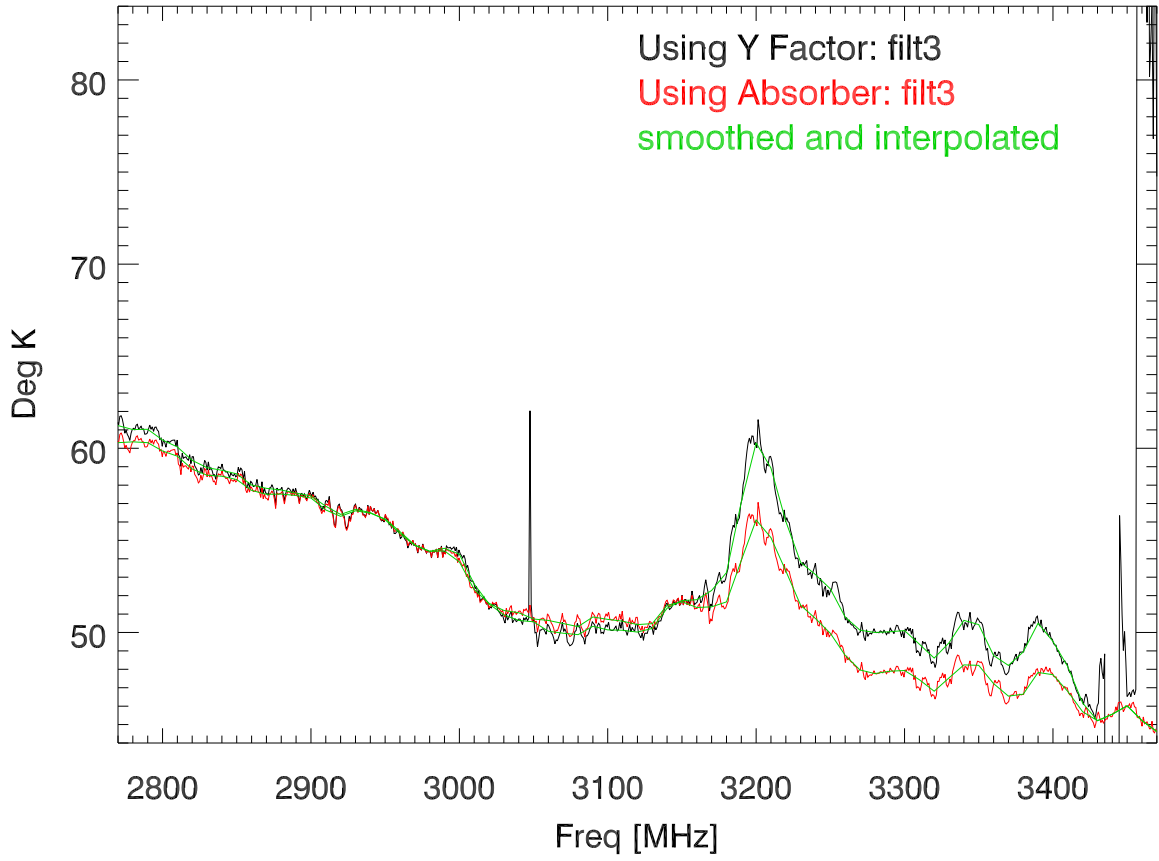

230620 Measured cal value vs Freq PoIA

230620 Measured cal value vs Freq PoIB

230620 Tcal vs freq for filt 3: 2775-3475Mhz PoIA

230620 Tcal vs freq for filt 3: 2775-3475Mhz PoIB

230620 Tcal vs freq for filt 6: 8050-9180Mhz PoIA