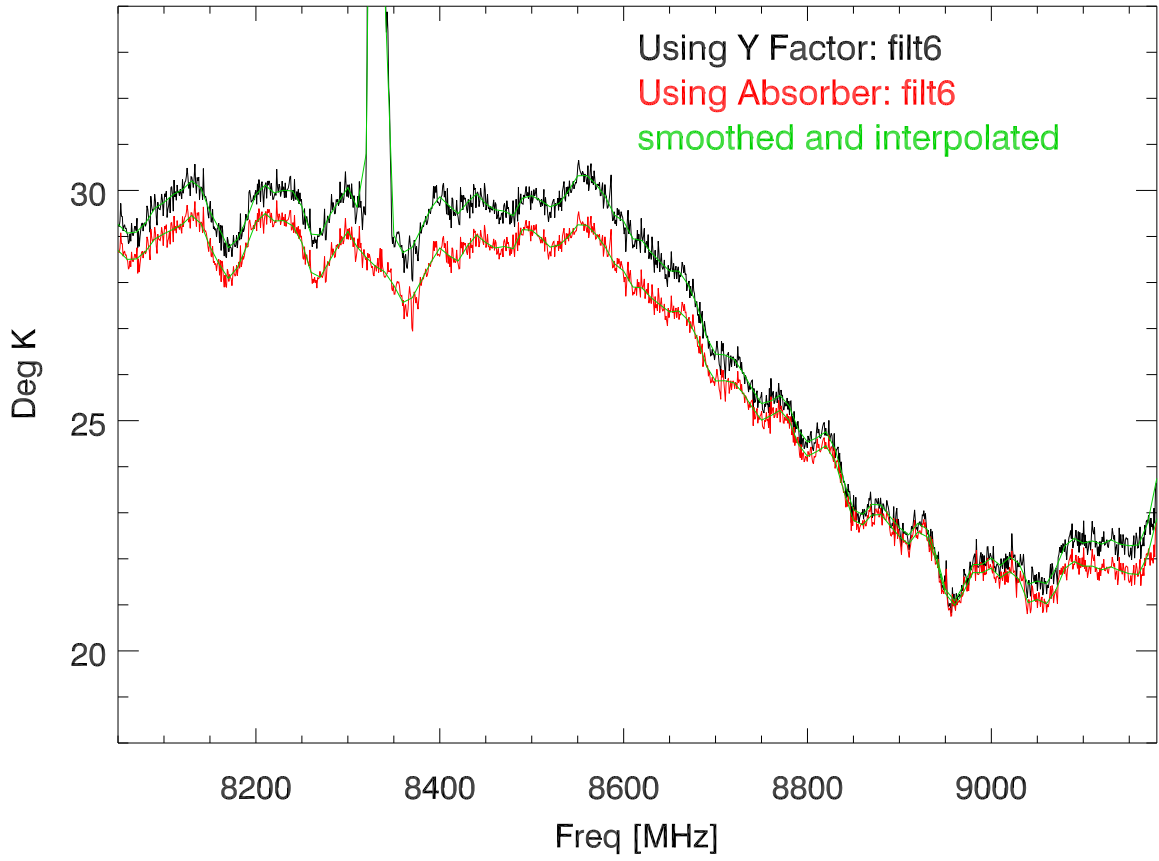

230620 Measured cal value vs Freq PoIA

230620 Measured cal value vs Freq PoIB

230620 Tcal vs freq for filt 3: 2775-3475Mhz PoIA

230620 Tcal vs freq for filt 3: 2775-3475Mhz PoIB

230620 Tcal vs freq for filt 6: 8050-9180Mhz PoIA

230620 Tcal vs freq for filt 6: 8050-9180Mhz PoIB