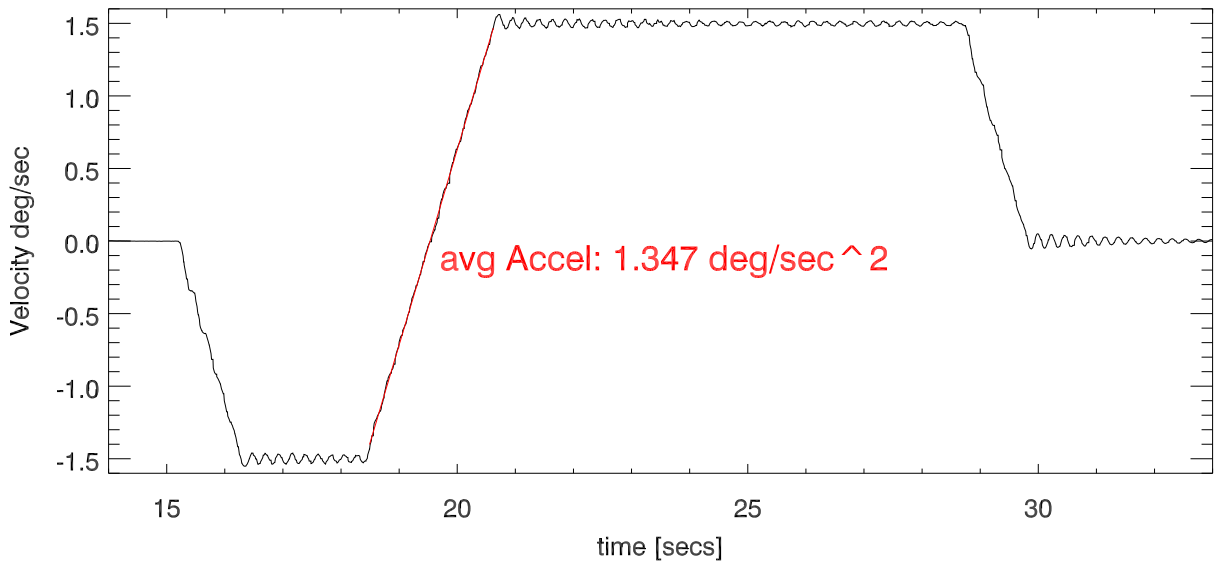

24jan11: El_vel vs Time: change vel -1 to +1 deg/sec at el=80deg

El_vel vs Time: change vel -1 to +1 deg/sec at el=10deg

Az_vel vs Time: change vel -5 to +5 deg/sec at el=10deg