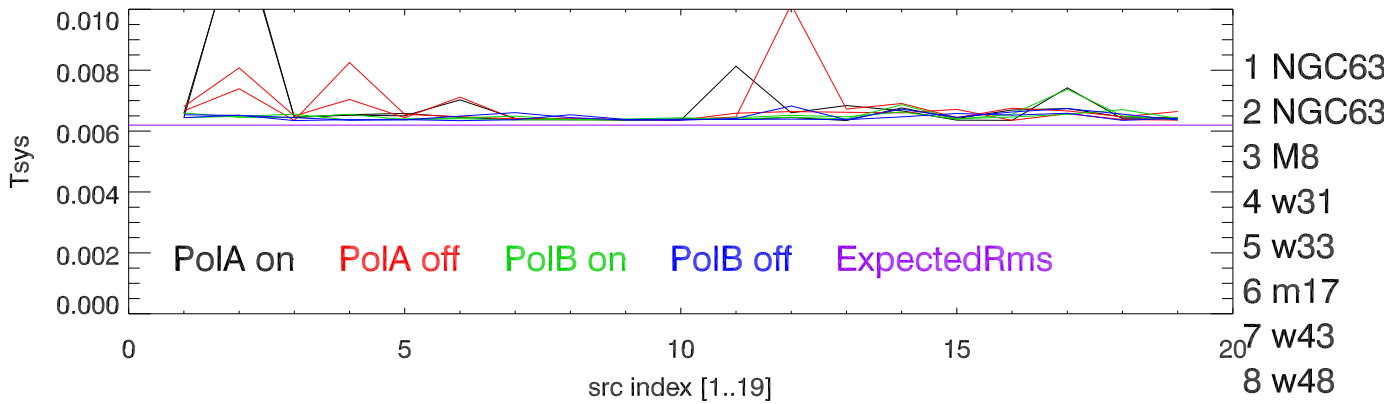

220209 median rms/mean by freq channel. band cfr:9168 MHz

band cfr:8868 MHz

band cfr:8580 MHz

band cfr:8304 MHz