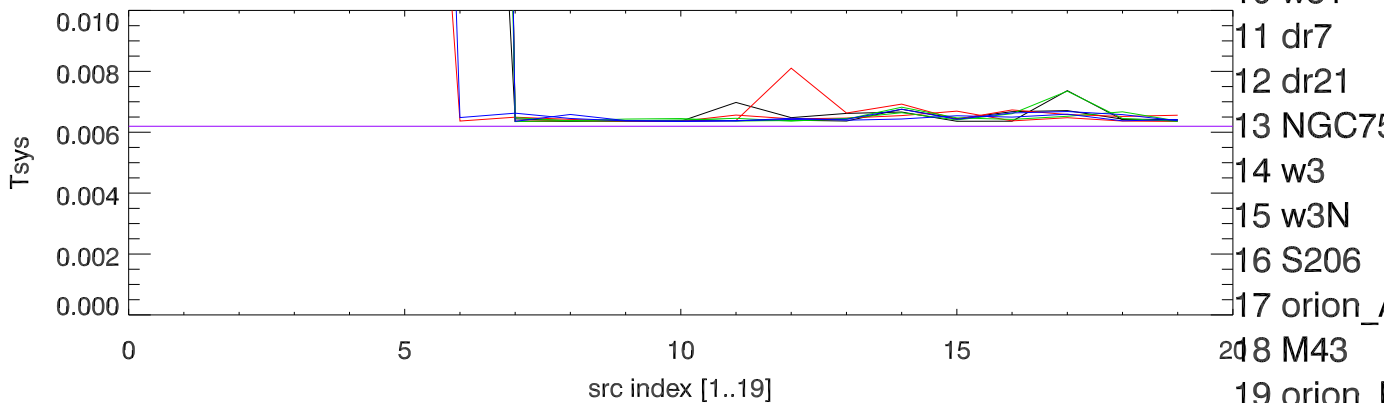

220209 median rms/mean by freq channel. band cfr:9168 MHz

band cfr:8868 MHz

band cfr:8580 MHz

band cfr:8304 MHz