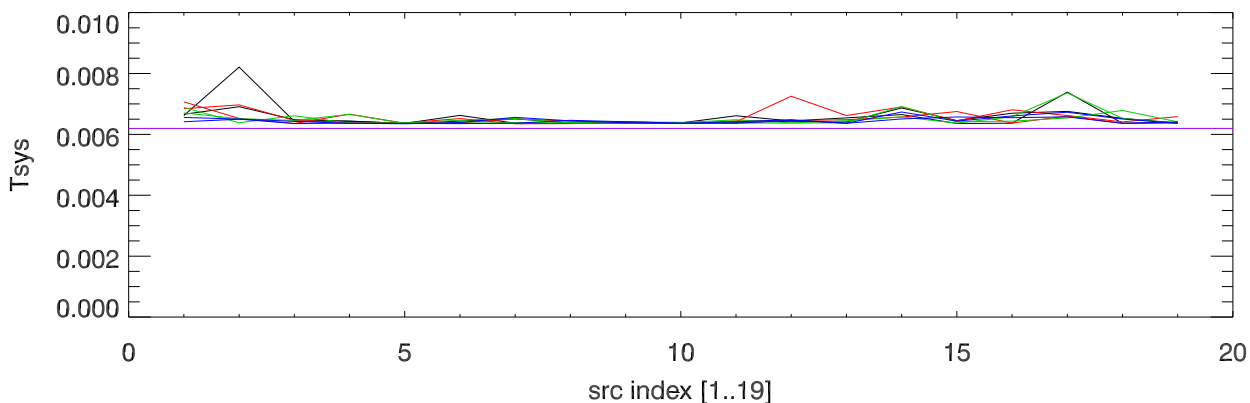

220209 median rms/mean by freq channel. band cfr:9168 MHz

band cfr:8868 MHz

band cfr:8580 MHz

band cfr:8304 MHz