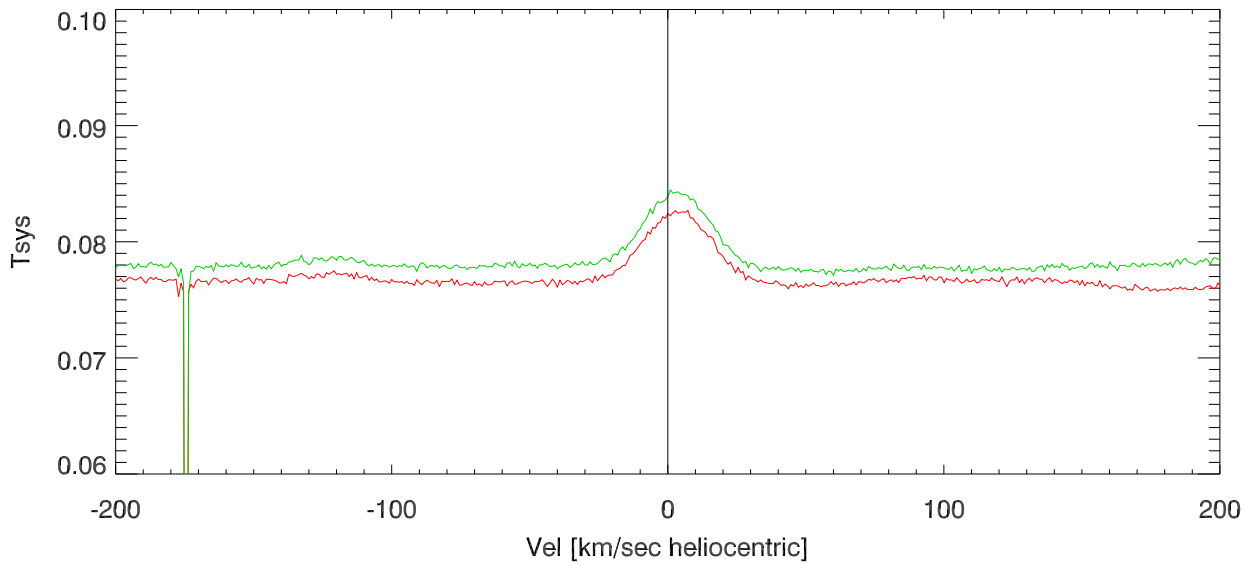

06jul21 M42A 14 (5min on,offs) averaged. (vs Vel) 90A

91A

92A