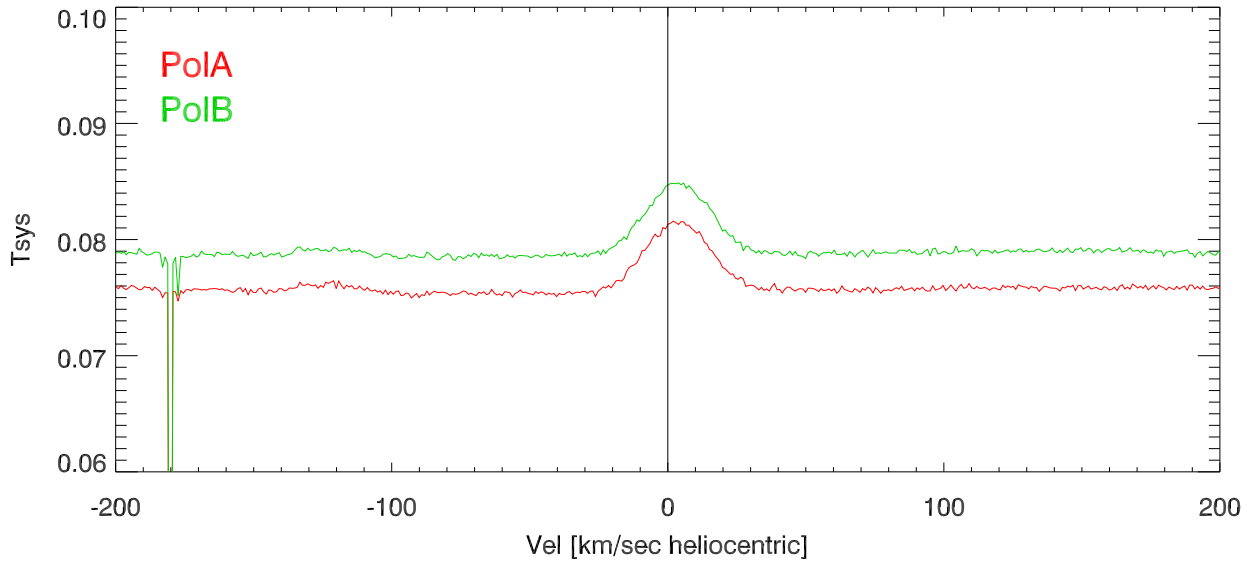

06jul21 M42A 14 (5min on,offs) averaged. (vs Vel) 90A

91A

92A