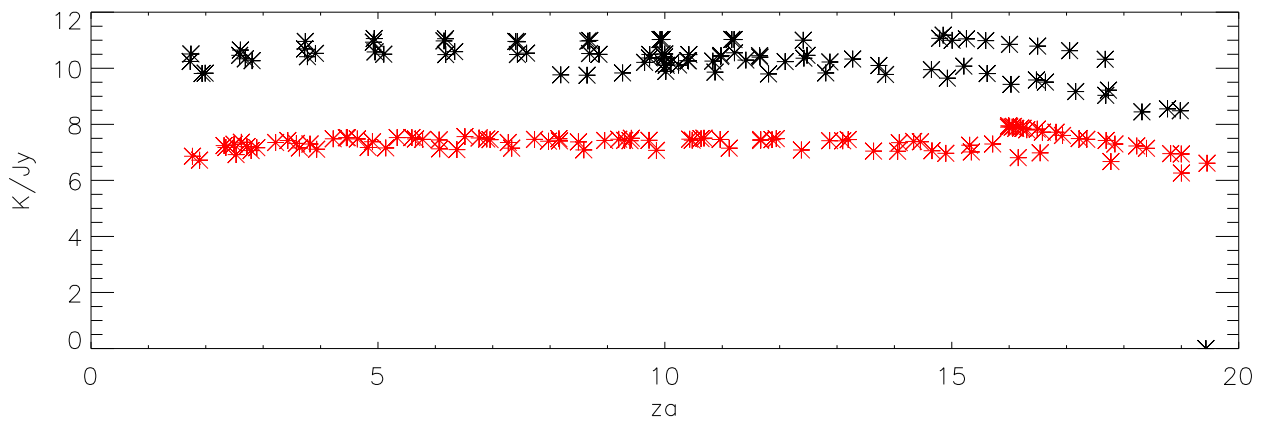

sbw 2005 Calibration runs at 2212 Mhz... Gain vs date

Gain Vs za

Tsys Vs za

SEFD Vs za

2005 sbw Tsys measured (Hcal) vs date