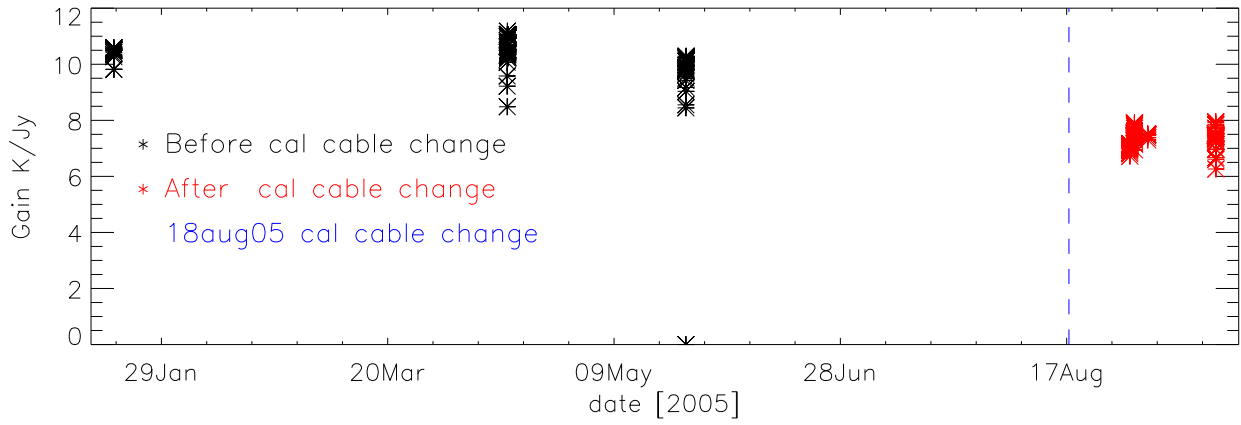

sbw 2005 Calibration runs at 2212 Mhz... Gain vs date

Gain Vs za

Tsys Vs za

SEFD Vs za

2005 sbw Tsys measured (Hcal) vs date