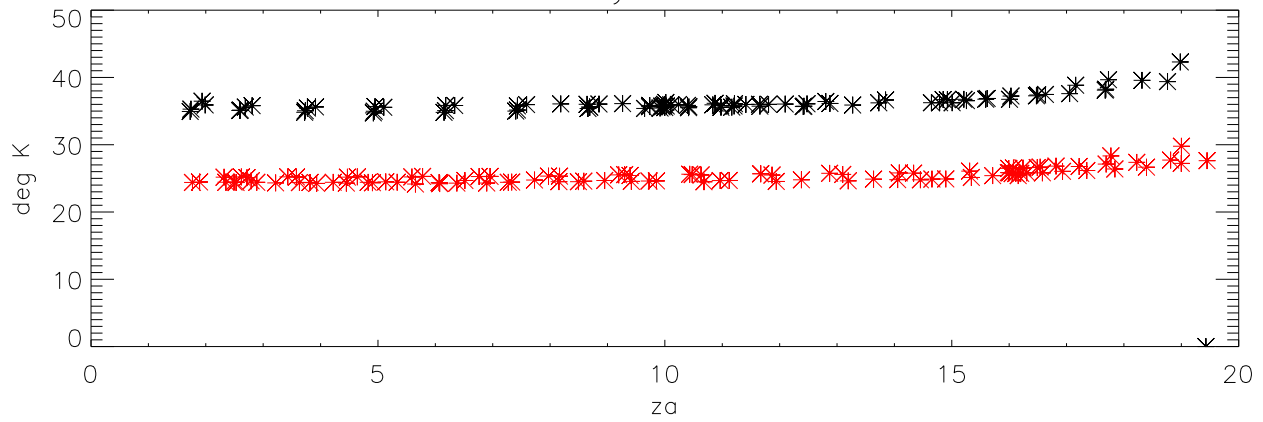

sbw 2005 Calibration runs at 2212 Mhz... Gain vs date

Gain Vs za

Tsys Vs za

SEFD Vs za

2005 sbw Tsys measured (Hcal) vs date