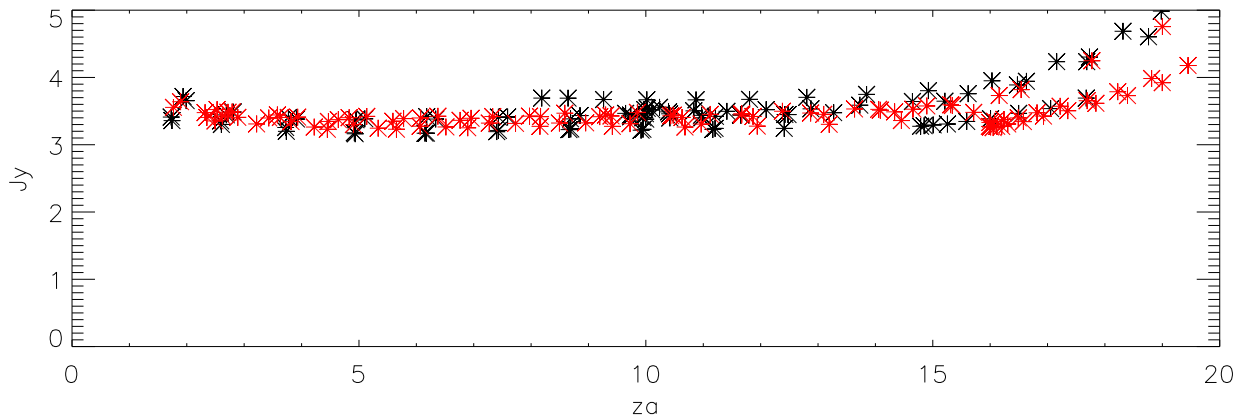

sbw 2005 Calibration runs at 2212 Mhz... Gain vs date

Gain Vs za

Tsys Vs za

SEFD Vs za

2005 sbw Tsys measured (Hcal) vs date