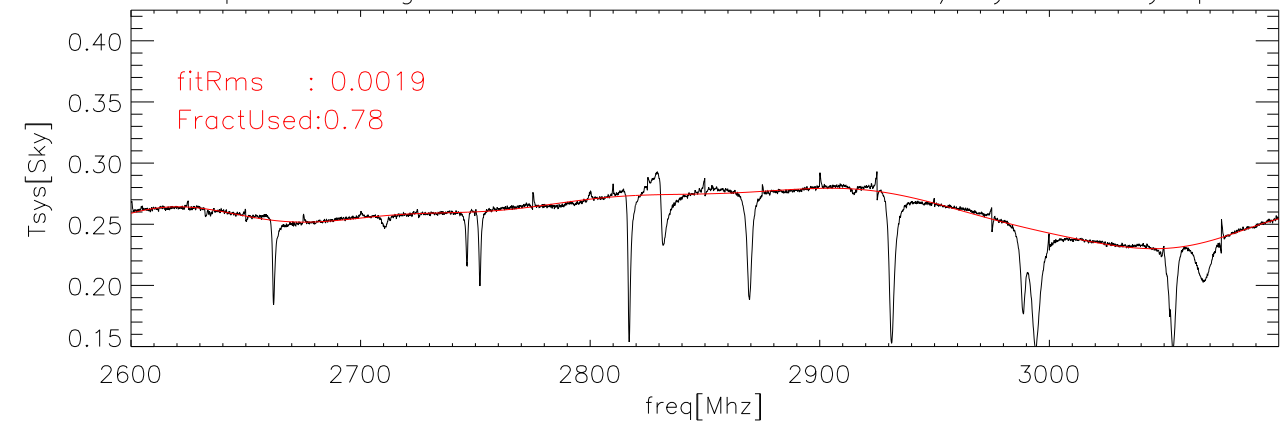

26sep08 Averaged data and fit for CalDeFlection/Tsys on abs polA

26sep08 Averaged data and fit for CalDeFlection/Tsys on abs polB

26sep08 Averaged data and fit for CalDeFlection/Tsys on Sky polA

26sep08 Averaged data and fit for CalDeFlection/Tsys on Sky polB