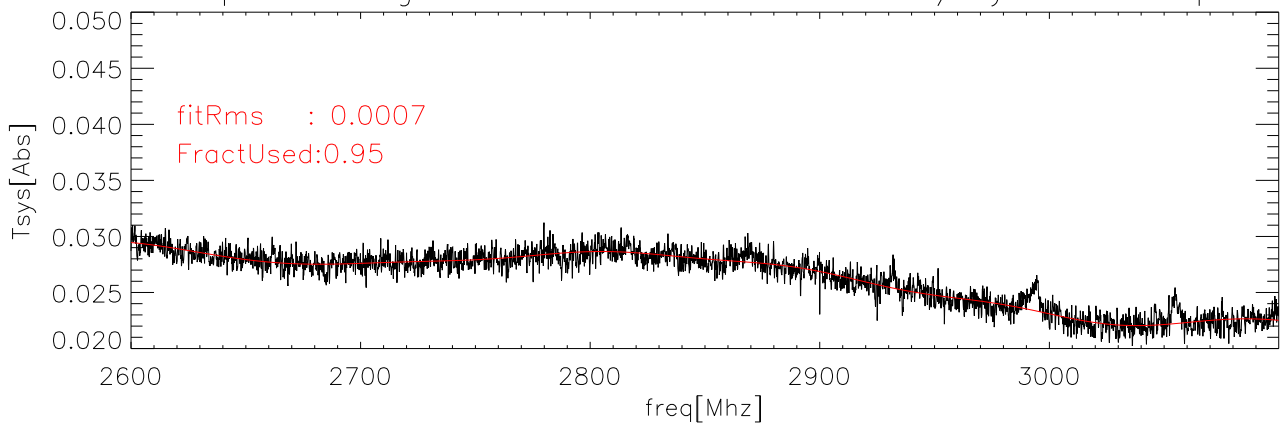

26sep08 Averaged data and fit for CalDeFlection/Tsys on abs polA

26sep08 Averaged data and fit for CalDeFlection/Tsys on abs polB

26sep08 Averaged data and fit for CalDeFlection/Tsys on Sky polA

26sep08 Averaged data and fit for CalDeFlection/Tsys on Sky polB