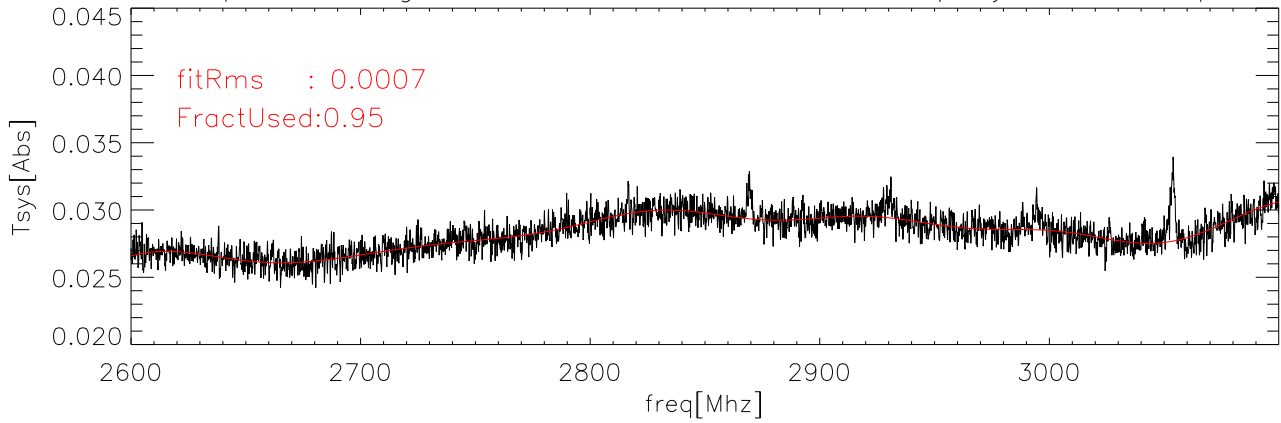

26sep08 Averaged data and fit for CalDeFlection/Tsys on abs polA

26sep08 Averaged data and fit for CalDeFlection/Tsys on abs polB

26sep08 Averaged data and fit for CalDeFlection/Tsys on Sky polA

26sep08 Averaged data and fit for CalDeFlection/Tsys on Sky polB