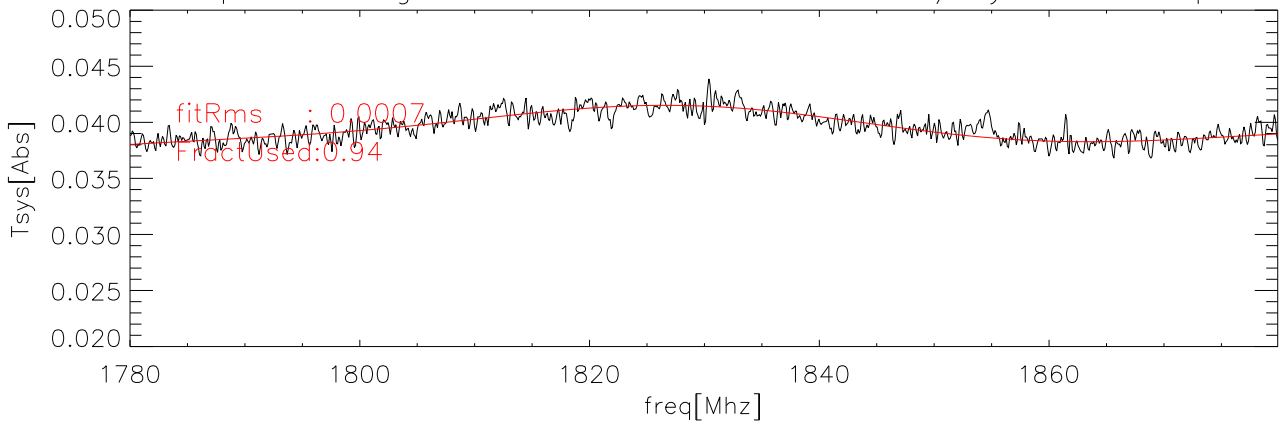

26sep08 Averaged data and fit for CalDeFlection/Tsys on abs polA

26sep08 Averaged data and fit for CalDeFlection/Tsys on abs polB

26sep08 Averaged data and fit for CalDeFlection/Tsys on Sky polA

26sep08 Averaged data and fit for CalDeFlection/Tsys on Sky polB