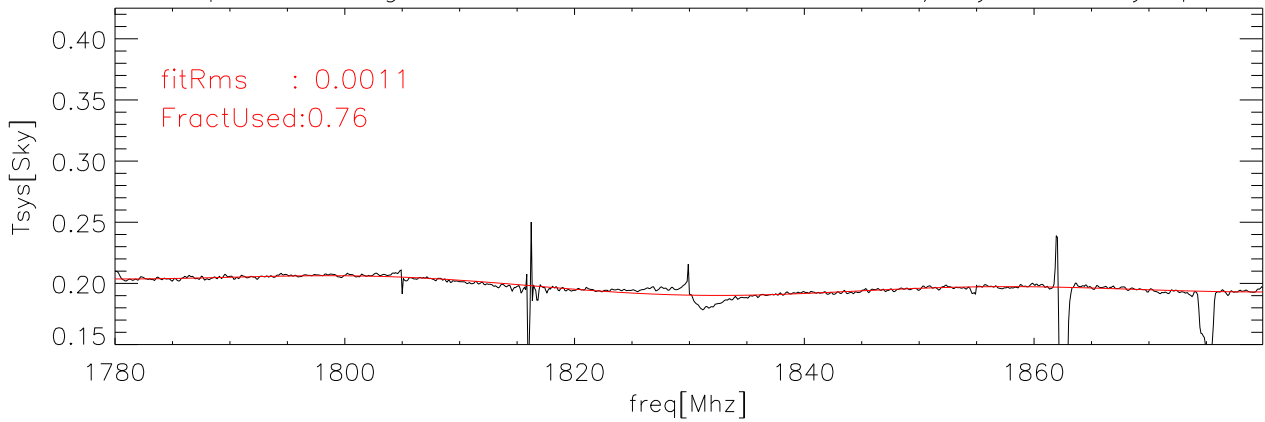

26sep08 Averaged data and fit for CalDeFlection/Tsys on abs polA

26sep08 Averaged data and fit for CalDeFlection/Tsys on abs polB

26sep08 Averaged data and fit for CalDeFlection/Tsys on Sky polA

26sep08 Averaged data and fit for CalDeFlection/Tsys on Sky polB