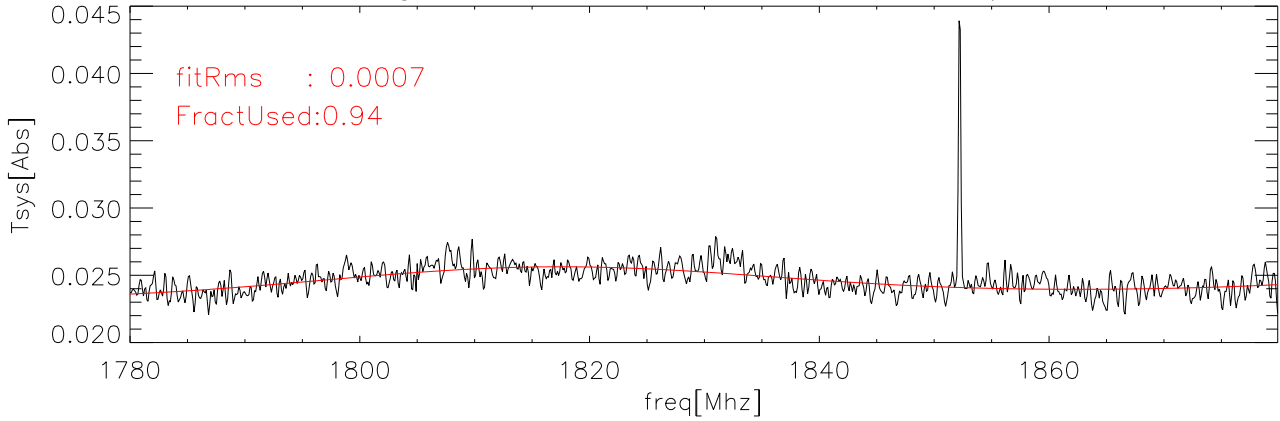

26sep08 Averaged data and fit for CalDeFlection/Tsys on abs polA

26sep08 Averaged data and fit for CalDeFlection/Tsys on abs polB

26sep08 Averaged data and fit for CalDeFlection/Tsys on Sky polA

26sep08 Averaged data and fit for CalDeFlection/Tsys on Sky polB